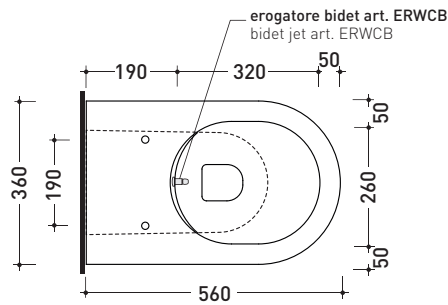

LK117G + ERWCB

Back to wall wc with **goclean®** system S/P trap
(drainage connectors art. LK1012 and floor fixing kit art. 9003 included)

* **WARNING:** the hole for the bidet jet must be requested

Complements: **Wood/polyester seat&cover** (5051CW01)
Soft-closing thermosetting wrapping seat&cover (LKCW07)
SLIM soft-closing thermosetting seat&cover (LKCW09)
Line accessories: TWO - HOOP - NOKÈ - FOLD

Package dim. 56,5 x 37 x 43,5 cm | Weight 31,5 kg | Pz. Pallet n° 15

CE UNI EN 997

Dop-No997

FLAMINIA does not recommend combining this toilet model with rapid-flow/flushometer systems or traditional high tanks

vista zenitale / zenital view

dettaglio erogatore / bidet jet detail

sezione longitudinale / section

vista retro / back view

sizes in mm

Please consider a 2% tolerance on indicated measurements

CERAMIC: glossy finish