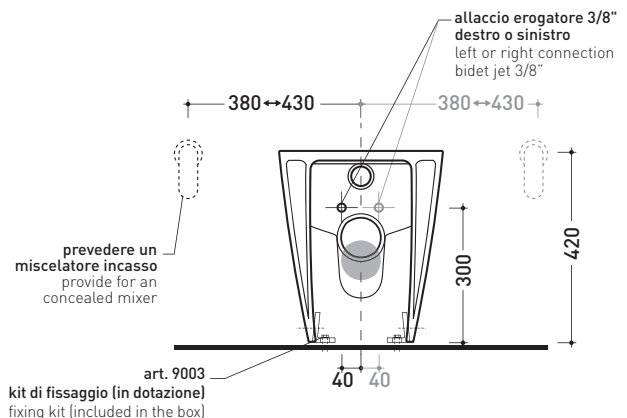

LK117G + ERWCB

Back to wall wc with **goclean®** system S/P trap
(drainage connectors art. LK1012 and floor fixing kit art. 9003 included)

* **WARNING:** the hole for the bidet jet must be requested

Complements: **Wood/polyester seat&cover** (5051CW01)
Soft-closing thermosetting wrapping seat&cover (LKCW07)
SLIM soft-closing thermosetting seat&cover (LKCW09)
Line accessories: TWO - HOOP - NOKÈ - FOLD

Package dim. 56,5 x 37 x 43,5 cm | Weight 31,5 kg | Pz. Pallet n° 15

CE UNI EN 997

Dop-No997

FLAMINIA does not recommend combining this toilet model with rapid-flow/flushometer systems or traditional high tanks

vista zenitale / zenital view

dettaglio erogatore / bidet jet detail

sezione longitudinale / section

vista retro / back view

sizes in mm

Please consider a 2% tolerance on indicated measurements

CERAMIC: glossy finish