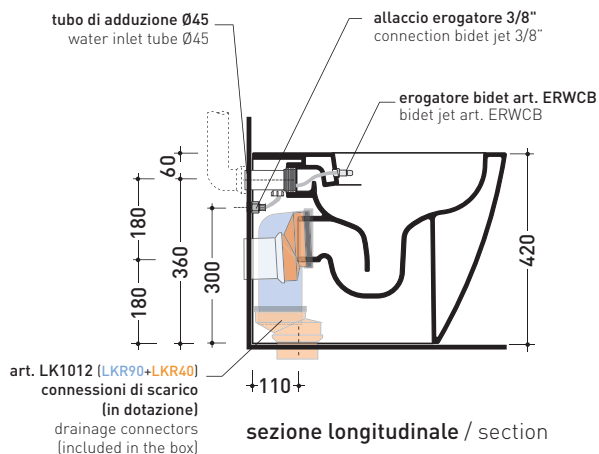

LK117G + ERWCB

Back to wall wc with **goclean®** system S/P trap
(drainage connectors art. LK1012 and floor fixing kit art. 9003 included)

* **WARNING:** the hole for the bidet jet must be requested

Complements: **Wood/polyester seat&cover** (5051CW01)
Soft-closing thermosetting wrapping seat&cover (LKCW07)
SLIM soft-closing thermosetting seat&cover (LKCW09)
Line accessories: TWO - HOOP - NOKÈ - FOLD

Package dim. 56,5 x 37 x 43,5 cm | Weight 31,5 kg | Pz. Pallet n° 15

CE UNI EN 997

Dop-No997

FLAMINIA does not recommend combining this toilet model with rapid-flow/flushometer systems or traditional high tanks

vista zenitale / zenital view

dettaglio erogatore / bidet jet detail

sezione longitudinale / section

vista retro / back view

sizes in mm

Please consider a 2% tolerance on indicated measurements

CERAMIC: glossy finish