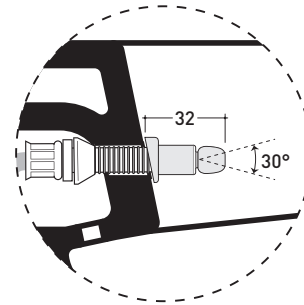

LK117G + ERWCB

Back to wall wc with **goclean®** system S/P trap
(drainage connectors art. LK1012 and floor fixing kit art. 9003 included)

* **WARNING:** the hole for the bidet jet must be requested

Complements: **Wood/polyester seat&cover** (5051CW01)
Soft-closing thermosetting wrapping seat&cover (LKCW07)
SLIM soft-closing thermosetting seat&cover (LKCW09)
Line accessories: TWO - HOOP - NOKÈ - FOLD

Package dim. 56,5 x 37 x 43,5 cm | Weight 31,5 kg | Pz. Pallet n° 15

CE UNI EN 997

Dop-No997

FLAMINIA does not recommend combining this toilet model with rapid-flow/flushometer systems or traditional high tanks

vista zenitale / zenital view

dettaglio erogatore / bidet jet detail

sezione longitudinale / section

vista retro / back view

sizes in mm

Please consider a 2% tolerance on indicated measurements

CERAMIC: glossy finish