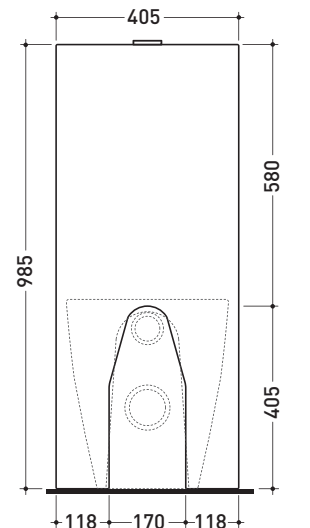

Package dim. 103 x 17,5 x 44 cm | Weight 28,3 kg | Pz. Pallet n° 12

WALL TRAP (P)

vista zenitale / zenital view

sezione longitudinale / section

vista frontale parete / wall frontal view

vista frontale / frontal view

sizes in mm

Please consider a 2% tolerance on indicated measurements

CERAMIC: glossy finish

white

TR39 + Wc LINK btw (LK117)

Monoblock cistern with floor trap (OLI 3-6 lt flushing system art. BSGE and drainage connector for floor trap art. TR39/CON included)

Complements: Back to wall wc Link (LK117)
Back to wall wc Terra (TR117)
Back to wall wc Quick (QK117)

Package dim. 103 x 17,5 x 44 cm | Weight 28,3 kg | Pz. Pallet n° 12

FLOOR TRAP (S)

vista zenitale / zenital view

sezione longitudinale / section

vista frontale parete / wall frontal view

vista frontale / frontal view

sizes in mm

Please consider a 2% tolerance on indicated measurements

CERAMIC: glossy finish

white