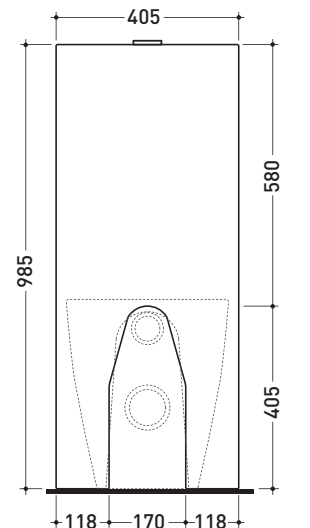

Package dim. 103 x 17,5 x 44 cm | Weight 28,3 kg | Pz. Pallet n° 12

WALL TRAP (P)

vista zenitale / zenital view

sezione longitudinale / section

vista frontale parete / wall frontal view

vista frontale / frontal view

sizes in mm

Please consider a 2% tolerance on indicated measurements

CERAMIC: glossy finish

white

TR39 + Wc LINK btw (LK117)

Monoblock cistern with floor trap (OLI 3-6 lt flushing system art. BSGE and drainage connector for floor trap art. TR39/CON included)

Complements: Back to wall wc Link (LK117)
Back to wall wc Terra (TR117)
Back to wall wc Quick (QK117)

Package dim. 103 x 17,5 x 44 cm | Weight 28,3 kg | Pz. Pallet n° 12

FLOOR TRAP (S)

vista zenitale / zenital view

sezione longitudinale / section

vista frontale parete / wall frontal view

vista frontale / frontal view

sizes in mm

Please consider a 2% tolerance on indicated measurements

CERAMIC: glossy finish

white