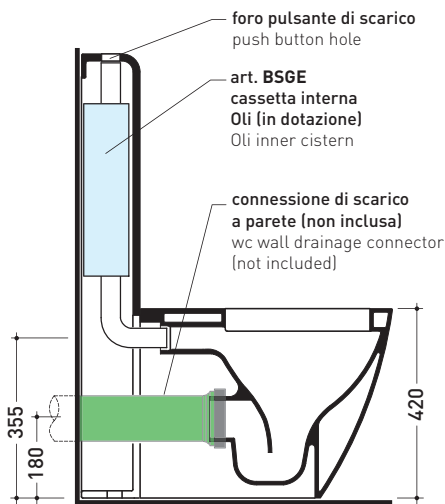

TR39 + Wc LINK btw (LK117)

Monoblock cistern with wall trap (OLI 3-6 lt flushing system art. BSGE and drainage connector for floor trap art. TR39/CON included)

Complements: Back to wall wc Link (LK117)
Back to wall wc Terra (TR117)
Back to wall wc Quick (QK117)

Package dim. 103 x 17,5 x 44 cm | Weight 28,3 kg | Pz. Pallet n° 12

WALL TRAP (P)

vista zenitale / zenital view

sezione longitudinale / section

vista frontale parete / wall frontal view

vista frontale / frontal view

sizes in mm

Please consider a 2% tolerance on indicated measurements

CERAMIC: glossy finish

white

TR39 + Wc LINK btw (LK117)

Monoblock cistern with floor trap (OLI 3-6 lt flushing system art. BSGE and drainage connector for floor trap art. TR39/CON included)

Complements: Back to wall wc Link (LK117)
Back to wall wc Terra (TR117)
Back to wall wc Quick (QK117)

Package dim. 103 x 17,5 x 44 cm | Weight 28,3 kg | Pz. Pallet n° 12

FLOOR TRAP (S)

vista zenitale / zenital view