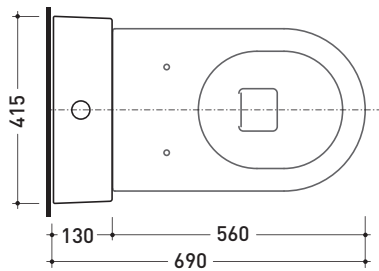

Package dim. 103 x 17,5 x 44 cm | Weight 28,3 kg | Pz. Pallet n° 12

WALL TRAP (P)

vista zenitale / zenital view

sezione longitudinale / section

vista frontale parete / wall frontal view

vista frontale / frontal view

sizes in mm

Please consider a 2% tolerance on indicated measurements

CERAMIC: glossy finish

white

TR39 + Wc LINK btw (LK117)

Monoblock cistern with floor trap (OLI 3-6 lt flushing system art. BSGE and drainage connector for floor trap art. TR39/CON included)

Complements: Back to wall wc Link (LK117)
Back to wall wc Terra (TR117)
Back to wall wc Quick (QK117)

Package dim. 103 x 17,5 x 44 cm | Weight 28,3 kg | Pz. Pallet n° 12

FLOOR TRAP (S)

vista zenitale / zenital view

sezione longitudinale / section

vista frontale parete / wall frontal view

vista frontale / frontal view

sizes in mm

Please consider a 2% tolerance on indicated measurements

CERAMIC: glossy finish

white