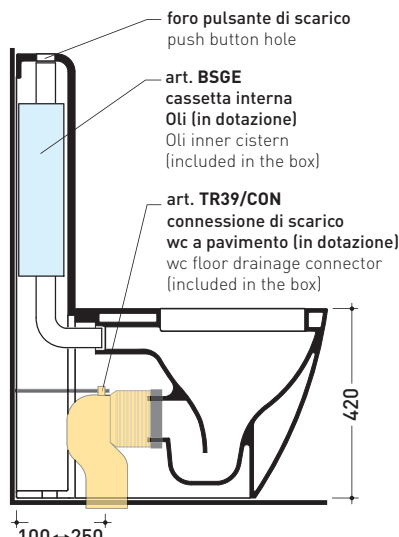

TR39 + Wc LINK btw (LK117)

Monoblock cistern with wall trap (OLI 3-6 lt flushing system art. BSGE and drainage connector for floor trap art. TR39/CON included)

Complements: Back to wall wc Link (LK117)
Back to wall wc Terra (TR117)
Back to wall wc Quick (QK117)

sizes in mm

Please consider a 2% tolerance on indicated measurements

CERAMIC: glossy finish

white

TR39 + Wc LINK btw (LK117)

Monoblock cistern with floor trap (OLI 3-6 lt flushing system art. BSGE and drainage connector for floor trap art. TR39/CON included)

Complements: Back to wall wc Link (LK117)
Back to wall wc Terra (TR117)
Back to wall wc Quick (QK117)

Package dim. 103 x 17,5 x 44 cm | Weight 28,3 kg | Pz. Pallet n° 12

FLOOR TRAP (S)

vista zenitale / zenital view

sezione longitudinale / section

vista frontale parete / wall frontal view

vista frontale / frontal view

sizes in mm

Please consider a 2% tolerance on indicated measurements

CERAMIC: glossy finish

white