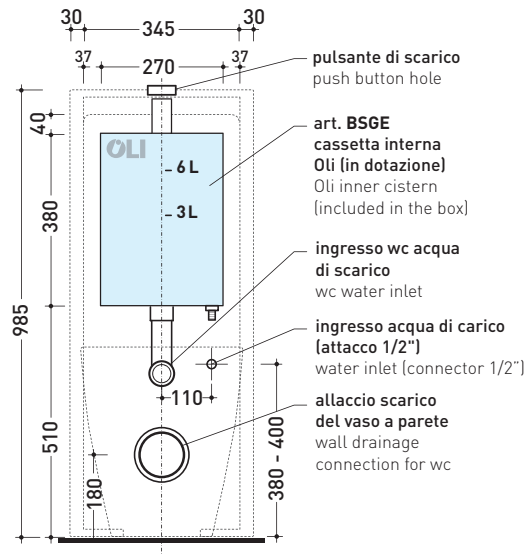

Package dim. 103 x 17,5 x 44 cm | Weight 28,3 kg | Pz. Pallet n° 12

WALL TRAP (P)

vista zenitale / zenital view

sezione longitudinale / section

vista frontale parete / wall frontal view

vista frontale / frontal view

sizes in mm

Please consider a 2% tolerance on indicated measurements

CERAMIC: glossy finish

white

TR39 + Wc LINK btw (LK117)

Monoblock cistern with floor trap (OLI 3-6 lt flushing system art. BSGE and drainage connector for floor trap art. TR39/CON included)

Complements: Back to wall wc Link (LK117)
Back to wall wc Terra (TR117)
Back to wall wc Quick (QK117)

Package dim. 103 x 17,5 x 44 cm | Weight 28,3 kg | Pz. Pallet n° 12

FLOOR TRAP (S)

vista zenitale / zenital view

sezione longitudinale / section

vista frontale parete / wall frontal view

vista frontale / frontal view

sizes in mm

Please consider a 2% tolerance on indicated measurements

CERAMIC: glossy finish

white