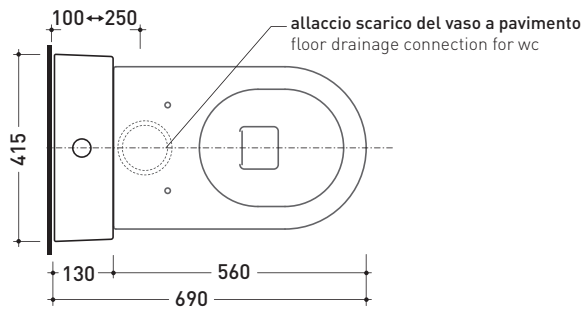

Package dim. 103 x 17,5 x 44 cm | Weight 28,3 kg | Pz. Pallet n° 12

WALL TRAP (P)

vista zenitale / zenital view

sezione longitudinale / section

vista frontale parete / wall frontal view

vista frontale / frontal view

sizes in mm

Please consider a 2% tolerance on indicated measurements

CERAMIC: glossy finish

white

TR39 + Wc LINK btw (LK117)

Monoblock cistern with floor trap (OLI 3-6 lt flushing system art. BSGE and drainage connector for floor trap art. TR39/CON included)

Complements: Back to wall wc Link (LK117)
Back to wall wc Terra (TR117)
Back to wall wc Quick (QK117)

Package dim. 103 x 17,5 x 44 cm | Weight 28,3 kg | Pz. Pallet n° 12

FLOOR TRAP (S)

vista zenitale / zenital view

sezione longitudinale / section

vista frontale parete / wall frontal view

vista frontale / frontal view

sizes in mm

Please consider a 2% tolerance on indicated measurements

CERAMIC: glossy finish

white