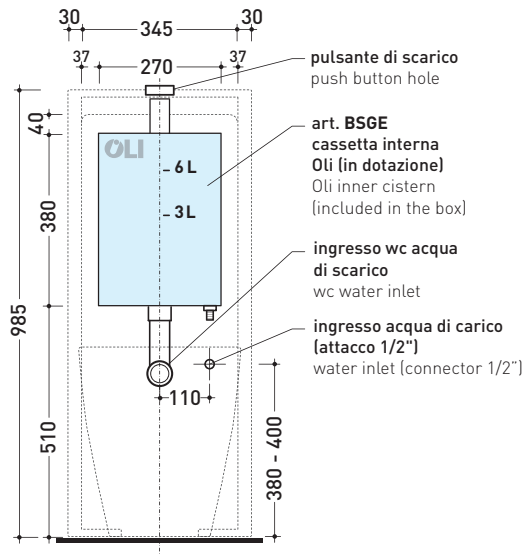

Package dim. 103 x 17,5 x 44 cm | Weight 28,3 kg | Pz. Pallet n° 12

WALL TRAP (P)

vista zenitale / zenital view

sezione longitudinale / section

vista frontale parete / wall frontal view

vista frontale / frontal view

sizes in mm

Please consider a 2% tolerance on indicated measurements

CERAMIC: glossy finish

white

TR39 + Wc LINK btw (LK117)

Monoblock cistern with floor trap (OLI 3-6 lt flushing system art. BSGE and drainage connector for floor trap art. TR39/CON included)

Complements: Back to wall wc Link (LK117)
Back to wall wc Terra (TR117)
Back to wall wc Quick (QK117)

Package dim. 103 x 17,5 x 44 cm | Weight 28,3 kg | Pz. Pallet n° 12

FLOOR TRAP (S)

vista zenitale / zenital view

sezione longitudinale / section

vista frontale parete / wall frontal view

vista frontale / frontal view

sizes in mm

Please consider a 2% tolerance on indicated measurements

CERAMIC: glossy finish

white