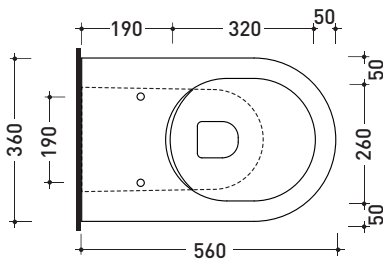

Package dim. 56,5 x 37 x 43,5 cm | Weight 31,5 kg | Pz. Pallet n° 15

UNI EN 997

Dop-No997

FLAMINIA does not recommend combining this toilet model with rapid-flow/flushometer systems or traditional high tanks

vista zenitale / zenital view

vista laterale / lateral view

vista retro / back view

da/from 100 a/to 120 mm  
sezione longitudinale / section

art. LK1012 (LKR90+LKR40)  
connessioni di scarico  
(in dotazione)  
drainage connector  
(included in the box)

sezione longitudinale / section

sizes in mm

Please consider a 2% tolerance on indicated measurements

CERAMIC: glossy finish

matt finish