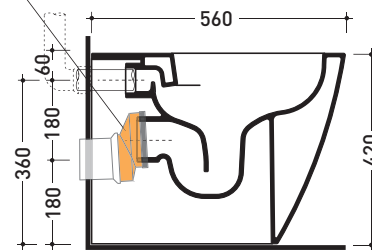

Package dim. 56,5 x 37 x 43,5 cm | Weight 31,5 kg | Pz. Pallet n° 15

UNI EN 997

Dop-No997

FLAMINIA does not recommend combining this toilet model with rapid-flow/flushometer systems or traditional high tanks

vista zenitale / zenital view

vista laterale / lateral view

vista retro / back view

da/from 100 a/to 120 mm  
sezione longitudinale / section

art. LK1012 (LKR90+LKR40)  
connessioni di scarico  
(in dotazione)  
drainage connector  
(included in the box)

sezione longitudinale / section

sizes in mm

Please consider a 2% tolerance on indicated measurements

CERAMIC: glossy finish

matt finish