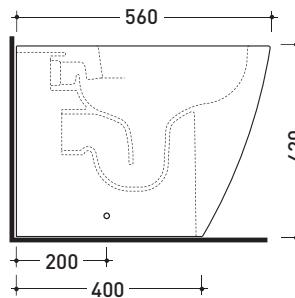

Package dim. 56,5 x 37 x 43,5 cm | Weight 31,5 kg | Pz. Pallet n° 15

UNI EN 997

Dop-No997

FLAMINIA does not recommend combining this toilet model with rapid-flow/flushometer systems or traditional high tanks

vista zenitale / zenital view

vista laterale / lateral view

vista retro / back view

da/from 100 a/to 120 mm  
sezione longitudinale / section

art. LK1012 (LKR90+LKR40)  
connessioni di scarico  
(in dotazione)  
drainage connector  
(included in the box)

sezione longitudinale / section

sizes in mm

Please consider a 2% tolerance on indicated measurements

CERAMIC: glossy finish

matt finish