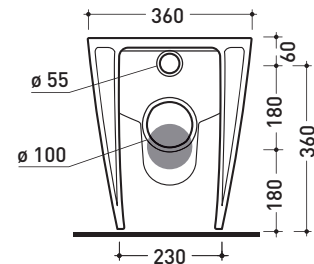

Package dim. 56,5 x 37 x 43,5 cm | Weight 31,5 kg | Pz. Pallet n° 15

UNI EN 997

Dop-No997

FLAMINIA does not recommend combining this toilet model with rapid-flow/flushometer systems or traditional high tanks

vista zenitale / zenital view

vista laterale / lateral view

vista retro / back view

da/from 100 a/to 120 mm  
sezione longitudinale / section

art. LK1012 (LKR90+LKR40)  
connessioni di scarico  
(in dotazione)  
drainage connector  
(included in the box)

sezione longitudinale / section

sizes in mm

Please consider a 2% tolerance on indicated measurements

CERAMIC: glossy finish

matt finish