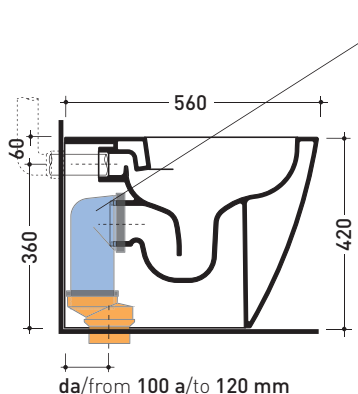

## LK117G

Back to wall wc with **goclean®** system S/P trap  
(drainage connectors art. LK1012 and floor fixing kit art. 9003 included)

Complements: Wood/polyester seat&cover (5051CW01)  
Soft-closing thermosetting wrapping seat&cover (LKCW07)  
SLIM soft-closing thermosetting seat&cover (LKCW09)  
gocare electronic multifunction coverseat (FL7235 - FL7035R)  
Niagara monoblock cistern (TR38)  
Line accessories: TWO - HOOP - NOKÈ - FOLD

Package dim. 56,5 x 37 x 43,5 cm | Weight 31,5 kg | Pz. Pallet n° 15

UNI EN 997

Dop-No997

FLAMINIA does not recommend combining this toilet model with rapid-flow/flushometer systems or traditional high tanks

vista zenitale / zenital view

vista laterale / lateral view

vista retro / back view

da/from 100 a/to 120 mm  
sezione longitudinale / section

art. LK1012 (LKR90+LKR40)  
connessioni di scarico  
(in dotazione)  
drainage connector  
(included in the box)

sezione longitudinale / section

sizes in mm

Please consider a 2% tolerance on indicated measurements

CERAMIC: glossy finish

matt finish