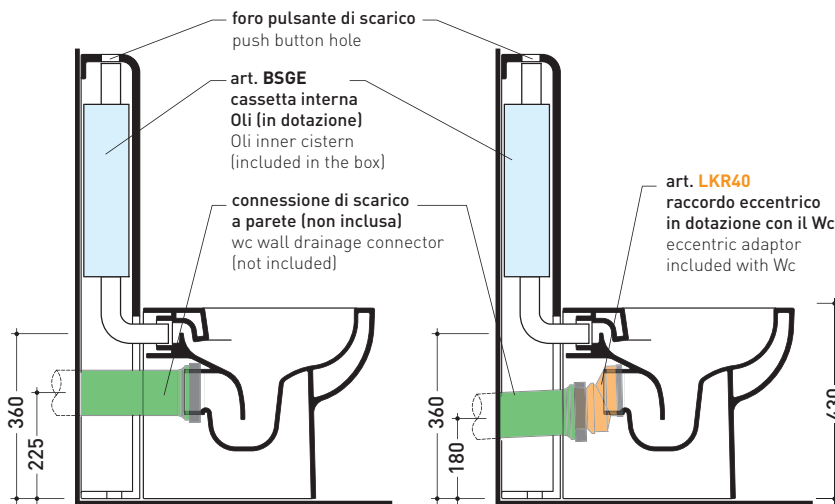

TR38 + QUICK Wc btw goclean® (QK117G)

Monoblock cistern with floor trap (OLI 3-6 lt flushing system art. BSGE and drainage connector for floor trap art. TR38CON included)

Complements: App wc back to wall goclean (AP117G)
Link wc back to wall goclean (LK117G)

Package dim. 103 x 17,5 x 44 cm | Weight 28,3 kg | Pz. Pallet n° 12

WALL TRAP (S)

vista zenitale / zenital view

sezione longitudinale / section

sezione longitudinale / section

vista frontale parete / wall frontal view

sizes in mm

Please consider a 2% tolerance on indicated measurements

CERAMIC: glossy finish

white

TR38 + QUICK Wc btw goclean® (QK117G)

Monoblock cistern with floor trap (OLI 3-6 lt flushing system art. BSGE and drainage connector for floor trap art. TR38CON included)

Complements: App wc back to wall goclean (AP117G)
Link wc back to wall goclean (LK117G)

Package dim. 103 x 17,5 x 44 cm | Weight 28,3 kg | Pz. Pallet n° 12

FLOOR TRAP (S)

vista zenitale / zenital view

sezione longitudinale / section