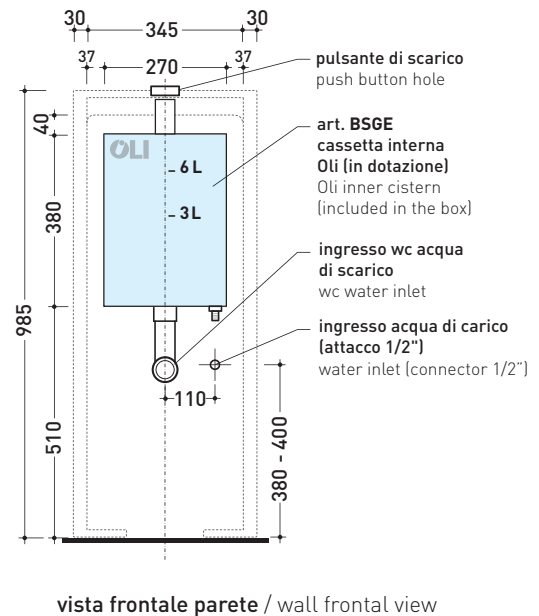

Complements: App wc back to wall goclean (AP117G)
Link wc back to wall goclean (LK117G)

Package dim. 103 x 17,5 x 44 cm | Weight 28,3 kg | Pz. Pallet n° 12

FLOOR TRAP (S)

vista zenitale / zenital view

sezione longitudinale / section

sezione longitudinale / section

vista frontale parete / wall frontal view

sizes in mm

Please consider a 2% tolerance on indicated measurements

CERAMIC: glossy finish

white

TR38 + QUICK Wc btw goclean® (QK117G)

Monoblock cistern with floor trap (OLI 3-6 lt flushing system art. BSGE and drainage connector for floor trap art. TR38CON included)

Complements: **App wc back to wall goclean** (AP117G)
Link wc back to wall goclean (LK117G)

Package dim. 103 x 17,5 x 44 cm | Weight 28,3 kg | Pz. Pallet n° 12

FLOOR TRAP (S)

sizes in mm

Please consider a 2% tolerance on indicated measurements

CERAMIC: glossy finish

white