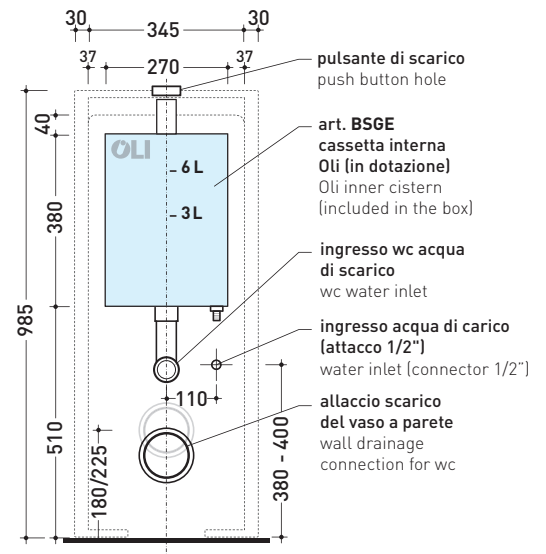

TR38 + QUICK Wc btw goclean® (QK117G)

Monoblock cistern with floor trap (OLI 3-6 lt flushing system art. BSGE and drainage connector for floor trap art. TR38CON included)

Complements: App wc back to wall goclean (AP117G)
Link wc back to wall goclean (LK117G)

Package dim. 103 x 17,5 x 44 cm | Weight 28,3 kg | Pz. Pallet n° 12

WALL TRAP (S)

vista zenitale / zenital view

sezione longitudinale / section

sezione longitudinale / section

vista frontale parete / wall frontal view

sizes in mm

Please consider a 2% tolerance on indicated measurements

CERAMIC: glossy finish

white

TR38 + QUICK Wc btw goclean® (QK117G)

Monoblock cistern with floor trap (OLI 3-6 lt flushing system art. BSGE and drainage connector for floor trap art. TR38CON included)

Complements: App wc back to wall goclean (AP117G)
Link wc back to wall goclean (LK117G)

Package dim. 103 x 17,5 x 44 cm | Weight 28,3 kg | Pz. Pallet n° 12

FLOOR TRAP (S)

vista zenitale / zenital view

sezione longitudinale / section