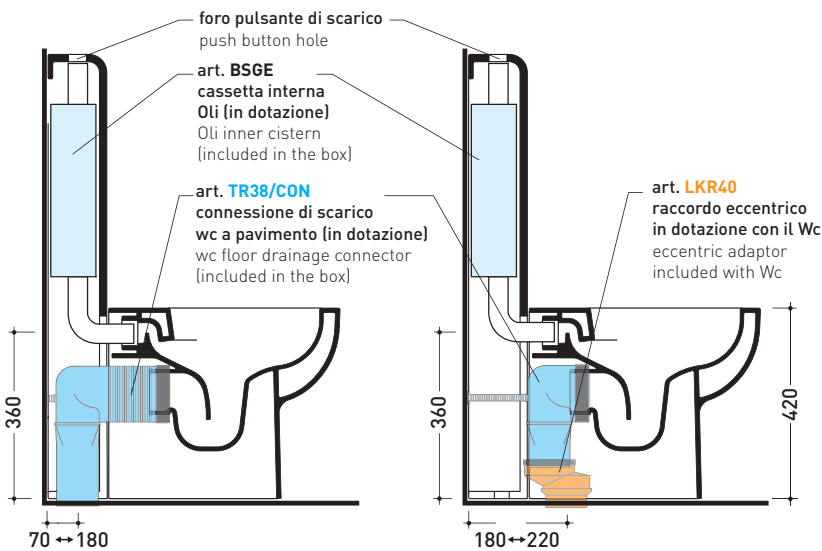

TR38 + QUICK Wc btw goclean® (QK117G)

Monoblock cistern with floor trap (OLI 3-6 lt flushing system art. BSGE and drainage connector for floor trap art. TR38CON included)

Complements: App wc back to wall goclean (AP117G)
Link wc back to wall goclean (LK117G)

sizes in mm

Please consider a 2% tolerance on indicated measurements

CERAMIC: glossy finish

white

TR38 + QUICK Wc btw goclean® (QK117G)

Monoblock cistern with floor trap (OLI 3-6 lt flushing system art. BSGE and drainage connector for floor trap art. TR38CON included)

Complements: App wc back to wall goclean (AP117G)
Link wc back to wall goclean (LK117G)

Package dim. 103 x 17,5 x 44 cm | Weight 28,3 kg | Pz. Pallet n° 12

FLOOR TRAP (S)

vista zenitale / zenital view

sezione longitudinale / section

sezione longitudinale / section

vista frontale parete / wall frontal view

sizes in mm

Please consider a 2% tolerance on indicated measurements

CERAMIC: glossy finish

white

TR38 + QUICK Wc btw goclean® (QK117G)