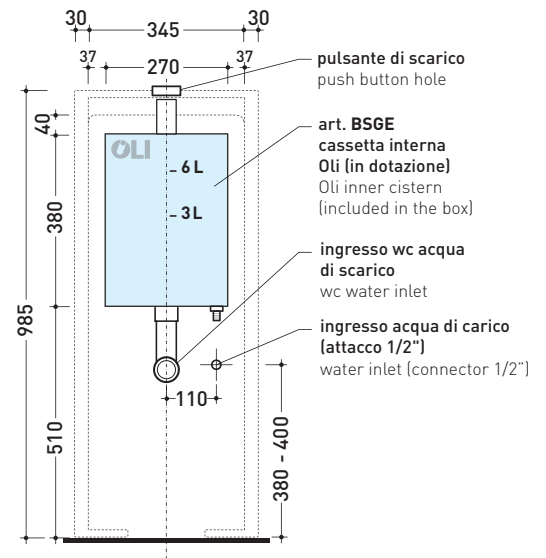

Package dim. 103 x 17,5 x 44 cm | Weight 28,3 kg | Pz. Pallet n° 12

WALL TRAP (S)

vista zenitale / zenital view

sezione longitudinale / section

sezione longitudinale / section

vista frontale parete / wall frontal view

sizes in mm

Please consider a 2% tolerance on indicated measurements

CERAMIC: glossy finish

white

TR38 + QUICK Wc btw goclean® (QK117G)

Monoblock cistern with floor trap (OLI 3-6 lt flushing system art. BSGE and drainage connector for floor trap art. TR38CON included)

Complements: App wc back to wall goclean (AP117G)
Link wc back to wall goclean (LK117G)

Package dim. 103 x 17,5 x 44 cm | Weight 28,3 kg | Pz. Pallet n° 12

FLOOR TRAP (S)

vista zenitale / zenital view

sezione longitudinale / section

sezione longitudinale / section

vista frontale parete / wall frontal view

sizes in mm

Please consider a 2% tolerance on indicated measurements

CERAMIC: glossy finish

white

TR38 + QUICK Wc btw goclean® (QK117G)