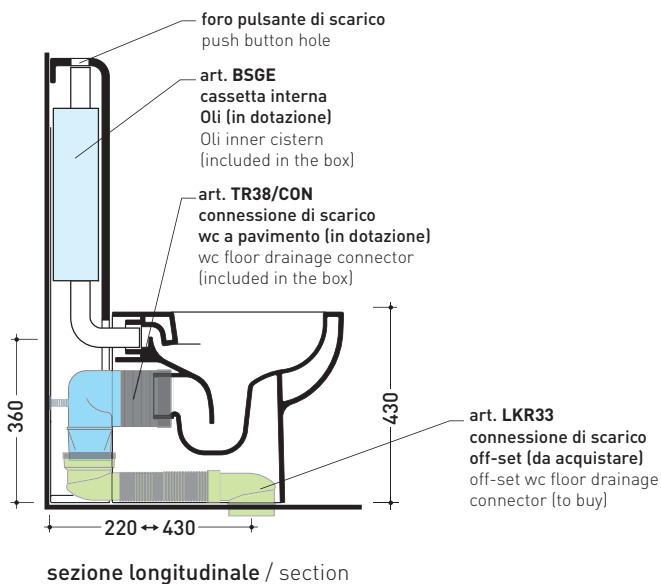

sizes in mm

Please consider a 2% tolerance on indicated measurements

CERAMIC: glossy finish

white