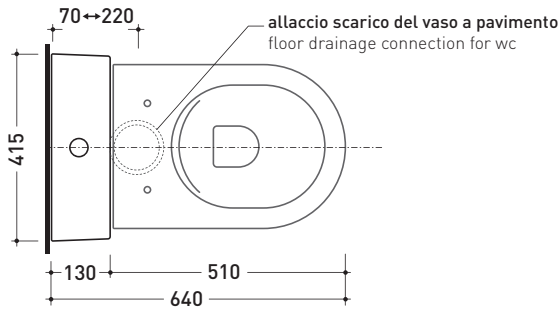

Package dim. 103 x 17,5 x 44 cm | Weight 28,3 kg | Pz. Pallet n° 12

WALL TRAP (S)

vista zenitale / zenital view

sezione longitudinale / section

sezione longitudinale / section

vista frontale parete / wall frontal view

sizes in mm

Please consider a 2% tolerance on indicated measurements

CERAMIC: glossy finish

white

TR38 + QUICK Wc btw goclean® (QK117G)

Monoblock cistern with floor trap (OLI 3-6 lt flushing system art. BSGE and drainage connector for floor trap art. TR38CON included)

Complements: App wc back to wall goclean (AP117G)
Link wc back to wall goclean (LK117G)

Package dim. 103 x 17,5 x 44 cm | Weight 28,3 kg | Pz. Pallet n° 12

FLOOR TRAP (S)

vista zenitale / zenital view

sezione longitudinale / section

sezione longitudinale / section

vista frontale parete / wall frontal view

sizes in mm

Please consider a 2% tolerance on indicated measurements

CERAMIC: glossy finish

white

TR38 + QUICK Wc btw goclean® (QK117G)