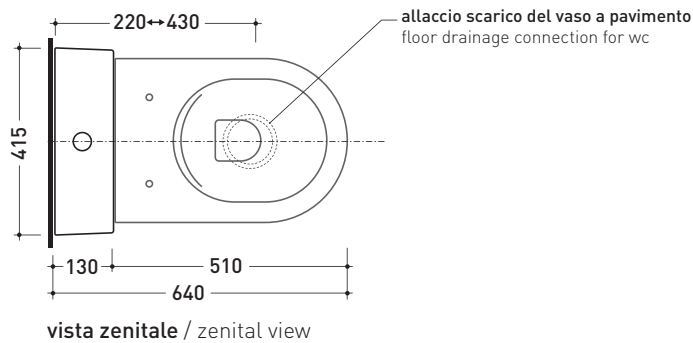

sizes in mm

Please consider a 2% tolerance on indicated measurements

CERAMIC: glossy finish

white