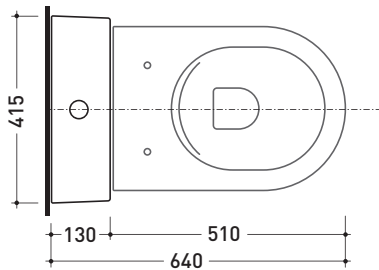

Package dim. 103 x 17,5 x 44 cm | Weight 28,3 kg | Pz. Pallet n° 12

WALL TRAP (S)

vista zenitale / zenital view

sezione longitudinale / section

sezione longitudinale / section

vista frontale parete / wall frontal view

Complements: App wc back to wall goclean (AP117G)
Link wc back to wall goclean (LK117G)

Package dim. 103 x 17,5 x 44 cm | Weight 28,3 kg | Pz. Pallet n° 12

FLOOR TRAP (S)

vista zenitale / zenital view

sezione longitudinale / section

sezione longitudinale / section

vista frontale parete / wall frontal view

sizes in mm

Please consider a 2% tolerance on indicated measurements

CERAMIC: glossy finish

white

TR38 + QUICK Wc btw goclean® (QK117G)

Package dim. 103 x 17,5 x 44 cm | Weight 28,3 kg | Pz. Pallet n° 12

FLOOR TRAP (S)

sizes in mm

Please consider a 2% tolerance on indicated measurements

CERAMIC: glossy finish

white