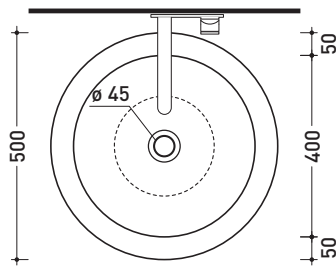

Package dim. basin: 69,5 x 28 x 71 cm | Weight 30 kg | Pz. Pallet n° 10

Package dim. pedestal: 28 x 28 x 60,5 cm | Weight 14,7 kg | Pz. Pallet n° 24

CE UNI EN 14688 - CL00 Dop-No14688

vista zenitale / zenital view

sizes in mm

Please consider a 2% tolerance on indicated measurements

CERAMIC: glossy finish

matt finish

design GIULIO CAPPELLINI

2005

## FN50L Fonte 50

Countertop basin 50 cm

• WITHOUT OVERFLOW • WITHOUT TAP LEDGE

Complements: **Forty6 shelf (F6FNT)**  
**Furniture BOX - depth. 50**  
**Line taps basin: ONE - NOKÉ - SI - FOLD - x1**  
**Line accessories: TWO - HOOP - NOKÉ - FOLD**

Package dim. 52,5 x 20 x 50 cm | Weight 14,5 kg | Pz. Pallet n° 20

CE UNI EN 14688 - CL00 Dop-No14688

vista zenitale / zenital view

vista zenitale / zenital view

vista frontale / frontal view

sezione longitudinale / section