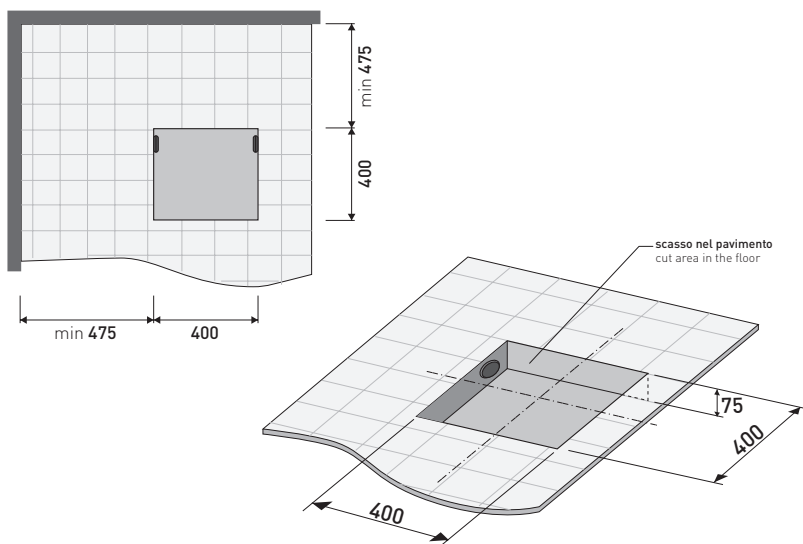

Preinstallazione - Preinstallation

vista zenitale / zenital view

Capacità Max / Max Capacity 280 L.
Peso Netto / Net Weight 170 Kg.