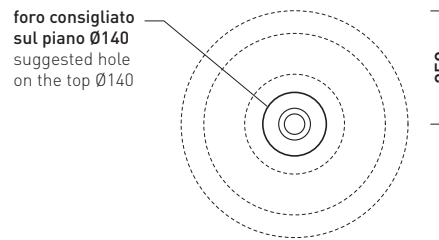

design GIULIO CAPPELLINI

2005

FN50L Fonte 50

Countertop basin 50 cm

• WITHOUT OVERFLOW • WITHOUT TAP LEDGE

Complements: **Forty6 shelf (F6FNT)**
Furniture BOX - depth. 50
Line taps basin: ONE - NOKÉ - SI - FOLD - x1
Line accessories: TWO - HOOP - NOKÉ - FOLD

Technical accessories: **Chrome siphon (SIFL/CR) - Telescopic chrome siphon (SIFL066)**
Stop & Go drain (PLSG)
CERAMIC Stop & Go drain (PLCE)
Chrome waste with automatic integrated overflow (PLTPCR)
Waste with automatic integrated overflow and ceramic cover (PLTPCE)
Two piece set chrome tap filters (RF026)

Package dim. 52,5 x 20 x 50 cm | Weight 14,5 kg | Pz. Pallet n° 20

CE UNI EN 14688 - CL00 Dop-No14688

sizes in mm

Please consider a 2% tolerance on indicated measurements

CERAMIC: glossy finish

matt finish