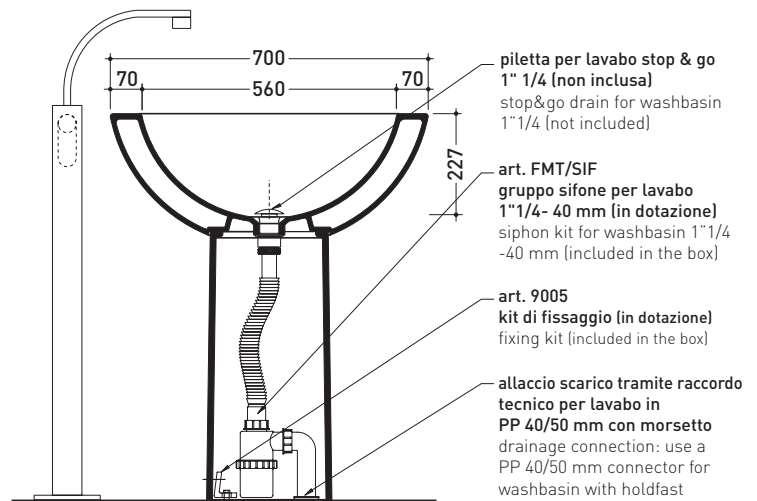

Technical accessories:  
**Stop & Go drain (PLSG)**  
**CERAMIC Stop & Go drain (PLCE)**  
**Chrome waste with automatic integrated overflow (PLTPCR)**  
**Waste with automatic integrated overflow and ceramic cover (PLTPCE)**

Package dim. basin: 69,5 x 28 x 71 cm | Weight 30 kg | Pz. Pallet n° 10

Package dim. pedestal: 28 x 28 x 60,5 cm | Weight 14,7 kg | Pz. Pallet n° 24

CE UNI EN 14688 - CL00 Dop-No14688

vista zenitale / zenital view

vista zenitale / zenital view

allaccio scarico tramite raccordo tecnico per lavabo in PP 40/50 mm con morsetto  
drainage connection: use a PP 40/50 mm connector for washbasin with holdfast

vista frontale / frontal view

sezione longitudinale / section

pielletta per lavabo stop & go 1" 1/4 (non inclusa)  
stop&go drain for washbasin 1" 1/4 (not included)

art. FMT/SIF gruppo sifone per lavabo 1" 1/4 - 40 mm (in dotazione)  
siphon kit for washbasin 1" 1/4 - 40 mm (included in the box)