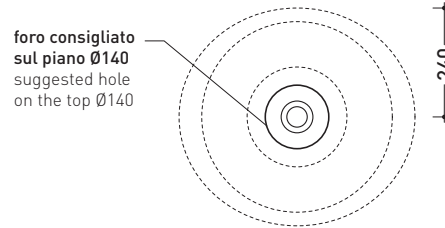

design GIULIO CAPPELLINI

2005

FT52L Fonte Tonda

Countertop basin 52 cm

• WITHOUT OVERFLOW • WITHOUT TAP LEDGE

Complements: **Mensola Forty6 (F6FNT)**
Furniture BOX - depth. 50
Line taps basin: ONE - NOKÉ - SI - FOLD - x1
Line accessories: TWO - HOOP - NOKÉ - FOLD

Technical accessories: **Chrome siphon (SIFL/CR) - Telescopic chrome siphon (SIFL066)**
Stop & Go drain (PLSG)
CERAMIC Stop & Go drain (PLCE)
Chrome waste with automatic integrated overflow (PLTPCR)
Waste with automatic integrated overflow and ceramic cover (PLTPCE)
Two piece set chrome tap filters (RF026)

Package dim. 52,5 x 20 x 50 cm | Weight 14,5 kg | Pz. Pallet n° 20

CE UNI EN 14688 - CL00 Dop-No14688

sizes in mm

Please consider a 2% tolerance on indicated measurements

CERAMIC: glossy finish

matt finish