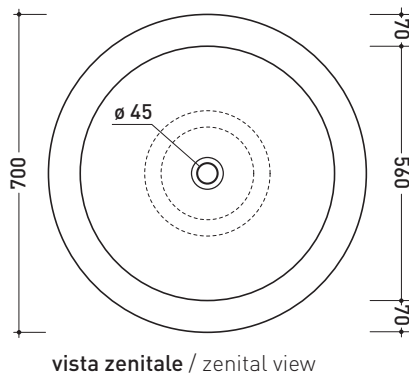

## FN70L + FN70C Fonte 70

Basin 70 cm suitable for pedestal  
(floor fixing kit art. 9005 and siphon art. FMT/SIF included)

• WITHOUT OVERFLOW • WITHOUT TAP LEDGE

Complements: **Line taps basin:** ONE - NOKÉ - SI - X1  
**Line accessories:** TWO - HOOP - NOKÉ - FOLD

Package dim. basin: 69,5 x 28 x 71 cm | Weight 30 kg | Pz. Pallet n° 10

Package dim. pedestal: 28 x 28 x 60,5 cm | Weight 14,7 kg | Pz. Pallet n° 24

CE UNI EN 14688 - CL00 Dop-No14688

vista zenitale / zenital view