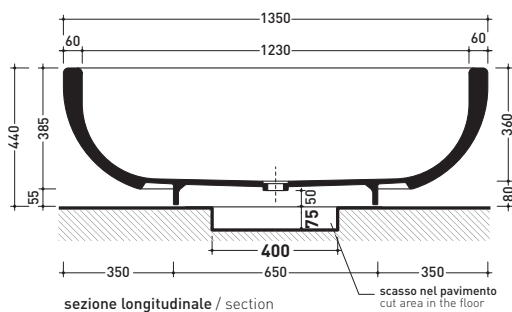

Package dim. 52,5 x 20 x 50 cm | Weight 14,5 kg | Pz. Pallet n° 20

CE UNI EN 14688 - CL00 Dop-No14688

vista zenitale / zenital view

vista zenitale / zenital view

vista frontale / frontal view

sezione longitudinale / section

sizes in mm

Please consider a 2% tolerance on indicated measurements

CERAMIC: glossy finish

matt finish

design GIULIO CAPPELLINI

2005

## FN135 Fontana

Laid on the floor shower-tub in Pietraluce 135 cm - drain cover matching color the bathtub (drainage system and fixing kit art. SIFVA2 included)

• WITHOUT OVERFLOW

Complements: **Line taps shower-tub:** ONE - NOKÉ - SI - FOLD  
**Line accessories:** TWO - HOOP - NOKÉ - FOLD

### Preinstallazione - Preinstallation

vista zenitale / zenital view

Capacità Max / Max Capacity 280 L.  
 Peso Netto / Net Weight 170 Kg.

sezione longitudinale / section

vista frontale / frontal view

sizes in mm