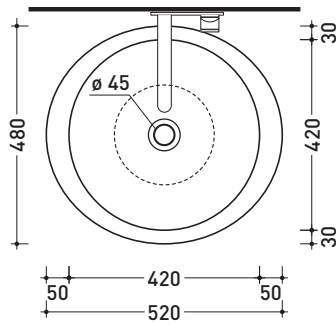

Package dim. 52,5 x 20 x 50 cm | Weight 14,5 kg | Pz. Pallet n° 20

CE UNI EN 14688 - CL00 Dop-No14688

vista zenitale / zenital view

vista zenitale / zenital view

vista frontale / frontal view

sezione longitudinale / section

sizes in mm

Please consider a 2% tolerance on indicated measurements

CERAMIC: glossy finish

matt finish

design GIULIO CAPPELLINI

2005

## FT52L Fonte Tonda

Countertop basin 52 cm

• WITHOUT OVERFLOW • WITHOUT TAP LEDGE

Complements: **Mensola Forty6 (F6FNT)**  
**Furniture BOX - depth. 50**  
 Line taps basin: ONE - NOKÉ - SI - FOLD - x1  
 Line accessories: TWO - HOOP - NOKÉ - FOLD