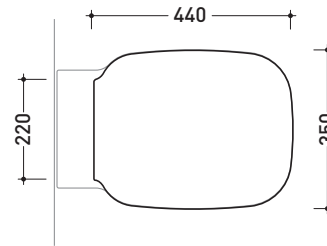

SRCW01

Wood/polyester seat & cover

Complements: **Sprint wall hung wc (SR118)**
Sprint monoblock wc (SR116 - SR115)

WHILE STOCKS LAST

Package dim. 51 x 40 x 6 cm | Weight 4 kg | Pz. Pallet n° -

art. SR115 / SR116
 vista zenitale / zenital view

art. SR118
 vista zenitale / zenital view

art. SR115 / SR116
 vista laterale / lateral view

art. SR118
 vista laterale / lateral view

sizes in mm

WOOD/POLYESTER: glossy finish

white