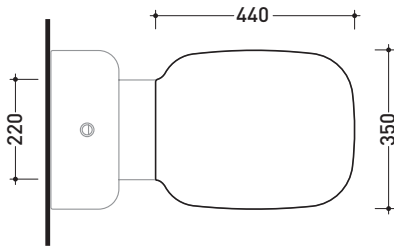

SRCW01

Wood/polyester seat & cover

Complements: **Sprint wall hung wc (SR118)**
Sprint monoblock wc (SR116 - SR115)

WHILE STOCKS LAST

Package dim. 51 x 40 x 6 cm | Weight 4 kg | Pz. Pallet n° -

art. SR115 / SR116
 vista zenitale / zenital view

art. SR118
 vista zenitale / zenital view

art. SR115 / SR116
 vista laterale / lateral view

art. SR118
 vista laterale / lateral view

sizes in mm

WOOD/POLYESTER: glossy finish

white