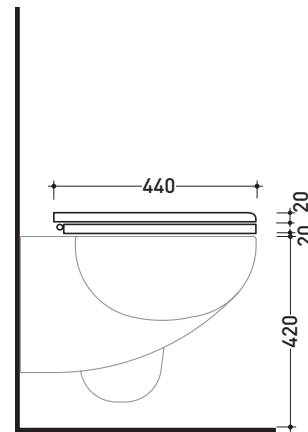

SRCW01

Wood/polyester seat & cover

Complements: **Sprint wall hung wc (SR118)**
Sprint monoblock wc (SR116 - SR115)

WHILE STOCKS LAST

Package dim. 51 x 40 x 6 cm | Weight 4 kg | Pz. Pallet n° -

art. SR115 / SR116
 vista zenitale / zenital view

art. SR118
 vista zenitale / zenital view

art. SR115 / SR116
 vista laterale / lateral view

art. SR118
 vista laterale / lateral view

sizes in mm

WOOD/POLYESTER: glossy finish

white