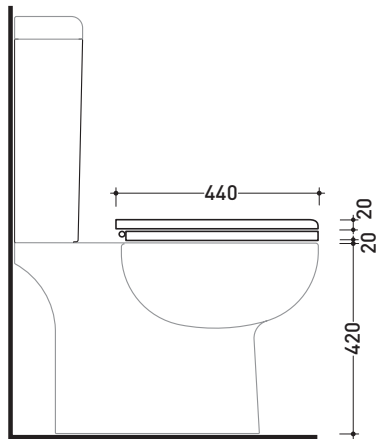

SRCW01

Wood/polyester seat & cover

Complements: **Sprint wall hung wc (SR118)**
Sprint monoblock wc (SR116 - SR115)

WHILE STOCKS LAST

Package dim. 51 x 40 x 6 cm | Weight 4 kg | Pz. Pallet n° -

art. SR115 / SR116
 vista zenitale / zenital view

art. SR118
 vista zenitale / zenital view

art. SR115 / SR116
 vista laterale / lateral view

art. SR118
 vista laterale / lateral view

sizes in mm

WOOD/POLYESTER: glossy finish

white