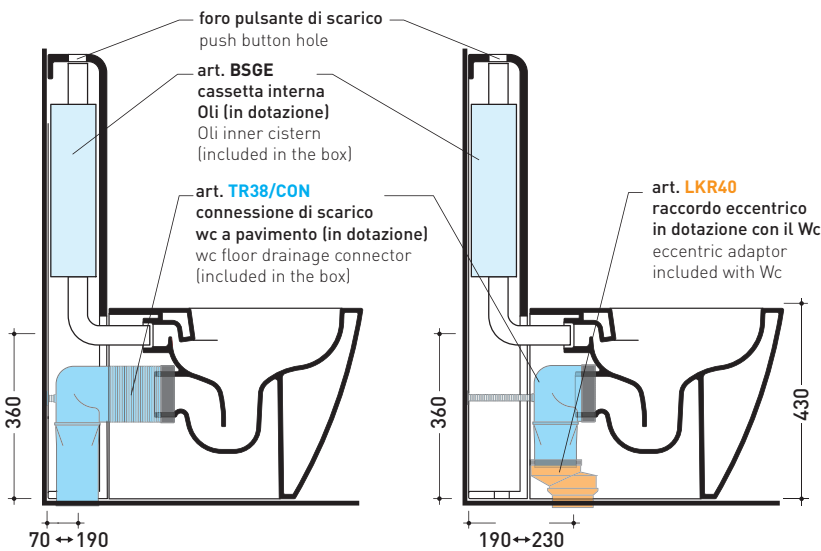

## TR38 + LINK Wc btw goclean® (LK117G)

Monoblock cistern with floor trap (OLI 3-6 lt flushing system art. BSGE and drainage connector for floor trap art. TR38CON included)

Complements: App wc back to wall goclean (AP117G)  
Quick wc back to wall goclean (QK117G)

Package dim. 103 x 17,5 x 44 cm | Weight 28,3 kg | Pz. Pallet n° 12

FLOOR TRAP (S)

vista zenitale / zenital view

sezione longitudinale / section

sezione longitudinale / section

vista frontale parete / wall frontal view