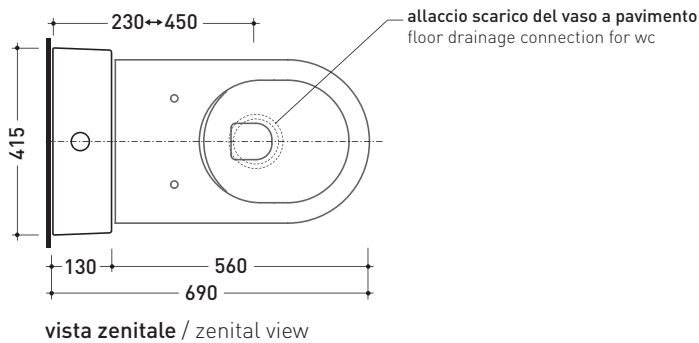

## TR38 + LINK Wc btw goclean® (LK117G)

Monoblock cistern with floor trap (OLI 3-6 lt flushing system art. BSGE and drainage connector for floor trap art. TR38CON included)

Complements: App wc back to wall goclean (AP117G)  
Quick wc back to wall goclean (QK117G)

Package dim. 103 x 17,5 x 44 cm | Weight 28,3 kg | Pz. Pallet n° 12

FLOOR TRAP (S)

sizes in mm

Please consider a 2% tolerance on indicated measurements

CERAMIC: glossy finish

matt finish