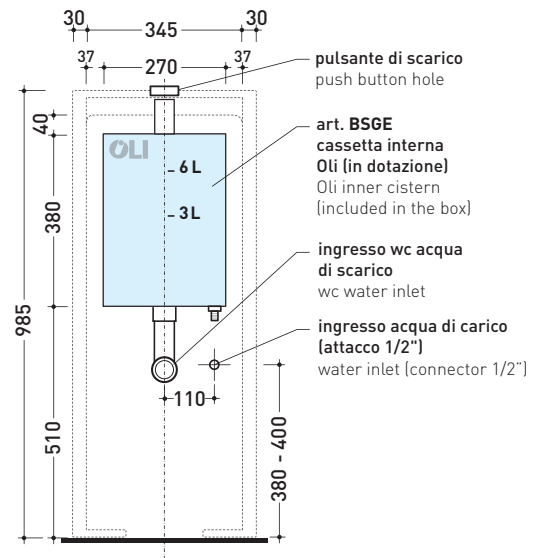

## TR38 + LINK Wc btw goclean® (LK117G)

Monoblock cistern with floor trap (OLI 3-6 lt flushing system art. BSGE and drainage connector for floor trap art. TR38CON included)

Complements: App wc back to wall goclean (AP117G)  
Quick wc back to wall goclean (QK117G)

Package dim. 103 x 17,5 x 44 cm | Weight 28,3 kg | Pz. Pallet n° 12

FLOOR TRAP (S)

vista zenitale / zenital view

sezione longitudinale / section

sezione longitudinale / section

vista frontale parete / wall frontal view