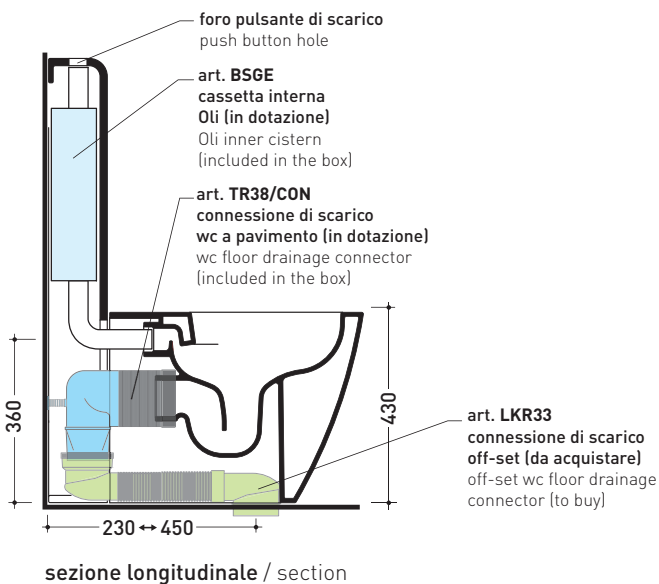

## TR38 + LINK Wc btw goclean® (LK117G)

Monoblock cistern with floor trap (OLI 3-6 lt flushing system art. BSGE and drainage connector for floor trap art. TR38CON included)

Complements: App wc back to wall goclean (AP117G)  
Quick wc back to wall goclean (QK117G)

Package dim. 103 x 17,5 x 44 cm | Weight 28,3 kg | Pz. Pallet n° 12

FLOOR TRAP (S)

sizes in mm

Please consider a 2% tolerance on indicated measurements

CERAMIC: glossy finish

matt finish