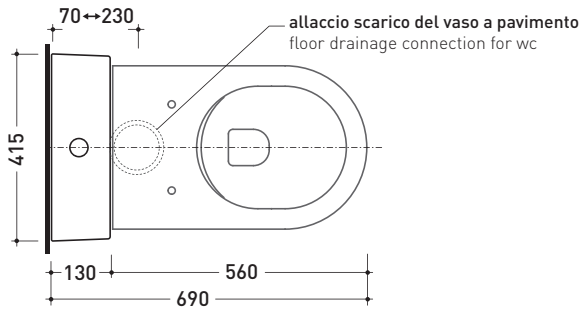

## TR38 + LINK Wc btw goclean® (LK117G)

Monoblock cistern with floor trap (OLI 3-6 lt flushing system art. BSGE and drainage connector for floor trap art. TR38CON included)

Complements: App wc back to wall goclean (AP117G)  
Quick wc back to wall goclean (QK117G)

Package dim. 103 x 17,5 x 44 cm | Weight 28,3 kg | Pz. Pallet n° 12

FLOOR TRAP (S)

vista zenitale / zenital view

sezione longitudinale / section

sezione longitudinale / section

vista frontale parete / wall frontal view