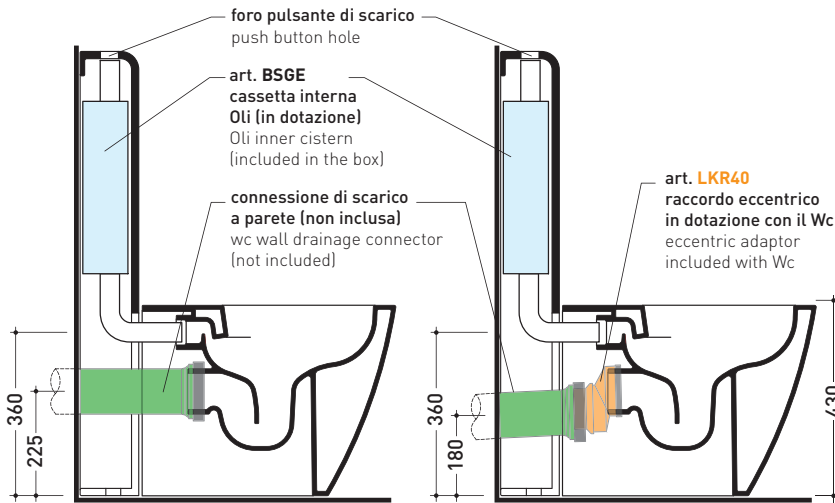

## TR38 + LINK Wc btw goclean® (LK117G)

Monoblock cistern with floor trap (OLI 3-6 lt flushing system art. BSGE and drainage connector for floor trap art. TR38CON included)

Complements: App wc back to wall goclean (AP117G)  
Quick wc back to wall goclean (QK117G)

Package dim. 103 x 17,5 x 44 cm | Weight 28,3 kg | Pz. Pallet n° 12

WALL TRAP (S)

vista zenitale / zenital view

sezione longitudinale / section

sezione longitudinale / section

vista frontale parete / wall frontal view