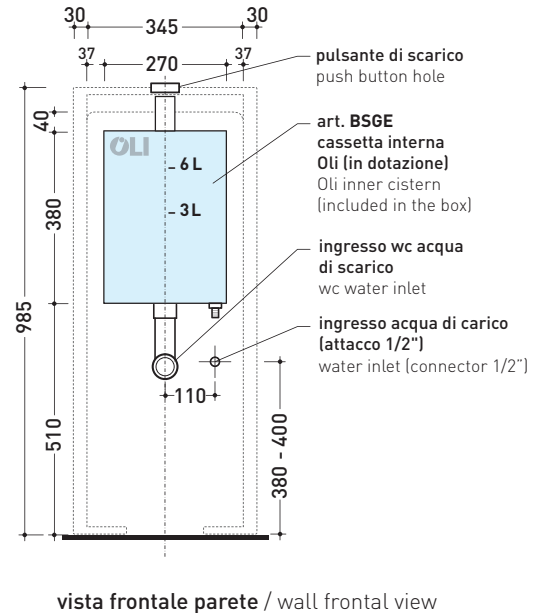

## TR38 + LINK Wc btw goclean® (LK117G)

Monoblock cistern with floor trap (OLI 3-6 lt flushing system art. BSGE and drainage connector for floor trap art. TR38CON included)

Complements: App wc back to wall goclean (AP117G)  
Quick wc back to wall goclean (QK117G)

Package dim. 103 x 17,5 x 44 cm | Weight 28,3 kg | Pz. Pallet n° 12

FLOOR TRAP (S)

vista zenitale / zenital view

sezione longitudinale / section

sezione longitudinale / section

vista frontale parete / wall frontal view

Package dim. 103 x 17,5 x 44 cm | Weight 28,3 kg | Pz. Pallet n° 12

FLOOR TRAP (S)

sizes in mm

Please consider a 2% tolerance on indicated measurements

CERAMIC: glossy finish

matt finish