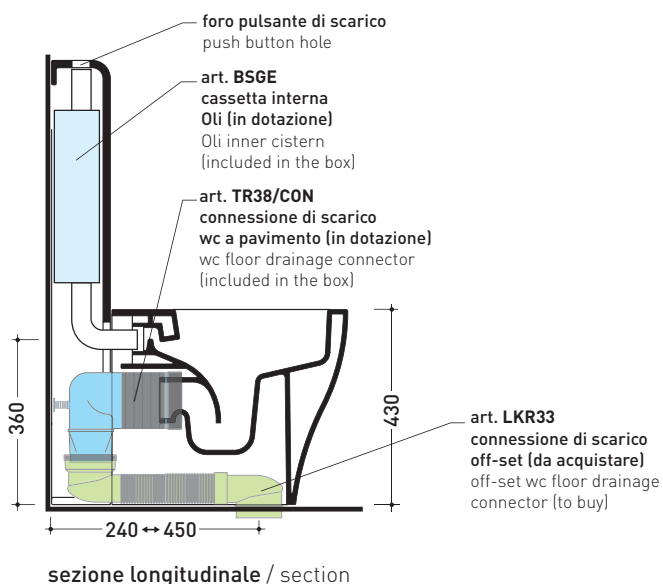

## TR38 + APP Wc btw goclean® (AP117G)

Monoblock cistern with floor trap (OLI 3-6 lt flushing system art. BSGE and drainage connector for floor trap art. TR38CON included)

Complements: Link wc back to wall goclean (LK117G)  
Quick wc back to wall goclean (QK117G)

Package dim. 103 x 17,5 x 44 cm | Weight 28,3 kg | Pz. Pallet n° 12

FLOOR TRAP (S)

sizes in mm

Please consider a 2% tolerance on indicated measurements

CERAMIC: glossy finish

matt finish