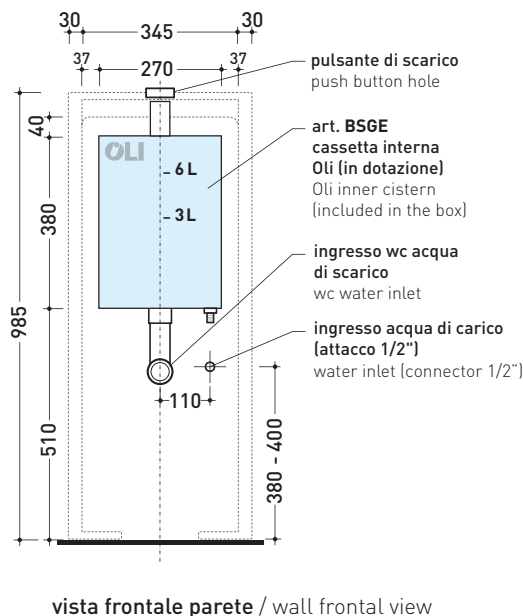

## TR38 + APP Wc btw goclean® (AP117G)

Monoblock cistern with floor trap (OLI 3-6 lt flushing system art. BSGE and drainage connector for floor trap art. TR38CON included)

Complements: Link wc back to wall goclean (LK117G)  
Quick wc back to wall goclean (QK117G)

Package dim. 103 x 17,5 x 44 cm | Weight 28,3 kg | Pz. Pallet n° 12

FLOOR TRAP (S)

vista zenitale / zenital view

sezione longitudinale / section

sezione longitudinale / section

vista frontale parete / wall frontal view

Package dim. 103 x 17,5 x 44 cm | Weight 28,3 kg | Pz. Pallet n° 12

FLOOR TRAP (S)

sizes in mm

Please consider a 2% tolerance on indicated measurements

CERAMIC: glossy finish

matt finish