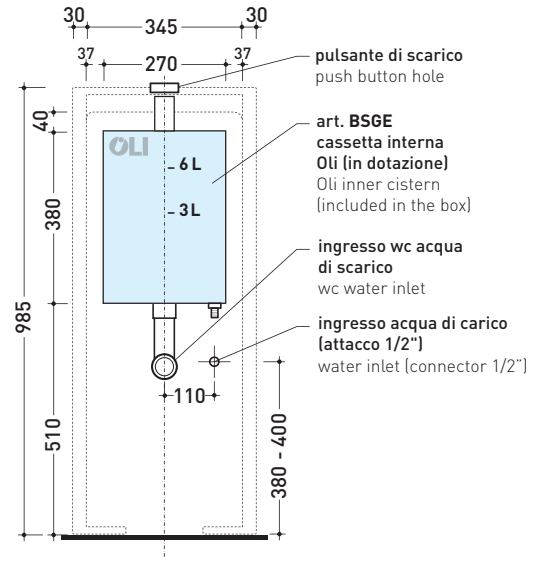

Package dim. 103 x 17,5 x 44 cm | Weight 28,3 kg | Pz. Pallet n° 12

WALL TRAP (S)

vista zenitale / zenital view

sezione longitudinale / section

sezione longitudinale / section

vista frontale parete / wall frontal view

## TR38 + APP Wc btw goclean® (AP117G)

Monoblock cistern with floor trap (OLI 3-6 lt flushing system art. BSGE and drainage connector for floor trap art. TR38CON included)

Complements: Link wc back to wall goclean (LK117G)  
Quick wc back to wall goclean (QK117G)

Package dim. 103 x 17,5 x 44 cm | Weight 28,3 kg | Pz. Pallet n° 12

FLOOR TRAP (S)

vista zenitale / zenital view

sezione longitudinale / section

sezione longitudinale / section

vista frontale parete / wall frontal view

sizes in mm

Please consider a 2% tolerance on indicated measurements

CERAMIC: glossy finish

matt finish