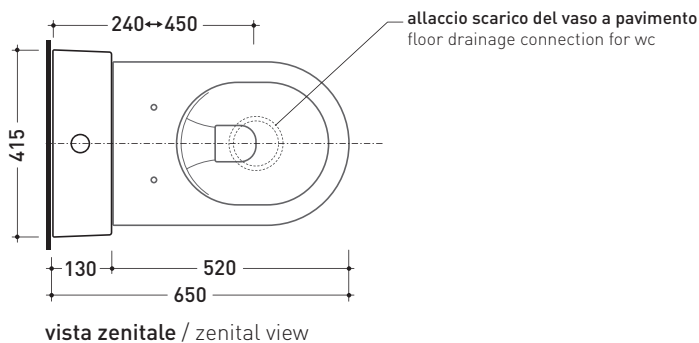

## TR38 + APP Wc btw goclean® (AP117G)

Monoblock cistern with floor trap (OLI 3-6 lt flushing system art. BSGE and drainage connector for floor trap art. TR38CON included)

Complements: Link wc back to wall goclean (LK117G)  
Quick wc back to wall goclean (QK117G)

Package dim. 103 x 17,5 x 44 cm | Weight 28,3 kg | Pz. Pallet n° 12

FLOOR TRAP (S)

sizes in mm

Please consider a 2% tolerance on indicated measurements

CERAMIC: glossy finish

matt finish