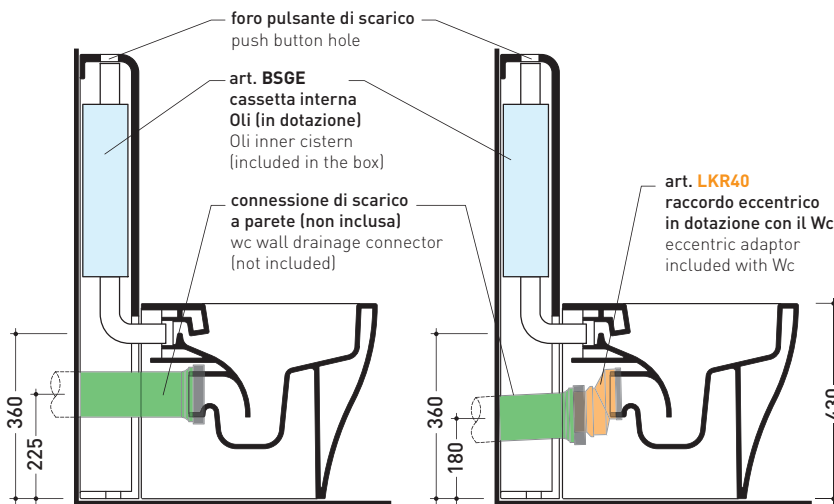

## TR38 + APP Wc btw goclean® (AP117G)

Monoblock cistern with floor trap (OLI 3-6 lt flushing system art. BSGE and drainage connector for floor trap art. TR38CON included)

Complements: Link wc back to wall goclean (LK117G)  
Quick wc back to wall goclean (QK117G)

Package dim. 103 x 17,5 x 44 cm | Weight 28,3 kg | Pz. Pallet n° 12

WALL TRAP (S)

vista zenitale / zenital view

sezione longitudinale / section

sezione longitudinale / section

vista frontale parete / wall frontal view