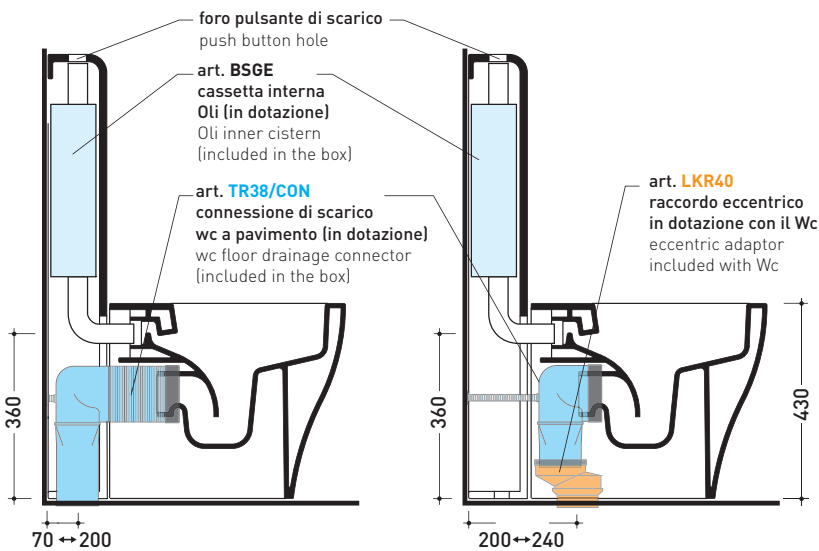

## TR38 + APP Wc btw goclean® (AP117G)

Monoblock cistern with floor trap (OLI 3-6 lt flushing system art. BSGE and drainage connector for floor trap art. TR38CON included)

Complements: Link wc back to wall goclean (LK117G)  
Quick wc back to wall goclean (QK117G)

Package dim. 103 x 17,5 x 44 cm | Weight 28,3 kg | Pz. Pallet n° 12

FLOOR TRAP (S)

vista zenitale / zenital view

sezione longitudinale / section

sezione longitudinale / section

vista frontale parete / wall frontal view