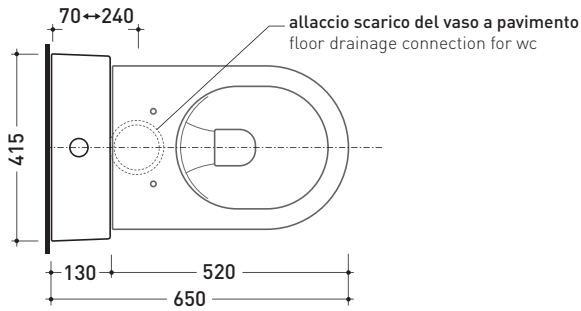

## TR38 + APP Wc btw goclean® (AP117G)

Monoblock cistern with floor trap (OLI 3-6 lt flushing system art. BSGE and drainage connector for floor trap art. TR38CON included)

Complements: Link wc back to wall goclean (LK117G)  
Quick wc back to wall goclean (QK117G)

Package dim. 103 x 17,5 x 44 cm | Weight 28,3 kg | Pz. Pallet n° 12

FLOOR TRAP (S)

vista zenitale / zenital view

sezione longitudinale / section

sezione longitudinale / section

vista frontale parete / wall frontal view