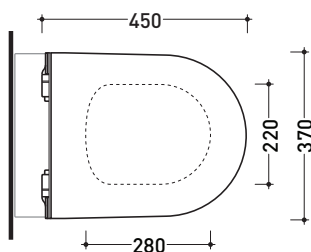

## QKCW05

SLIM Soft-closing thermosetting seat&cover with **QUICK-RELEASE HINGES**

Complements: **Vaso btw Quick** (QK117)  
**Vaso btw Quick goclean** (QK117G)  
**Vaso btw Quick Plus goclean** (QK117RG)  
**Wall hung wc Quick** (QK118)  
**Monoblock wc Quick** (QK116)

Package dim. **47 x 39 x 7 cm** | Weight **2,9 kg** | Pz. Pallet n° -

CE

art. QK118  
vista zenitale / zenital view

art. QK117 - QK117G - QK117RG  
vista zenitale / zenital view

art. QK116  
vista zenitale / zenital view

art. QK118  
vista laterale / lateral view

art. QK117 - QK117G - QK117RG  
vista laterale / lateral view

art. QK116  
vista laterale / lateral view

sizes in mm

**THERMOSETTING:** glossy finish

white