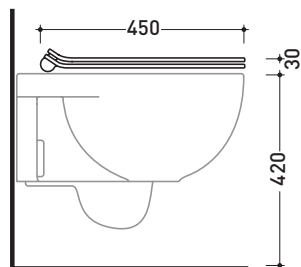

Package dim. **47 x 39 x 7 cm** | Weight **2,9 kg** | Pz. Pallet n° -

CE

art. QK118  
vista zenitale / zenital view

art. QK117 - QK117G - QK117RG  
vista zenitale / zenital view

art. QK116  
vista zenitale / zenital view

art. QK118  
vista laterale / lateral view

art. QK117 - QK117G - QK117RG  
vista laterale / lateral view

art. QK116  
vista laterale / lateral view

sizes in mm

**THERMOSETTING:** glossy finish

white