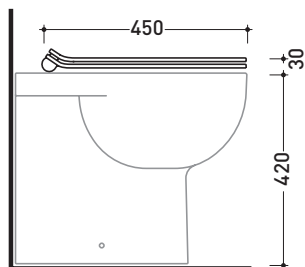

Package dim. **47 x 39 x 7 cm** | Weight **2,9 kg** | Pz. Pallet n° -

CE

art. QK118  
vista zenitale / zenital view

art. QK117 - QK117G - QK117RG  
vista zenitale / zenital view

art. QK116  
vista zenitale / zenital view

art. QK118  
vista laterale / lateral view

art. QK117 - QK117G - QK117RG  
vista laterale / lateral view

art. QK116  
vista laterale / lateral view

sizes in mm

**THERMOSETTING:** glossy finish

white