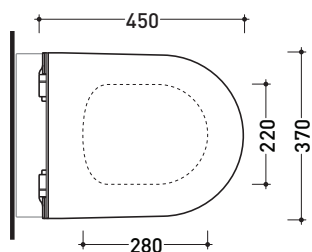

## QKCW05

SLIM Soft-closing thermosetting seat&cover with **QUICK-RELEASE HINGES**

Complements: **Vaso btw Quick** (QK117)  
**Vaso btw Quick goclean** (QK117G)  
**Vaso btw Quick Plus goclean** (QK117RG)  
**Wall hung wc Quick** (QK118)  
**Monoblock wc Quick** (QK116)

Package dim. **47 x 39 x 7 cm** | Weight **2,9 kg** | Pz. Pallet n° -

CE

art. QK118  
vista zenitale / zenital view

art. QK117 - QK117G - QK117RG  
vista zenitale / zenital view

art. QK116  
vista zenitale / zenital view

art. QK118  
vista laterale / lateral view

art. QK117 - QK117G - QK117RG  
vista laterale / lateral view

art. QK116  
vista laterale / lateral view

sizes in mm

**THERMOSETTING:** glossy finish

white