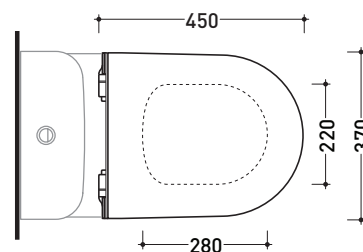

Package dim. **47 x 39 x 7 cm** | Weight **2,9 kg** | Pz. Pallet n° -

CE

art. QK118  
vista zenitale / zenital view

art. QK117 - QK117G - QK117RG  
vista zenitale / zenital view

art. QK116  
vista zenitale / zenital view

art. QK118  
vista laterale / lateral view

art. QK117 - QK117G - QK117RG  
vista laterale / lateral view

art. QK116  
vista laterale / lateral view

sizes in mm

**THERMOSETTING:** glossy finish

white