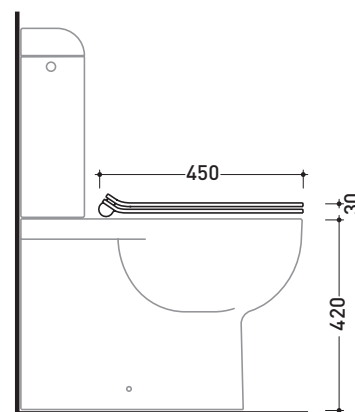

Package dim. **47 x 39 x 7 cm** | Weight **2,9 kg** | Pz. Pallet n° -

CE

art. QK118  
vista zenitale / zenital view

art. QK117 - QK117G - QK117RG  
vista zenitale / zenital view

art. QK116  
vista zenitale / zenital view

art. QK118  
vista laterale / lateral view

art. QK117 - QK117G - QK117RG  
vista laterale / lateral view

art. QK116  
vista laterale / lateral view

sizes in mm

**THERMOSETTING:** glossy finish

white