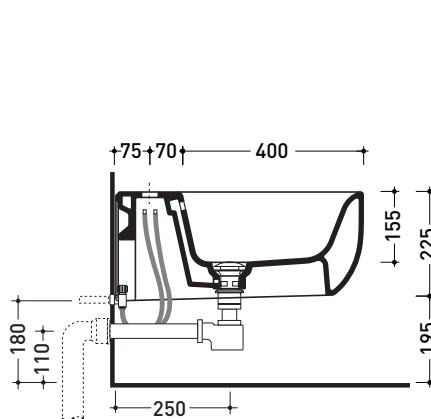

## FU218

Wall hung single-hole bidet (fixing kit included art. 9008)

• WITH OVERFLOW • WITHOUT HOLE ON DEMAND

Complements: **Line taps bidet:** ONE - NOKÈ - SI - FOLD - X1  
**Line accessories:** TWO - HOOP - NOKÈ - FOLD

Package dim. **cm** | Weight **18 kg** | Pz. Pallet n° -

UNI EN 14528 - CL20 Dop-No14528

vista zenitale / zenital view

vista laterale / lateral view

sezione longitudinale / section

art. 9008  
 kit di fissaggio  
 Fischer (in dotazione)  
 Fischer fixing kit  
 (included in the box)

vista retro / back view

sizes in mm

CERAMIC: glossy finish

white

matt finish

milky white

carbone

argilla