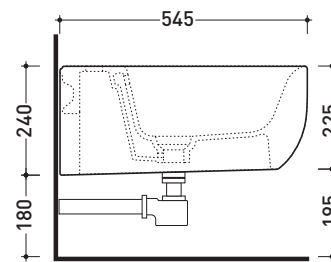

## FU218

Wall hung single-hole bidet (fixing kit included art. 9008)

• WITH OVERFLOW • WITHOUT HOLE ON DEMAND

Complements: **Line taps bidet:** ONE - NOKÈ - SI - FOLD - X1  
**Line accessories:** TWO - HOOP - NOKÈ - FOLD

Package dim. **cm** | Weight **18 kg** | Pz. Pallet n° -

UNI EN 14528 - CL20 Dop-No14528

vista zenitale / zenital view

vista laterale / lateral view

sezione longitudinale / section

art. 9008  
 kit di fissaggio  
 Fischer (in dotazione)  
 Fischer fixing kit  
 (included in the box)