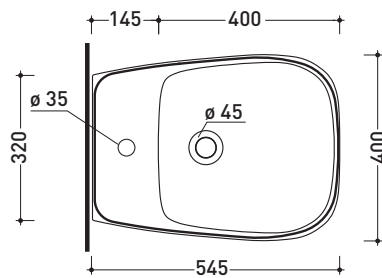

## FU218

Wall hung single-hole bidet (fixing kit included art. 9008)

• WITH OVERFLOW • WITHOUT HOLE ON DEMAND

Complements: **Line taps bidet:** ONE - NOKÈ - SI - FOLD - X1  
**Line accessories:** TWO - HOOP - NOKÈ - FOLD

Package dim. **cm** | Weight **18 kg** | Pz. Pallet n° -

UNI EN 14528 - CL20 Dop-No14528

vista zenitale / zenital view

vista laterale / lateral view

sezione longitudinale / section

art. 9008  
 kit di fissaggio  
 Fischer (in dotazione)  
 Fischer fixing kit  
 (included in the box)