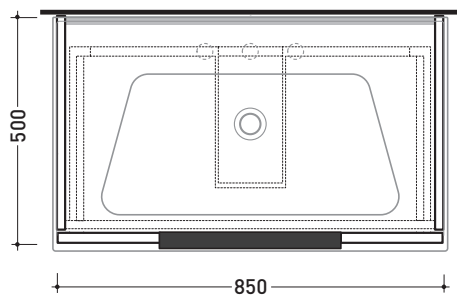

2018

BBX815 Box / Bloom 85

Wall hung vanity unit H50 with 2 drawers
suitable for Bloom 85 console

Complements: Console Bloom 85 (BM85L)
Line taps basin: ONE - NOKÈ - SI - FOLD - X1
Line accessories: TWO - HOOP - NOKÈ - FOLD

Technical accessories: Chrome siphon (SIFL/CR)
Telescopic chrome siphon (SIFL066)

Package dim. | Weight **34,6 kg** | Pz. Pallet n°

CE

vista zenitale / zenital view

assonometria / axonometry

vista frontale / frontal view

sezione longitudinale / section

sizes in mm

WOOD: finish

OK Alry

OJ Bianco

OJ Grigio

OJ Canapa