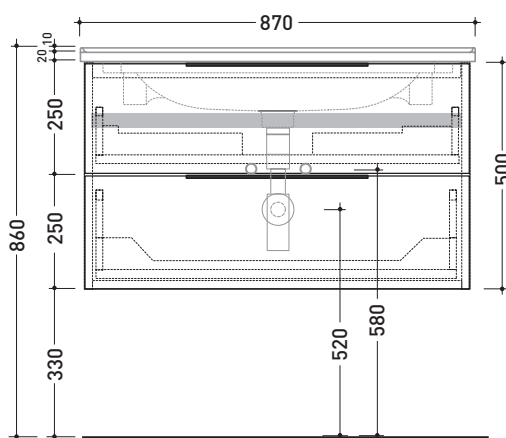

2018

BBX815 Box / Bloom 85

Wall hung vanity unit H50 with 2 drawers
suitable for Bloom 85 console

Complements: Console Bloom 85 (BM85L)
Line taps basin: ONE - NOKÈ - SI - FOLD - X1
Line accessories: TWO - HOOP - NOKÈ - FOLD

Technical accessories: Chrome siphon (SIFL/CR)
Telescopic chrome siphon (SIFL066)

Package dim. | Weight **34,6 kg** | Pz. Pallet n°

CE

vista zenitale / zenital view

assonometria / axonometry

vista frontale / frontal view

sezione longitudinale / section

sizes in mm

WOOD: finish

OK Alry

OJ Bianco

OJ Grigio

OJ Canapa