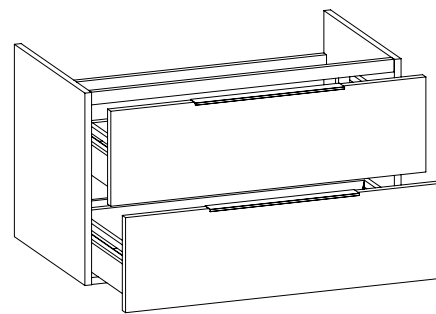

2018

BBX815 Box / Bloom 85

Wall hung vanity unit H50 with 2 drawers
suitable for Bloom 85 console

Complements: Console Bloom 85 (BM85L)
Line taps basin: ONE - NOKÈ - SI - FOLD - X1
Line accessories: TWO - HOOP - NOKÈ - FOLD

Technical accessories: Chrome siphon (SIFL/CR)
Telescopic chrome siphon (SIFL066)

Package dim. | Weight **34,6 kg** | Pz. Pallet n°

CE

vista zenitale / zenital view

assonometria / axonometry

vista frontale / frontal view