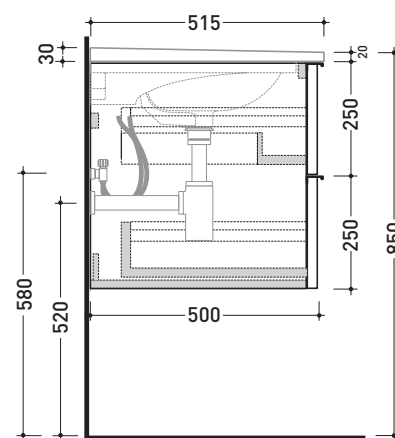

2018

BBX815 Box / Bloom 85

Wall hung vanity unit H50 with 2 drawers
suitable for Bloom 85 console

Complements: Console Bloom 85 (BM85L)
Line taps basin: ONE - NOKÈ - SI - FOLD - X1
Line accessories: TWO - HOOP - NOKÈ - FOLD

Technical accessories: Chrome siphon (SIFL/CR)
Telescopic chrome siphon (SIFL066)

Package dim. | Weight **34,6 kg** | Pz. Pallet n°

CE

vista zenitale / zenital view

assonometria / axonometry

vista frontale / frontal view

sezione longitudinale / section

sizes in mm

WOOD: finish

OK Alry

OJ Bianco

OJ Grigio

OJ Canapa