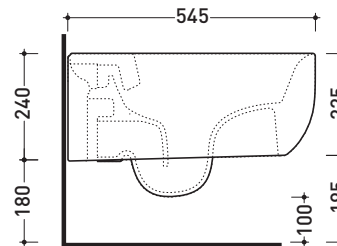

Package dim. cm | Weight 18,5 kg | Pz. Pallet n° -

UNI EN 997

Dop-No997

Flaminia does not recommend combining this toilet model with rapid-flow/flushometer systems or traditional high tanks

vista zenitale / zenital view

vista laterale / lateral view

sezione longitudinale / section

art. 9008
 kit di fissaggio
 Fischer (in dotazione)
 Fischer fixing kit
 (included in the box)

vista retro / back view

sizes in mm

Please consider a 2% tolerance on indicated measurements