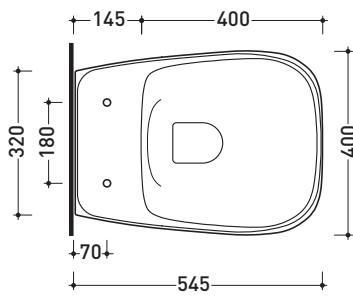

FU118G

Wall hung wc with goclean® system (fixing kit included art. 9008)

Complements: **SLIM soft-closing thermosetting seat&cover (FUCW05)**
 Line accessories: TWO - HOOP - NOKÉ - FOLD

Technical accessories: **Universal fixing bracket for wall hung wc/bidet (41/P)**

Package dim. cm | Weight 18,5 kg | Pz. Pallet n° -

UNI EN 997

Dop-No997

Flaminia does not recommend combining this toilet model with rapid-flow/flushometer systems or traditional high tanks

vista zenitale / zenital view

vista laterale / lateral view

sezione longitudinale / section

art. 9008
 kit di fissaggio
 Fischer (in dotazione)
 Fischer fixing kit
 (included in the box)

vista retro / back view

sizes in mm

Please consider a 2% tolerance on indicated measurements