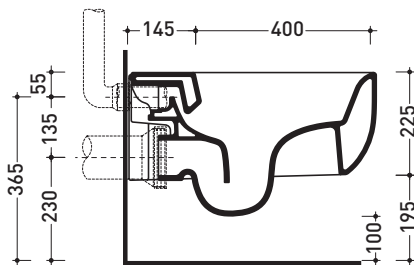

Package dim. cm | Weight 18,5 kg | Pz. Pallet n° -

UNI EN 997

Dop-No997

Flaminia does not recommend combining this toilet model with rapid-flow/flushometer systems or traditional high tanks

vista zenitale / zenital view

vista laterale / lateral view

sezione longitudinale / section

art. 9008
 kit di fissaggio
 Fischer (in dotazione)
 Fischer fixing kit
 (included in the box)

vista retro / back view

sizes in mm

Please consider a 2% tolerance on indicated measurements