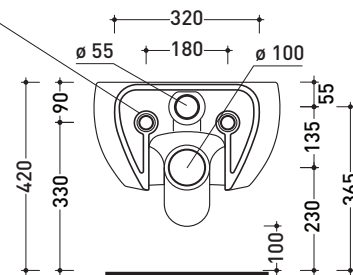

Package dim. cm | Weight 18,5 kg | Pz. Pallet n° -

UNI EN 997

Dop-No997

Flaminia does not recommend combining this toilet model with rapid-flow/flushometer systems or traditional high tanks

vista zenitale / zenital view

vista laterale / lateral view

sezione longitudinale / section

art. 9008
 kit di fissaggio
 Fischer (in dotazione)
 Fischer fixing kit
 (included in the box)

vista retro / back view

sizes in mm

Please consider a 2% tolerance on indicated measurements