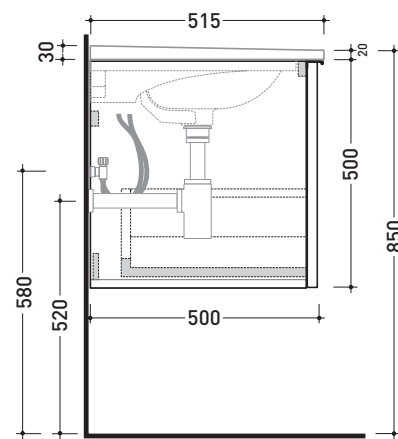

## BBX811 Box / Bloom 85

Wall hung vanity unit H50 with 1 drawer  
suitable for Bloom 85 console

Complements: Console Bloom 85 (BM85L)  
Line taps basin: ONE - NOKÈ - SI - FOLD - X1  
Line accessories: TWO - HOOP - NOKÈ - FOLD

Technical accessories: Chrome siphon (SIFL/CR)  
Telescopic chrome siphon (SIFL066)

Package dim. | Weight **25,6 kg** | Pz. Pallet n°

CE

vista zenitale / zenital view

assonometria / axonometry

vista frontale / frontal view

sezione longitudinale / section

sizes in mm

WOOD: finish

OK Alry | OJ Bianco | OJ Grigio | OJ Canapa

<http://www.ceramicaflaminia.it/en/products/341-bloom>

©ceramicaflaminiaspa - All rights reserved. Unauthorized copying, publication, reproduction as well as partial reproduction are prohibited