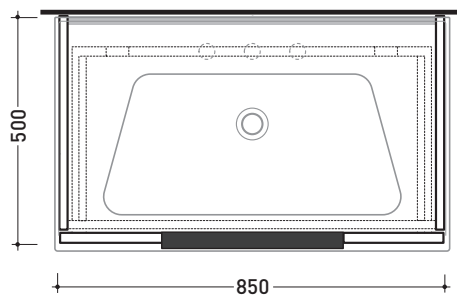

## BBX811 Box / Bloom 85

Wall hung vanity unit H50 with 1 drawer  
suitable for Bloom 85 console

Complements: Console Bloom 85 (BM85L)  
Line taps basin: ONE - NOKÈ - SI - FOLD - X1  
Line accessories: TWO - HOOP - NOKÈ - FOLD

Technical accessories: Chrome siphon (SIFL/CR)  
Telescopic chrome siphon (SIFL066)

Package dim. | Weight **25,6 kg** | Pz. Pallet n°

CE

vista zenitale / zenital view

assonometria / axonometry

vista frontale / frontal view

sezione longitudinale / section

sizes in mm

WOOD: finish

OK Alry | OJ Bianco | OJ Grigio | OJ Canapa

<http://www.ceramicaflaminia.it/en/products/341-bloom>

©ceramicaflaminiaspa - All rights reserved. Unauthorized copying, publication, reproduction as well as partial reproduction are prohibited