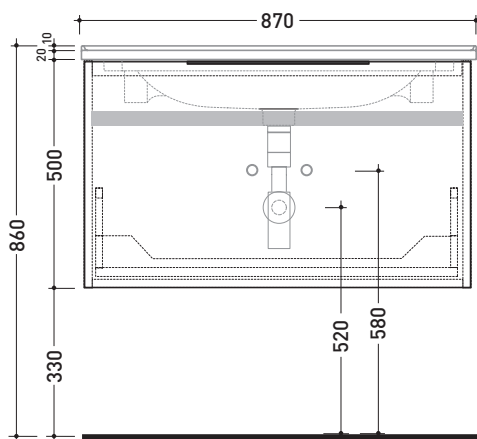

## BBX811 Box / Bloom 85

Wall hung vanity unit H50 with 1 drawer  
suitable for Bloom 85 console

Complements: Console Bloom 85 (BM85L)  
Line taps basin: ONE - NOKÈ - SI - FOLD - X1  
Line accessories: TWO - HOOP - NOKÈ - FOLD

Technical accessories: Chrome siphon (SIFL/CR)  
Telescopic chrome siphon (SIFL066)

Package dim. | Weight **25,6 kg** | Pz. Pallet n°

CE

vista zenitale / zenital view

assonometria / axonometry

vista frontale / frontal view

sezione longitudinale / section

sizes in mm

WOOD: finish

OK Alry | OJ Bianco | OJ Grigio | OJ Canapa

<http://www.ceramicaflaminia.it/en/products/341-bloom>

©ceramicaflaminiaspa - All rights reserved. Unauthorized copying, publication, reproduction as well as partial reproduction are prohibited