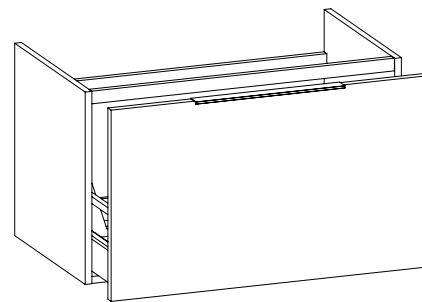

## BBX811 Box / Bloom 85

Wall hung vanity unit H50 with 1 drawer  
suitable for Bloom 85 console

Complements: Console Bloom 85 (BM85L)  
Line taps basin: ONE - NOKÈ - SI - FOLD - X1  
Line accessories: TWO - HOOP - NOKÈ - FOLD

Technical accessories: Chrome siphon (SIFL/CR)  
Telescopic chrome siphon (SIFL066)

Package dim. | Weight **25,6 kg** | Pz. Pallet n°

CE

vista zenitale / zenital view

assonometria / axonometry

vista frontale / frontal view