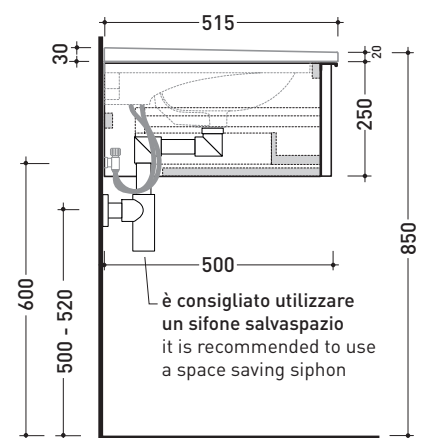

2018

BBX993 Box / Bloom 85

Wall hung vanity unit H25 with 1 drawer
suitable for Bloom 85 console

Complements: Console Bloom 70 (BM85L)
Line taps basin: ONE - NOKÈ - SI - FOLD - X1
Line accessories: TWO - HOOP - NOKÈ - FOLD

Technical accessories: Chrome space saving basin siphon (SIFL03)

Package dim. | Weight **18,5 kg** | Pz. Pallet n°

CE

vista zenitale / zenital view

assonometria / axonometry

vista frontale / frontal view

sezione longitudinale / section