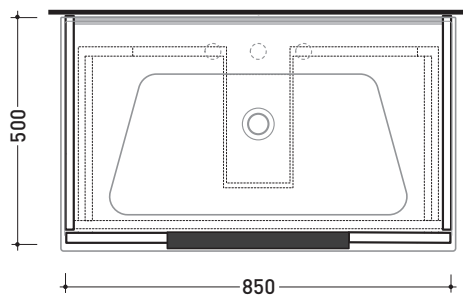

2018

BBX993 Box / Bloom 85

Wall hung vanity unit H25 with 1 drawer
suitable for Bloom 85 console

Complements: Console Bloom 70 (BM85L)
Line taps basin: ONE - NOKÈ - SI - FOLD - X1
Line accessories: TWO - HOOP - NOKÈ - FOLD

Technical accessories: Chrome space saving basin siphon (SIFL03)

Package dim. | Weight **18,5 kg** | Pz. Pallet n°

CE

vista zenitale / zenital view

assonometria / axonometry

vista frontale / frontal view

sezione longitudinale / section