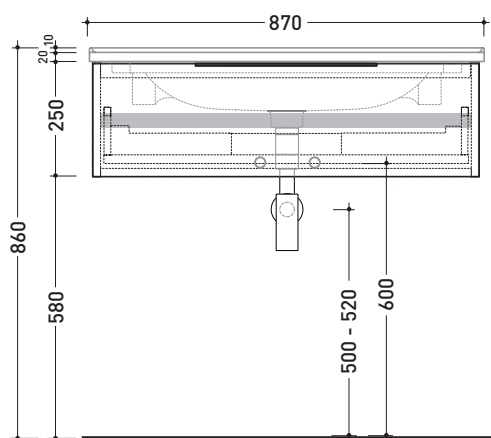

2018

BBX993 Box / Bloom 85

Wall hung vanity unit H25 with 1 drawer
suitable for Bloom 85 console

Complements: Console Bloom 70 (BM85L)
Line taps basin: ONE - NOKÈ - SI - FOLD - X1
Line accessories: TWO - HOOP - NOKÈ - FOLD

Technical accessories: Chrome space saving basin siphon (SIFL03)

Package dim. | Weight **18,5 kg** | Pz. Pallet n°

CE

vista zenitale / zenital view

assonometria / axonometry

vista frontale / frontal view

sezione longitudinale / section