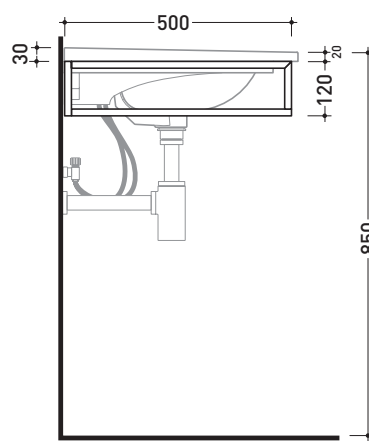

design ANGELETTI - RUZZA

2018

BM85S Bloom 85

Wall hung metal towel rail
suitable for consolle Bloom 85

Complements: Console Bloom 85 (BM85L)
Line taps basin: ONE - NOKÈ - SI - FOLD - X1
Line accessories: TWO - HOOP - NOKÈ - FOLD

Technical accessories: Chrome siphon (SIFL/CR) - Telescopic chrome siphon (SIFL066)
Mat black basin siphon (SIFLNE)

Package dim. | Weight **1,5 kg** | Pz. Pallet n°

CE

vista zenitale / zenital view

assonometria / axonometry

vista frontale / frontal view

sezione longitudinale / section

sizes in mm

METAL: glossy finish

chrome

matt finish

black