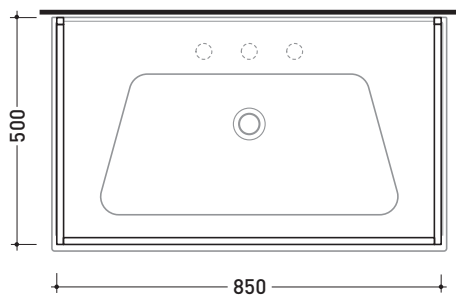

design ANGELETTI - RUZZA

2018

BM85S Bloom 85

Wall hung metal towel rail
suitable for consolle Bloom 85

Complements: Console Bloom 85 (BM85L)
Line taps basin: ONE - NOKÈ - SI - FOLD - X1
Line accessories: TWO - HOOP - NOKÈ - FOLD

Technical accessories: Chrome siphon (SIFL/CR) - Telescopic chrome siphon (SIFL066)
Mat black basin siphon (SIFLNE)

Package dim. | Weight **1,5 kg** | Pz. Pallet n°

CE

vista zenitale / zenital view

assonometria / axonometry

vista frontale / frontal view

sezione longitudinale / section

sizes in mm

METAL: glossy finish

chrome

matt finish

black