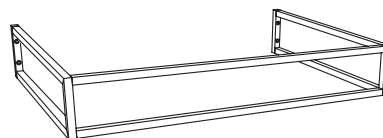

design ANGELETTI - RUZZA

2018

BM85S Bloom 85

Wall hung metal towel rail
suitable for consolle Bloom 85

Complements: Console Bloom 85 (BM85L)
Line taps basin: ONE - NOKÈ - SI - FOLD - X1
Line accessories: TWO - HOOP - NOKÈ - FOLD

Technical accessories: Chrome siphon (SIFL/CR) - Telescopic chrome siphon (SIFL066)
Mat black basin siphon (SIFLNE)

Package dim. | Weight **1,5 kg** | Pz. Pallet n°

CE

vista zenitale / zenital view

assonometria / axonometry