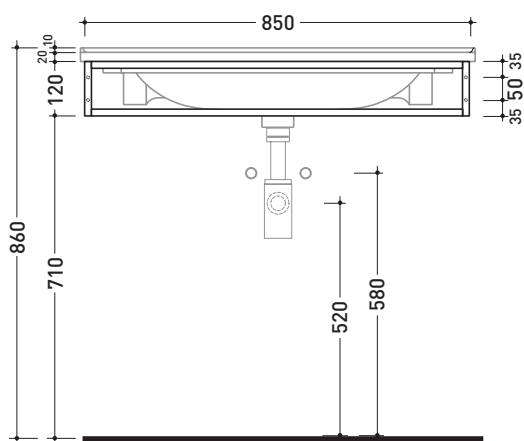

design ANGELETTI - RUZZA

2018

BM85S Bloom 85

Wall hung metal towel rail
suitable for consolle Bloom 85

Complements: Console Bloom 85 (BM85L)
Line taps basin: ONE - NOKÈ - SI - FOLD - X1
Line accessories: TWO - HOOP - NOKÈ - FOLD

Technical accessories: Chrome siphon (SIFL/CR) - Telescopic chrome siphon (SIFL066)
Mat black basin siphon (SIFLNE)

Package dim. | Weight **1,5 kg** | Pz. Pallet n°

CE

vista zenitale / zenital view

assonometria / axonometry

vista frontale / frontal view

sezione longitudinale / section

sizes in mm

METAL: glossy finish

chrome

matt finish

black