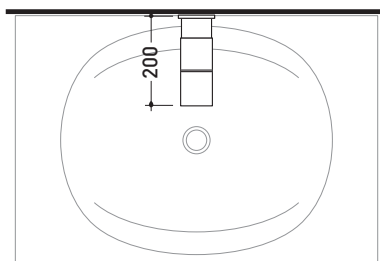

Package dim. 40 x 26 x 14 cm | Weight 3,5 kg | Pz. Pallet n° -

CE

vista frontale / frontal view

vista laterale / lateral view

vista zenitale / zenital view

sizes in mm

BRASS: glossy finish

chrome

sizes in mm