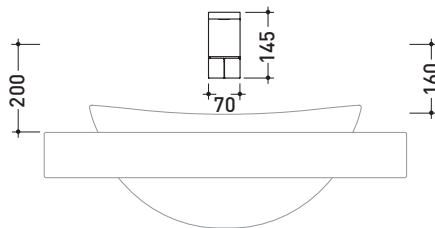

Si

→ FLAMINIA.

design **ALEXANDER DURINGER** and **STEFANO ROSINI**

2005

SI2042D Si Down

Wall-mounted dual controls basin mixer
(stop&go drain included)

Complements: **Line accessories TWO**
Line accessories HOOP

Package dim. 40 x 26 x 14 cm | Weight 3,5 kg | Pz. Pallet n° -

CE

vista frontale / frontal view

vista laterale / lateral view

vista zenitale / zenital view

sizes in mm

BRASS: glossy finish

chrome

sizes in mm