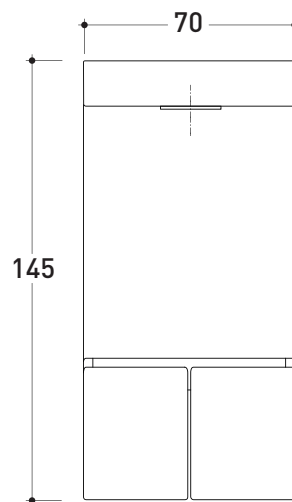

Package dim. 40 x 26 x 14 cm | Weight 3,5 kg | Pz. Pallet n° -

CE

vista frontale / frontal view

vista laterale / lateral view

vista zenitale / zenital view

sizes in mm

BRASS: glossy finish

chrome

sizes in mm