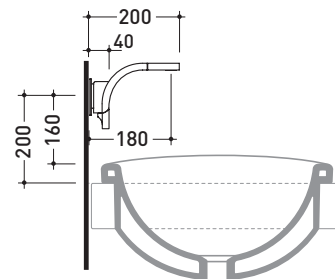

Si

→ FLAMINIA.

design **ALEXANDER DURINGER** and **STEFANO ROSINI**

2005

SI2042D Si Down

Wall-mounted dual controls basin mixer
(stop&go drain included)

Complements: **Line accessories TWO**
Line accessories HOOP

Package dim. 40 x 26 x 14 cm | Weight 3,5 kg | Pz. Pallet n° -

CE

vista frontale / frontal view

vista laterale / lateral view

vista zenitale / zenital view

sizes in mm

BRASS: glossy finish

chrome

sizes in mm