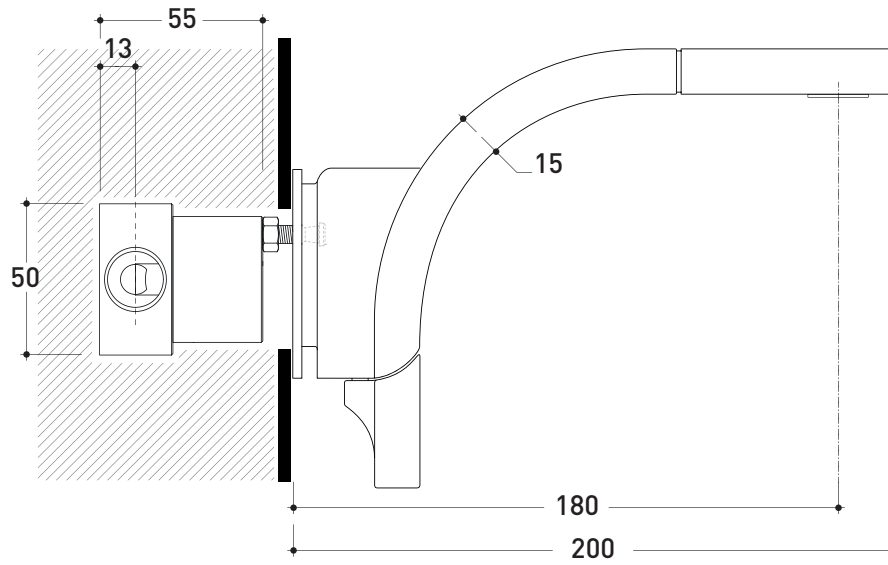

Package dim. 40 x 26 x 14 cm | Weight 3,5 kg | Pz. Pallet n° -

CE

vista frontale / frontal view

vista laterale / lateral view

vista zenitale / zenital view

sizes in mm

BRASS: glossy finish

chrome

sizes in mm