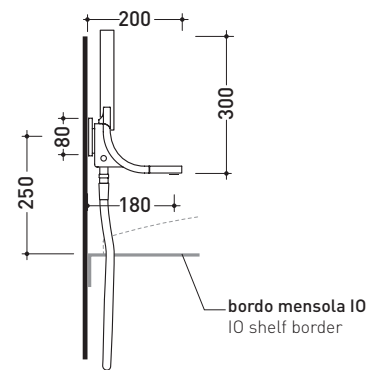

design ALEXANDER DURINGER and STEFANO ROSINI

2005

SI2081

Wall-mounted bath-tub set with dual controls, spout and handshower

Complements: Line accessories TWO
Line accessories HOOP

Package dim. 40 x 26 x 14 cm | Weight 4,5 kg | Pz. Pallet n° -

vista frontale / frontal view

vista laterale / lateral view

sizes in mm

BRASS: glossy finish

chrome

<http://www.ceramicaflaminia.it/en/products/314-si>

©ceramicaflaminiaspa - All rights reserved. Unauthorized copying, publication, reproduction as well as partial reproduction are prohibited

july 2021

art. **SI2081**

sizes in mm