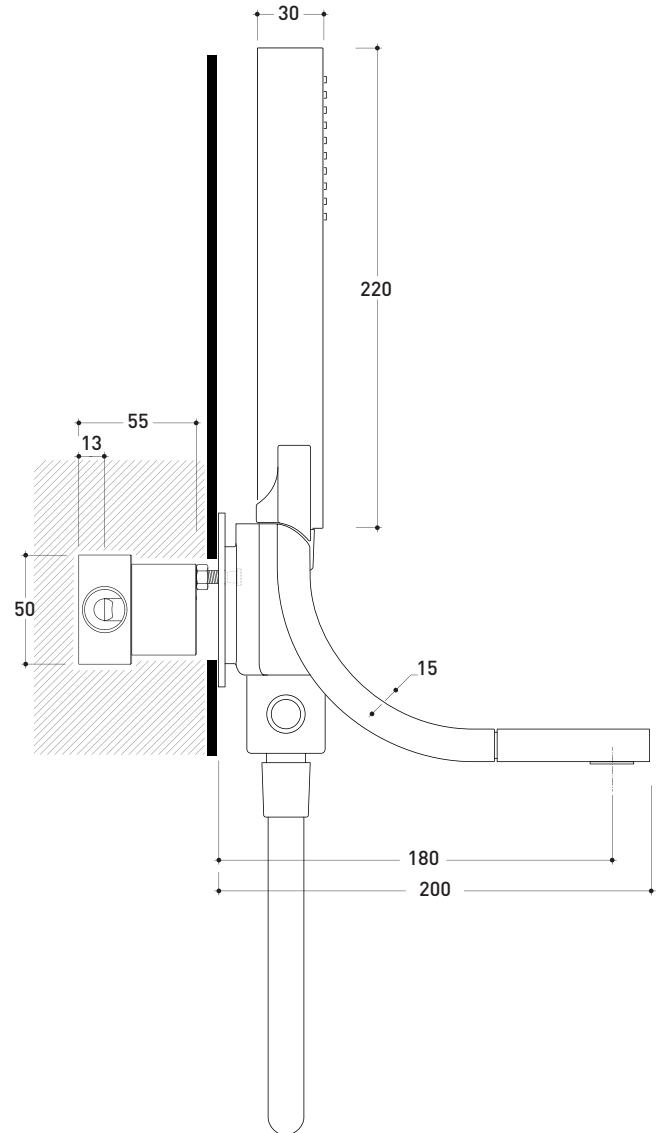

design ALEXANDER DURINGER and STEFANO ROSINI

2005

SI2081

Wall-mounted bath-tub set with dual controls, spout and handshower

Complements: Line accessories TWO
Line accessories HOOP

Package dim. 40 x 26 x 14 cm | Weight 4,5 kg | Pz. Pallet n° -

vista frontale / frontal view

vista laterale / lateral view

sizes in mm

BRASS: glossy finish

chrome

<http://www.ceramicaflaminia.it/en/products/314-si>

©ceramicaflaminiaspa - All rights reserved. Unauthorized copying, publication, reproduction as well as partial reproduction are prohibited

july 2021

art. **SI2081**

sizes in mm