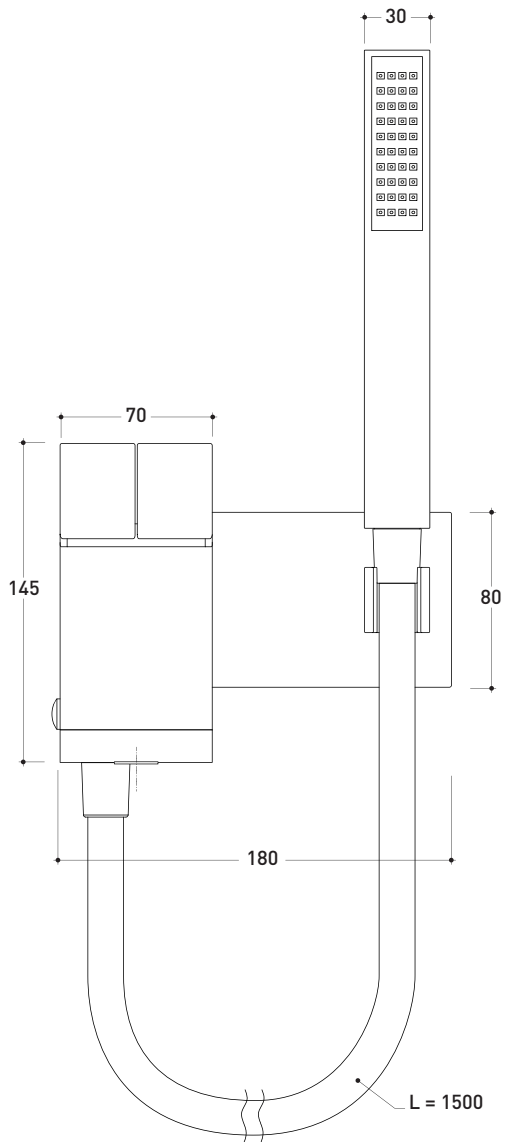

design ALEXANDER DURINGER and STEFANO ROSINI

2005

SI2081

Wall-mounted bath-tub set with dual controls, spout and handshower

Complements: Line accessories TWO
Line accessories HOOP

Package dim. 40 x 26 x 14 cm | Weight 4,5 kg | Pz. Pallet n° -

vista frontale / frontal view

vista laterale / lateral view

sizes in mm

BRASS: glossy finish

chrome

<http://www.ceramicaflaminia.it/en/products/314-si>

©ceramicaflaminiaspa - All rights reserved. Unauthorized copying, publication, reproduction as well as partial reproduction are prohibited

july 2021

art. **SI2081**

sizes in mm