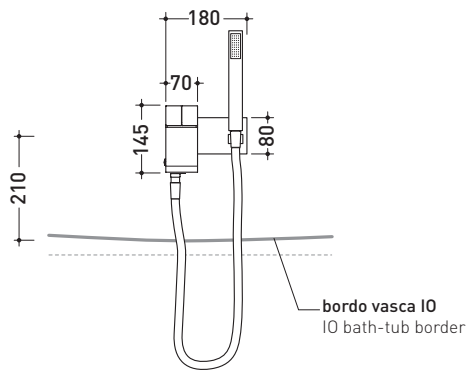

design ALEXANDER DURINGER and STEFANO ROSINI

2005

SI2081

Wall-mounted bath-tub set with dual controls, spout and handshower

Complements: Line accessories TWO
Line accessories HOOP

Package dim. 40 x 26 x 14 cm | Weight 4,5 kg | Pz. Pallet n° -

vista frontale / frontal view

vista laterale / lateral view

sizes in mm

BRASS: glossy finish

chrome

<http://www.ceramicaflaminia.it/en/products/314-si>

©ceramicaflaminiaspa - All rights reserved. Unauthorized copying, publication, reproduction as well as partial reproduction are prohibited

july 2021

art. **SI2081**

sizes in mm