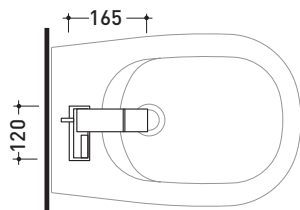

design ALEXANDER DURINGER and STEFANO ROSINI

2005

SI2023

Single lever bidet mixer

Complements: Line accessories TWO
Line accessories HOOP

Package dim. 40 x 26 x 14 cm | Weight 3,5 kg | Pz. Pallet n° -

vista laterale / lateral view

vista frontale / frontal view

vista zenitale / zenital view

sizes in mm

BRASS: glossy finish

chrome

<http://www.ceramicaflaminia.it/en/products/314-si>

©ceramicaflaminiaspa - All rights reserved. Unauthorized copying, publication, reproduction as well as partial reproduction are prohibited

july 2021

art. **SI2023**

sizes in mm