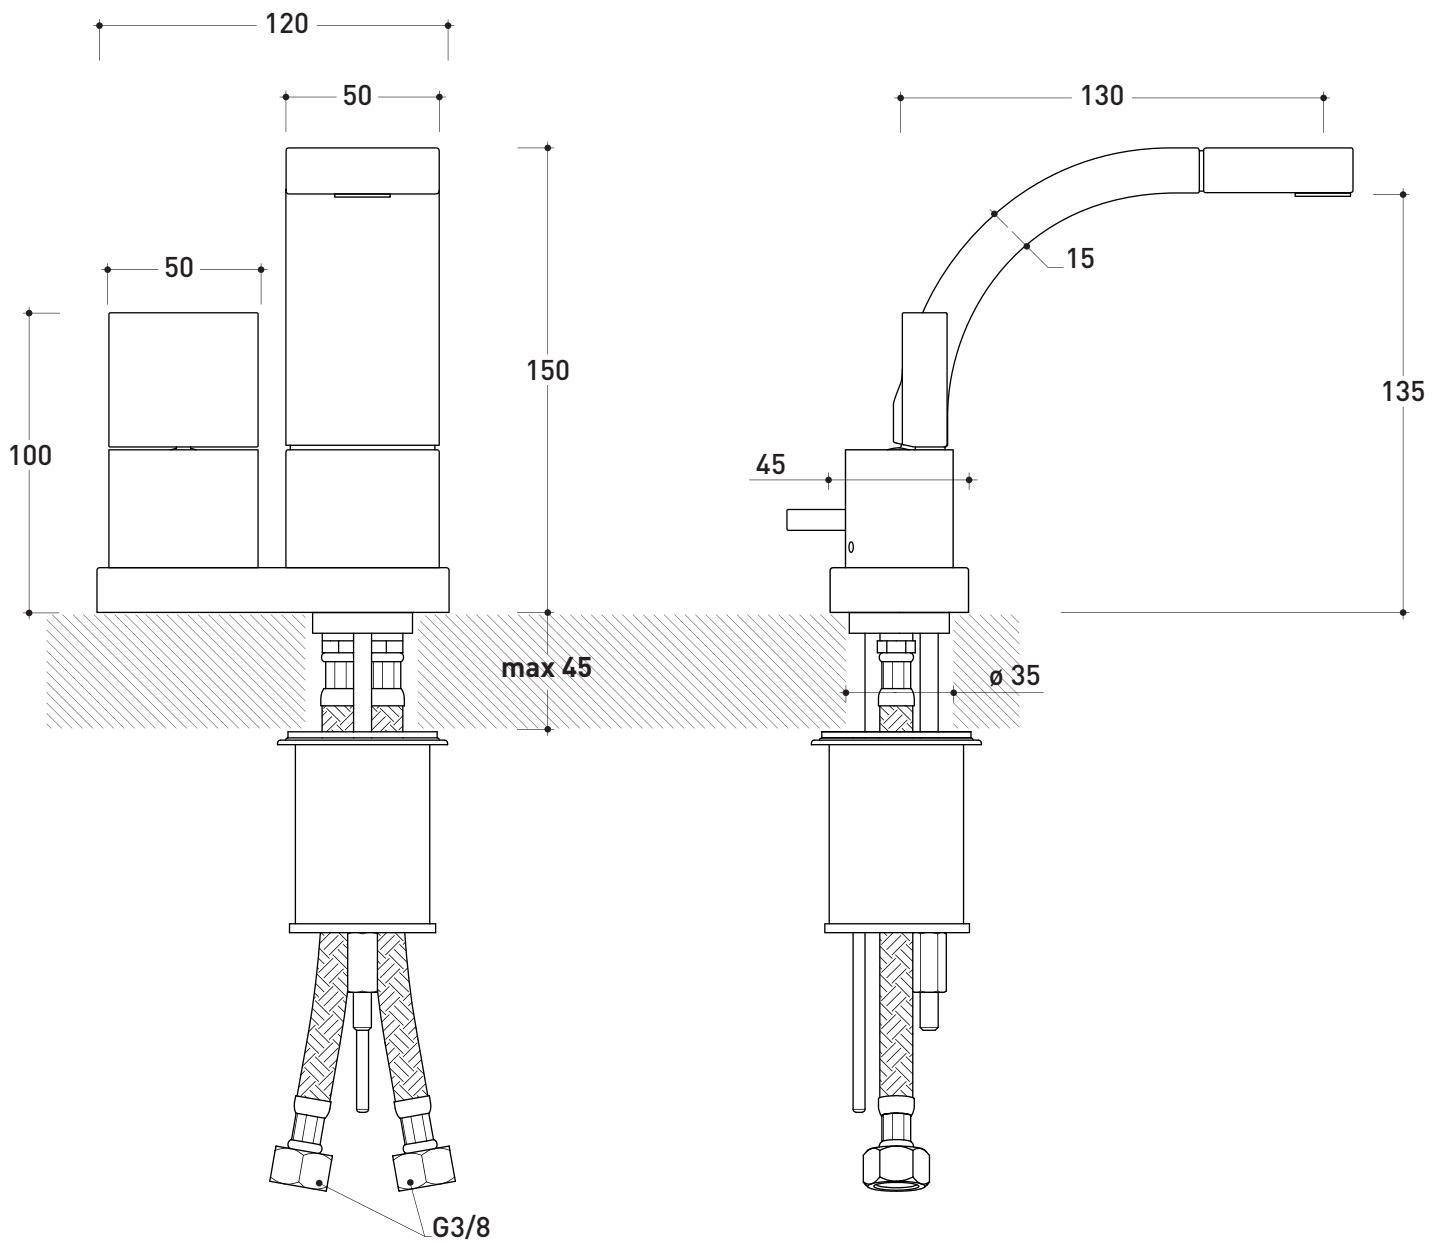

design ALEXANDER DURINGER and STEFANO ROSINI

2005

SI2023

Single lever bidet mixer

Complements: Line accessories TWO
Line accessories HOOP

Package dim. 40 x 26 x 14 cm | Weight 3,5 kg | Pz. Pallet n° -

vista laterale / lateral view

vista frontale / frontal view

vista zenitale / zenital view

sizes in mm

BRASS: glossy finish

chrome

<http://www.ceramicaflaminia.it/en/products/314-si>

©ceramicaflaminiaspa - All rights reserved. Unauthorized copying, publication, reproduction as well as partial reproduction are prohibited

july 2021

art. **SI2023**

sizes in mm