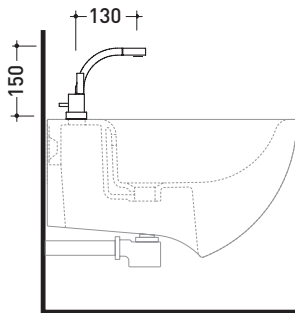

design ALEXANDER DURINGER and STEFANO ROSINI

2005

SI2023

Single lever bidet mixer

Complements: Line accessories TWO
Line accessories HOOP

Package dim. 40 x 26 x 14 cm | Weight 3,5 kg | Pz. Pallet n° -

vista laterale / lateral view

vista frontale / frontal view

vista zenitale / zenital view

sizes in mm

BRASS: glossy finish

chrome

<http://www.ceramicaflaminia.it/en/products/314-si>

©ceramicaflaminiaspa - All rights reserved. Unauthorized copying, publication, reproduction as well as partial reproduction are prohibited

july 2021

art. **SI2023**

sizes in mm