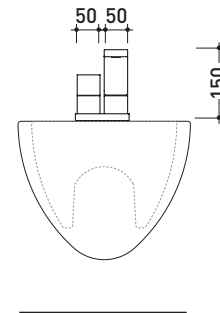

design ALEXANDER DURINGER and STEFANO ROSINI

2005

SI2023

Single lever bidet mixer

Complements: Line accessories TWO
Line accessories HOOP

Package dim. 40 x 26 x 14 cm | Weight 3,5 kg | Pz. Pallet n° -

vista laterale / lateral view

vista frontale / frontal view

vista zenitale / zenital view

sizes in mm

BRASS: glossy finish

chrome

<http://www.ceramicaflaminia.it/en/products/314-si>

©ceramicaflaminiaspa - All rights reserved. Unauthorized copying, publication, reproduction as well as partial reproduction are prohibited

july 2021

art. **SI2023**

sizes in mm