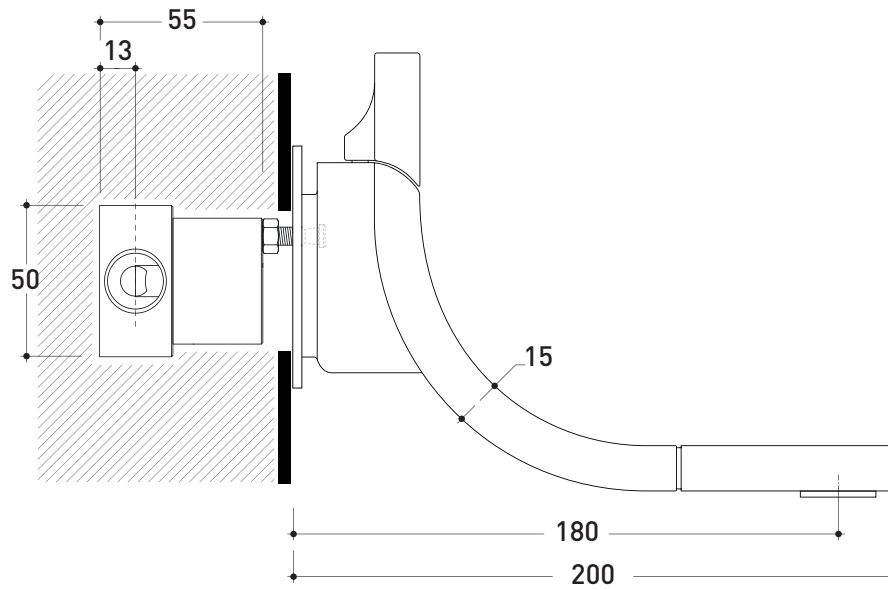

design ALEXANDER DURINGER and STEFANO ROSINI

2005

SI2042U Si UpWall-mounted dual controls basin mixer
(stop&go drain included)Complements: Line accessories TWO
Line accessories HOOP

Package dim. 40 x 26 x 14 cm | Weight 3,5 kg | Pz. Pallet n° -

vista frontale / frontal view

vista laterale / lateral view

vista zenitale / zenital view

sizes in mm

BRASS: glossy finish

chrome

<http://www.ceramicaflaminia.it/en/products/314-si>

©ceramicaflaminiaspa - All rights reserved. Unauthorized copying, publication, reproduction as well as partial reproduction are prohibited

july 2021

art. **SI2042U**

sizes in mm