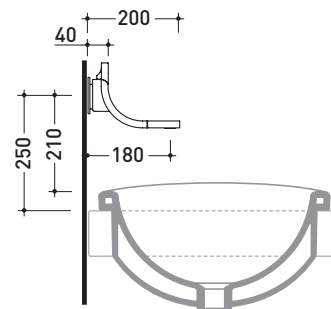

design ALEXANDER DURINGER and STEFANO ROSINI

2005

SI2042U Si UpWall-mounted dual controls basin mixer
(stop&go drain included)Complements: Line accessories TWO
Line accessories HOOP

Package dim. 40 x 26 x 14 cm | Weight 3,5 kg | Pz. Pallet n° -

vista frontale / frontal view

vista laterale / lateral view

vista zenitale / zenital view

sizes in mm

BRASS: glossy finish

chrome

<http://www.ceramicaflaminia.it/en/products/314-si>

©ceramicaflaminiaspa - All rights reserved. Unauthorized copying, publication, reproduction as well as partial reproduction are prohibited

july 2021

art. **SI2042U**

sizes in mm