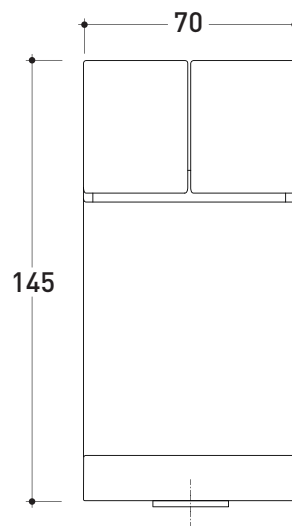

design ALEXANDER DURINGER and STEFANO ROSINI

2005

SI2042U Si UpWall-mounted dual controls basin mixer
(stop&go drain included)Complements: Line accessories TWO
Line accessories HOOP

Package dim. 40 x 26 x 14 cm | Weight 3,5 kg | Pz. Pallet n° -

vista frontale / frontal view

vista laterale / lateral view

vista zenitale / zenital view

sizes in mm

BRASS: glossy finish

chrome

<http://www.ceramicaflaminia.it/en/products/314-si>

©ceramicaflaminiaspa - All rights reserved. Unauthorized copying, publication, reproduction as well as partial reproduction are prohibited

july 2021

art. **SI2042U**

sizes in mm