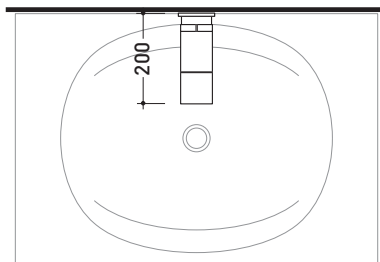

design ALEXANDER DURINGER and STEFANO ROSINI

2005

SI2042U Si UpWall-mounted dual controls basin mixer
(stop&go drain included)Complements: Line accessories TWO
Line accessories HOOP

Package dim. 40 x 26 x 14 cm | Weight 3,5 kg | Pz. Pallet n° -

vista frontale / frontal view

vista laterale / lateral view

vista zenitale / zenital view

sizes in mm

BRASS: glossy finish

chrome

<http://www.ceramicaflaminia.it/en/products/314-si>

©ceramicaflaminiaspa - All rights reserved. Unauthorized copying, publication, reproduction as well as partial reproduction are prohibited

july 2021

art. **SI2042U**

sizes in mm