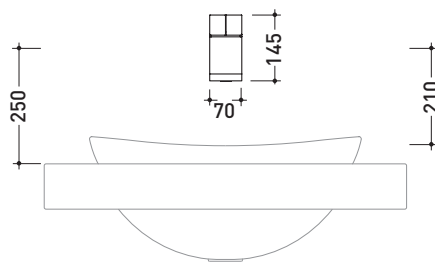

design ALEXANDER DURINGER and STEFANO ROSINI

2005

SI2042U Si UpWall-mounted dual controls basin mixer
(stop&go drain included)Complements: Line accessories TWO
Line accessories HOOP

Package dim. 40 x 26 x 14 cm | Weight 3,5 kg | Pz. Pallet n° -

vista frontale / frontal view

vista laterale / lateral view

vista zenitale / zenital view

sizes in mm

BRASS: glossy finish

chrome

<http://www.ceramicaflaminia.it/en/products/314-si>

©ceramicaflaminiaspa - All rights reserved. Unauthorized copying, publication, reproduction as well as partial reproduction are prohibited

july 2021

art. **SI2042U**

sizes in mm