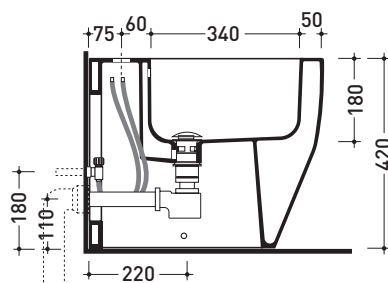

## TR217

Back to wall single-hole bidet (floor fixing kit art. 9003 included)

Complements: **Niagara panel bidet** (TR40)  
**Line taps bidet:** ONE - NOKÉ - SI - FOLD  
**Line accessories:** TWO - HOOP - NOKÉ - FOLD

Technical accessories: **Short chrome siphon for bidet** (SIFB/CR)  
**Stop & Go drain** (PLSG)  
**CERAMIC Stop & Go drain** (PLCE)  
**Two piece set chrome tap filters** (RF026)

Package dim. 56 x 39 x 45,5 cm | Weight 30,7 kg | Pz. Pallet n° 15

CE UNI EN 14528 - CL20 Dop-No14528

vista zenitale / zenital view

vista laterale / lateral view

sezione longitudinale / section

vista retro / back view

sizes in mm

Please consider a 2% tolerance on indicated measurements