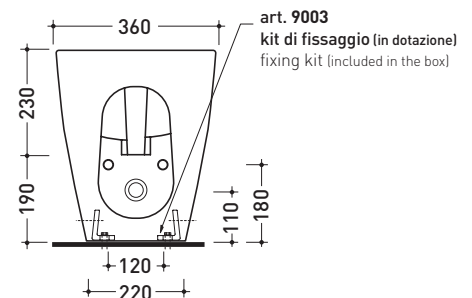

Technical accessories: **Short chrome siphon for bidet** (SIFB/CR)  
**Stop & Go drain** (PLSG)  
**CERAMIC Stop & Go drain** (PLCE)  
**Two piece set chrome tap filters** (RF026)

Package dim. 56 x 39 x 45,5 cm | Weight 30,7 kg | Pz. Pallet n° 15

CE UNI EN 14528 - CL20 Dop-No14528

vista zenitale / zenital view

vista laterale / lateral view

sezione longitudinale / section

vista retro / back view

sizes in mm

Please consider a 2% tolerance on indicated measurements