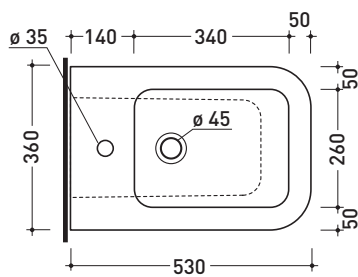

## TR217

Back to wall single-hole bidet (floor fixing kit art. 9003 included)

Complements: **Niagara panel bidet** (TR40)  
**Line taps bidet:** ONE - NOKÉ - SI - FOLD  
**Line accessories:** TWO - HOOP - NOKÉ - FOLD

Technical accessories: **Short chrome siphon for bidet** (SIFB/CR)  
**Stop & Go drain** (PLSG)  
**CERAMIC Stop & Go drain** (PLCE)  
**Two piece set chrome tap filters** (RF026)

Package dim. 56 x 39 x 45,5 cm | Weight 30,7 kg | Pz. Pallet n° 15

CE UNI EN 14528 - CL20 Dop-No14528

vista zenitale / zenital view

vista laterale / lateral view

sezione longitudinale / section

vista retro / back view

sizes in mm

Please consider a 2% tolerance on indicated measurements