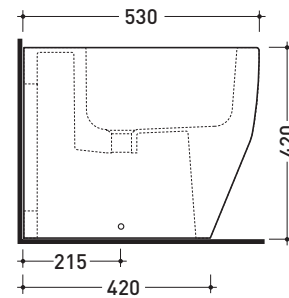

## TR217

Back to wall single-hole bidet (floor fixing kit art. 9003 included)

Complements: **Niagara panel bidet** (TR40)  
**Line taps bidet:** ONE - NOKÉ - SI - FOLD  
**Line accessories:** TWO - HOOP - NOKÉ - FOLD

Technical accessories: **Short chrome siphon for bidet** (SIFB/CR)  
**Stop & Go drain** (PLSG)  
**CERAMIC Stop & Go drain** (PLCE)  
**Two piece set chrome tap filters** (RF026)

Package dim. 56 x 39 x 45,5 cm | Weight 30,7 kg | Pz. Pallet n° 15

CE UNI EN 14528 - CL20 Dop-No14528

vista zenitale / zenital view

vista laterale / lateral view

sezione longitudinale / section

vista retro / back view

sizes in mm

Please consider a 2% tolerance on indicated measurements