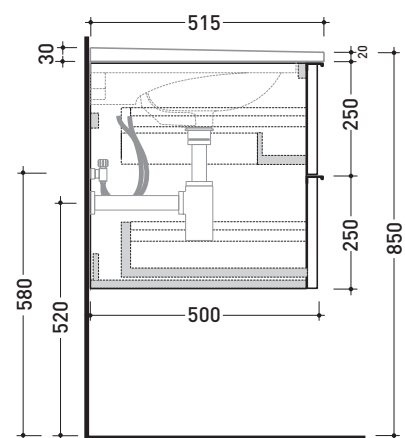

2018

BBX809 Box / Bloom 70

Wall hung vanity unit H50 with 2 drawers
suitable for Bloom 70 console

Complements: Console Bloom 70 (BM70L)
Line taps basin: ONE - NOKÈ - SI - FOLD - X1
Line accessories: TWO - HOOP - NOKÈ - FOLD

Technical accessories: Chrome siphon (SIFL/CR)
Telescopic chrome siphon (SIFL066)

Package dim. | Weight **33,1 kg** | Pz. Pallet n°

CE

vista zenitale / zenital view

assonometria / axonometry

vista frontale / frontal view

sezione longitudinale / section

sizes in mm

WOOD: finish

OK Alry | OJ Bianco | OJ Grigio | OJ Canapa

<http://www.ceramicaflaminia.it/en/products/341-bloom>

©ceramicaflaminiaspa - All rights reserved. Unauthorized copying, publication, reproduction as well as partial reproduction are prohibited