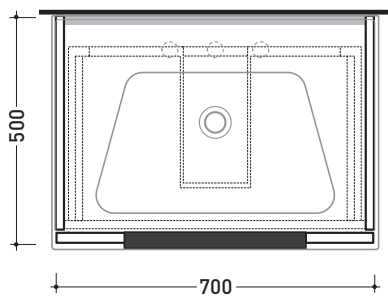

2018

BBX809 Box / Bloom 70

Wall hung vanity unit H50 with 2 drawers
suitable for Bloom 70 console

Complements: Console Bloom 70 (BM70L)
Line taps basin: ONE - NOKÈ - SI - FOLD - X1
Line accessories: TWO - HOOP - NOKÈ - FOLD

Technical accessories: Chrome siphon (SIFL/CR)
Telescopic chrome siphon (SIFL066)

Package dim. | Weight **33,1 kg** | Pz. Pallet n°

CE

vista zenitale / zenital view

assonometria / axonometry

vista frontale / frontal view

sezione longitudinale / section

sizes in mm

WOOD: finish

OK Alry | OJ Bianco | OJ Grigio | OJ Canapa

<http://www.ceramicaflaminia.it/en/products/341-bloom>

©ceramicaflaminiaspa - All rights reserved. Unauthorized copying, publication, reproduction as well as partial reproduction are prohibited