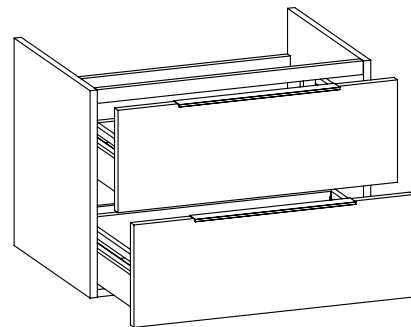

2018

BBX809 Box / Bloom 70

Wall hung vanity unit H50 with 2 drawers
suitable for Bloom 70 console

Complements: Console Bloom 70 (BM70L)
Line taps basin: ONE - NOKÈ - SI - FOLD - X1
Line accessories: TWO - HOOP - NOKÈ - FOLD

Technical accessories: Chrome siphon (SIFL/CR)
Telescopic chrome siphon (SIFL066)

Package dim. | Weight **33,1 kg** | Pz. Pallet n°

CE

vista zenitale / zenital view

assonometria / axonometry

vista frontale / frontal view