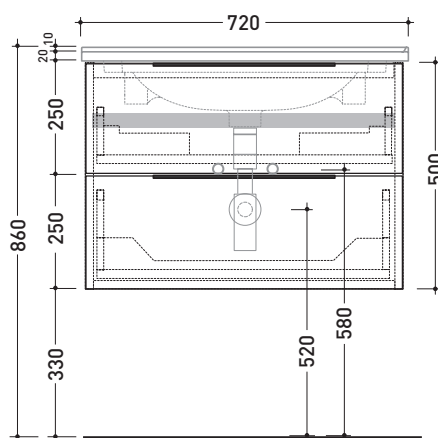

2018

BBX809 Box / Bloom 70

Wall hung vanity unit H50 with 2 drawers
suitable for Bloom 70 console

Complements: Console Bloom 70 (BM70L)
Line taps basin: ONE - NOKÈ - SI - FOLD - X1
Line accessories: TWO - HOOP - NOKÈ - FOLD

Technical accessories: Chrome siphon (SIFL/CR)
Telescopic chrome siphon (SIFL066)

Package dim. | Weight **33,1 kg** | Pz. Pallet n°

CE

vista zenitale / zenital view

assonometria / axonometry

vista frontale / frontal view

sezione longitudinale / section

sizes in mm

WOOD: finish

OK Alry | OJ Bianco | OJ Grigio | OJ Canapa

<http://www.ceramicaflaminia.it/en/products/341-bloom>

©ceramicaflaminiaspa - All rights reserved. Unauthorized copying, publication, reproduction as well as partial reproduction are prohibited