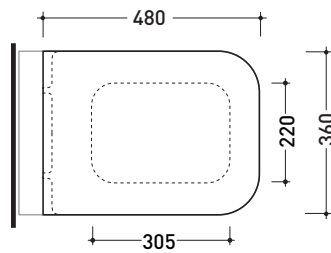

Package dim. 56 x 39 x 45,5 cm | Weight 30,7 kg | Pz. Pallet n° 15

CE UNI EN 14528 - CL20 Dop-No14528

vista zenitale / zenital view

vista laterale / lateral view

sezione longitudinale / section

vista retro / back view

sizes in mm

Please consider a 2% tolerance on indicated measurements

CERAMIC: glossy finish

matt finish

design LUDOVICA+ROBERTO PALOMBA

2003

TRCW02

Thermosetting wrapping seat & cover

Complements: Terra wc (TR117)

Package dim. 52 x 40 x 7 cm | Weight 3,4 kg | Pz. Pallet n° -

art. TR117
vista zenitale / zenital view

art. TR117 + TR39
vista zenitale / zenital view

art. TR117
vista laterale / lateral view

art. TR117 + TR39
vista laterale / lateral view

sizes in mm

THERMOSETTING: glossy finish

white

TRCW03

Soft-closing thermosetting wrapping seat & cover

Complements: Terra wc (TR117)

Package dim. 52 x 40 x 7 cm | Weight 3,4 kg | Pz. Pallet n° -