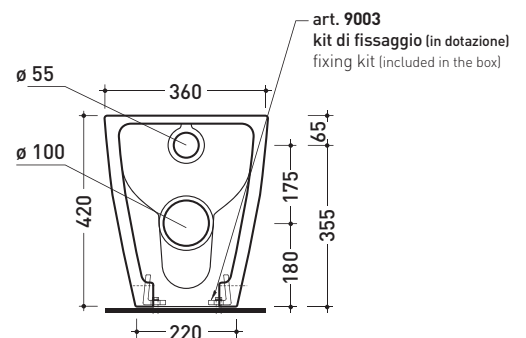

Dim. Imballo 56 x 39 x 45,5 cm | Peso 32 kg | Pz. Pallet n° 15

WHILE STOCKS LAST

UNI EN 997

Dop-No997

vista zenitale / zenital view

vista laterale / lateral view

sezione longitudinale / section

vista retro / back view

sizes in mm

Please consider a 2% tolerance on indicated measurements

CERAMIC: glossy finish

matt finish

FLAMINIA does not recommend combining this toilet model with rapid-flow/flushometer systems or traditional high tanks

Package dim. 56 x 39 x 45,5 cm | Weight 30,7 kg | Pz. Pallet n° 15

CE UNI EN 14528 - CL20 Dop-No14528

vista zenitale / zenital view

vista laterale / lateral view

sezione longitudinale / section

vista retro / back view

art. TR117 + TR39
vista laterale / lateral view

sizes in mm

THERMOSETTING: glossy finish

white

TRCW03

Soft-closing thermosetting wrapping seat & cover

Complements: Terra wc (TR117)

Package dim. 52 x 40 x 7 cm | Weight 3,4 kg | Pz. Pallet n° -