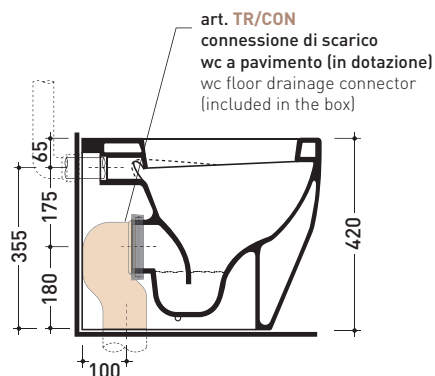

TR117

Back to wall wc with S/P trap (drainage connector for floor trap art. TR/CON and floor fixing kit art. 9003 included)

Complements: **Thermosetting wrapping seat&cover** (TRCW02)
Soft-closing thermosetting wrapping seat&cover (TRCW03)
Niagara monoblock cistern (TR39)
Line accessories: TWO - HOOP - NOKÉ - FOLD

Dim. Imballo 56 x 39 x 45,5 cm | Peso 32 kg | Pz. Pallet n° 15

WHILE STOCKS LAST

UNI EN 997

Dop-No997

vista zenitale / zenital view

vista laterale / lateral view

sezione longitudinale / section

vista retro / back view

TR217

Back to wall single-hole bidet (floor fixing kit art. 9003 included)

Complements: **Niagara panel bidet** (TR40)
Line taps bidet: ONE - NOKÉ - SI - FOLD
Line accessories: TWO - HOOP - NOKÉ - FOLD

Technical accessories: **Short chrome siphon for bidet** (SIFB/CR)
Stop & Go drain (PLSG)
CERAMIC Stop & Go drain (PLCE)
Two piece set chrome tap filters (RF026)

Package dim. 56 x 39 x 45,5 cm | Weight 30,7 kg | Pz. Pallet n° 15

CE UNI EN 14528 - CL20 Dop-No14528

vista zenitale / zenital view

vista laterale / lateral view

sezione longitudinale / section

vista retro / back view