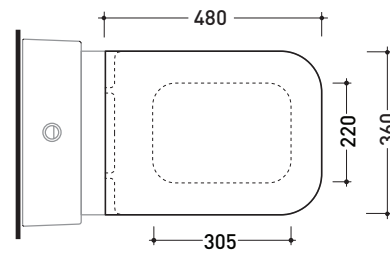

art. TR117 + TR39
vista zenitale / zenital view