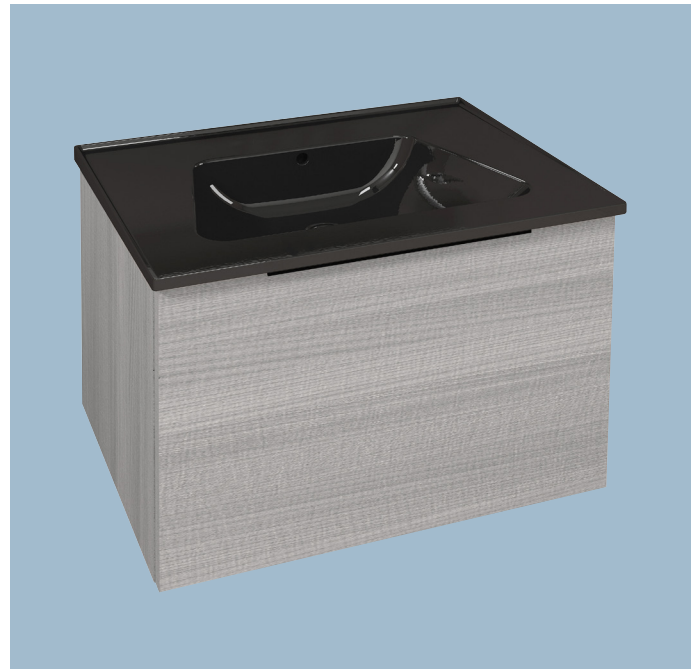

2018

BBX805 Box / Bloom 70

Wall hung vanity unit H50 with 1 drawer suitable for Bloom 70 console

Complements: Console Bloom 70 (BM70L)
Line taps basin: ONE - NOKÈ - SI - FOLD - X1
Line accessories: TWO - HOOP - NOKÈ - FOLD

Technical accessories: Chrome siphon (SIFL/CR)
Telescopic chrome siphon (SIFL066)

Package dim. | Weight **23,8 kg** | Pz. Pallet n°

CE

vista zenitale / zenital view

assonometria / axonometry

vista frontale / frontal view