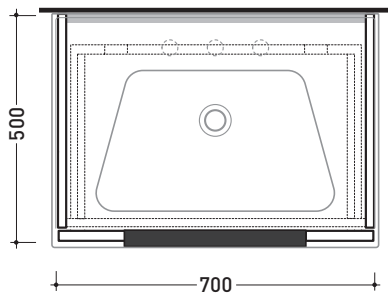

2018

BBX805 Box / Bloom 70

Wall hung vanity unit H50 with 1 drawer suitable for Bloom 70 console

Complements: Console Bloom 70 (BM70L)
Line taps basin: ONE - NOKÈ - SI - FOLD - X1
Line accessories: TWO - HOOP - NOKÈ - FOLD

Technical accessories: Chrome siphon (SIFL/CR)
Telescopic chrome siphon (SIFL066)

Package dim. | Weight **23,8 kg** | Pz. Pallet n°

CE

vista zenitale / zenital view

assonometria / axonometry

vista frontale / frontal view

sezione longitudinale / section

sizes in mm

WOOD: finish

OK Alry

OJ Bianco

OJ Grigio

OJ Canapa