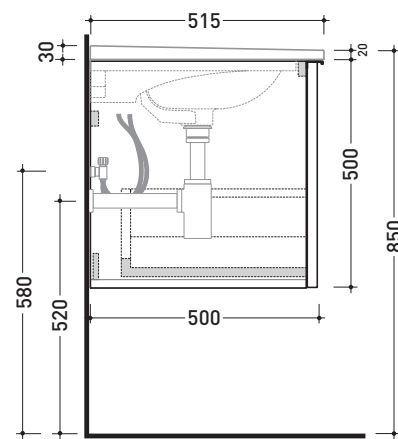

2018

BBX805 Box / Bloom 70

Wall hung vanity unit H50 with 1 drawer suitable for Bloom 70 console

Complements: Console Bloom 70 (BM70L)
Line taps basin: ONE - NOKÈ - SI - FOLD - X1
Line accessories: TWO - HOOP - NOKÈ - FOLD

Technical accessories: Chrome siphon (SIFL/CR)
Telescopic chrome siphon (SIFL066)

Package dim. | Weight **23,8 kg** | Pz. Pallet n°

CE

vista zenitale / zenital view

assonometria / axonometry

vista frontale / frontal view

sezione longitudinale / section

sizes in mm

WOOD: finish

OK Alry

OJ Bianco

OJ Grigio

OJ Canapa