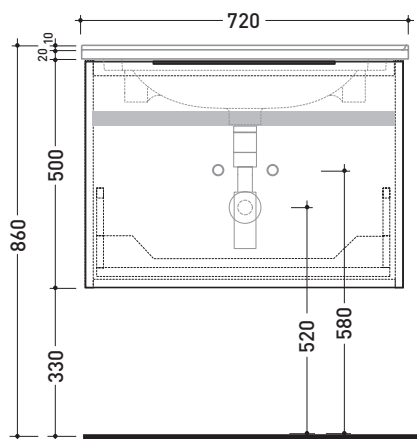

2018

BBX805 Box / Bloom 70

Wall hung vanity unit H50 with 1 drawer suitable for Bloom 70 console

Complements: Console Bloom 70 (BM70L)
Line taps basin: ONE - NOKÈ - SI - FOLD - X1
Line accessories: TWO - HOOP - NOKÈ - FOLD

Technical accessories: Chrome siphon (SIFL/CR)
Telescopic chrome siphon (SIFL066)

Package dim. | Weight **23,8 kg** | Pz. Pallet n°

CE

vista zenitale / zenital view

assonometria / axonometry

vista frontale / frontal view

sezione longitudinale / section

sizes in mm

WOOD: finish

OK Alry

OJ Bianco

OJ Grigio

OJ Canapa