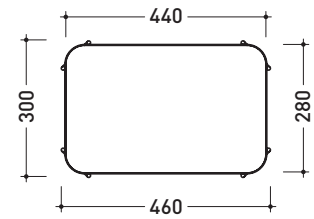

## FI46SV Filo 46

Varnished stainless steel shelf with six mat glass shelves

Package dim. **cm**

Weight **22 kg**

Pz. Pallet n° -

CE

vista frontale / frontal view

vista laterale / lateral view

vista zenitale / zenital view

sizes in mm

STAINLESS STEEL: matt finish

GLAS: matt finish

black

black