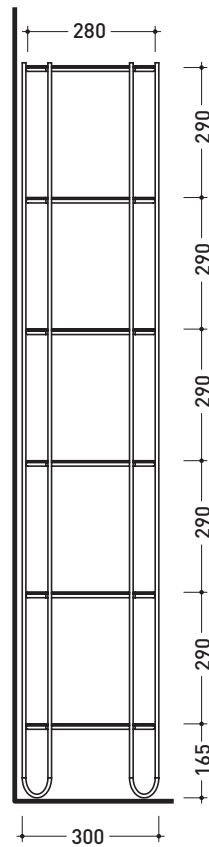

## FI46SV Filo 46

Varnished stainless steel shelf with six mat glass shelves

Package dim. **cm**

Weight **22 kg**

Pz. Pallet n° -

CE

vista frontale / frontal view

vista laterale / lateral view

vista zenitale / zenital view

sizes in mm

STAINLESS STEEL: matt finish

GLAS: matt finish

black

black