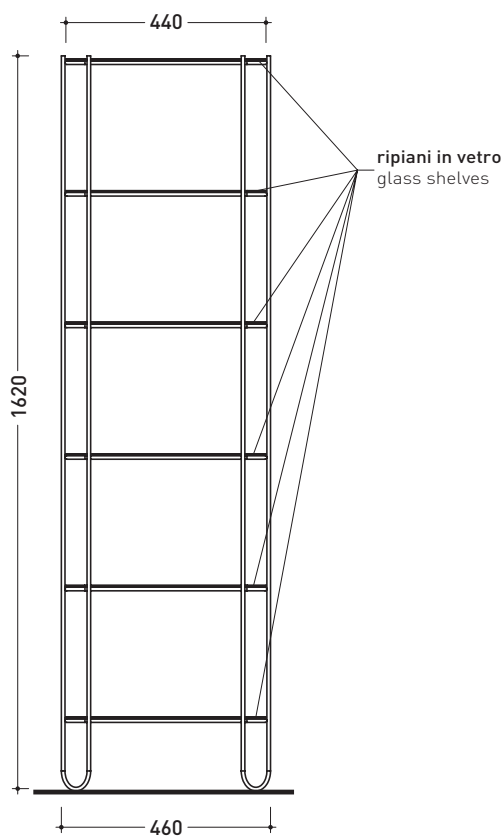

## FI46SV Filo 46

Varnished stainless steel shelf with six mat glass shelves

Package dim. **cm**

Weight **22 kg**

Pz. Pallet n° -

CE

vista frontale / frontal view

vista laterale / lateral view

vista zenitale / zenital view

sizes in mm

STAINLESS STEEL: matt finish

GLAS: matt finish

black

black