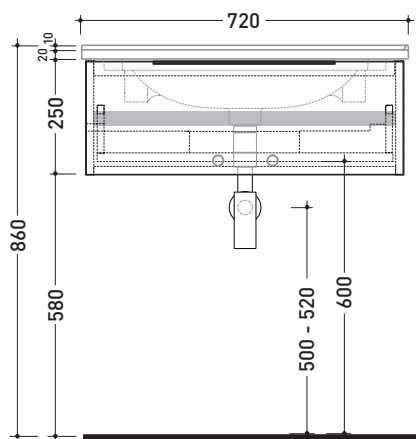

2018

BBX991 Box / Bloom 70

Wall hung vanity unit H25 with 1 drawer suitable for Bloom 70 console

Complements: Console Bloom 70 (BM70L)
Line taps basin: ONE - NOKÈ - SI - FOLD - X1
Line accessories: TWO - HOOP - NOKÈ - FOLD

Technical accessories: Chrome space saving basin siphon (SIFL03)

Package dim. | Weight **17,3 kg** | Pz. Pallet n°

CE

vista zenitale / zenital view

assonometria / axonometry

vista frontale / frontal view

sezione longitudinale / section

sizes in mm

WOOD: finish

OK Alry

OJ Bianco

OJ Grigio

OJ Canapa

<http://www.ceramicaflaminia.it/en/products/341-bloom>

©ceramicaflaminiaspa - All rights reserved. Unauthorized copying, publication, reproduction as well as partial reproduction are prohibited