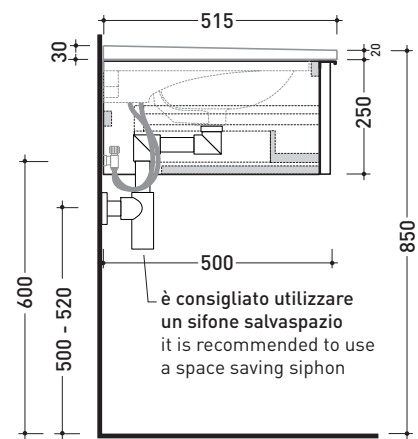

2018

BBX991 Box / Bloom 70

Wall hung vanity unit H25 with 1 drawer suitable for Bloom 70 console

Complements: Console Bloom 70 (BM70L)
Line taps basin: ONE - NOKÈ - SI - FOLD - X1
Line accessories: TWO - HOOP - NOKÈ - FOLD

Technical accessories: Chrome space saving basin siphon (SIFL03)

Package dim. | Weight **17,3 kg** | Pz. Pallet n°

CE

vista zenitale / zenital view

assonometria / axonometry

vista frontale / frontal view

sezione longitudinale / section

sizes in mm

WOOD: finish

OK Alry

OJ Bianco

OJ Grigio

OJ Canapa

<http://www.ceramicaflaminia.it/en/products/341-bloom>

©ceramicaflaminiaspa - All rights reserved. Unauthorized copying, publication, reproduction as well as partial reproduction are prohibited