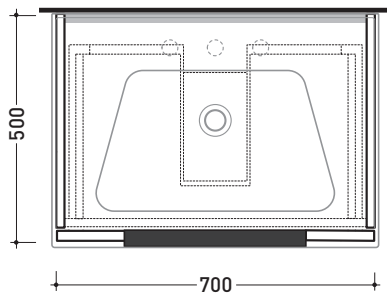

2018

BBX991 Box / Bloom 70

Wall hung vanity unit H25 with 1 drawer suitable for Bloom 70 console

Complements: Console Bloom 70 (BM70L)
Line taps basin: ONE - NOKÈ - SI - FOLD - X1
Line accessories: TWO - HOOP - NOKÈ - FOLD

Technical accessories: Chrome space saving basin siphon (SIFL03)

Package dim. | Weight **17,3 kg** | Pz. Pallet n°

CE

vista zenitale / zenital view

assonometria / axonometry

vista frontale / frontal view

sezione longitudinale / section

sizes in mm

WOOD: finish

OK Alry

OJ Bianco

OJ Grigio

OJ Canapa

<http://www.ceramicaflaminia.it/en/products/341-bloom>

©ceramicaflaminiaspa - All rights reserved. Unauthorized copying, publication, reproduction as well as partial reproduction are prohibited