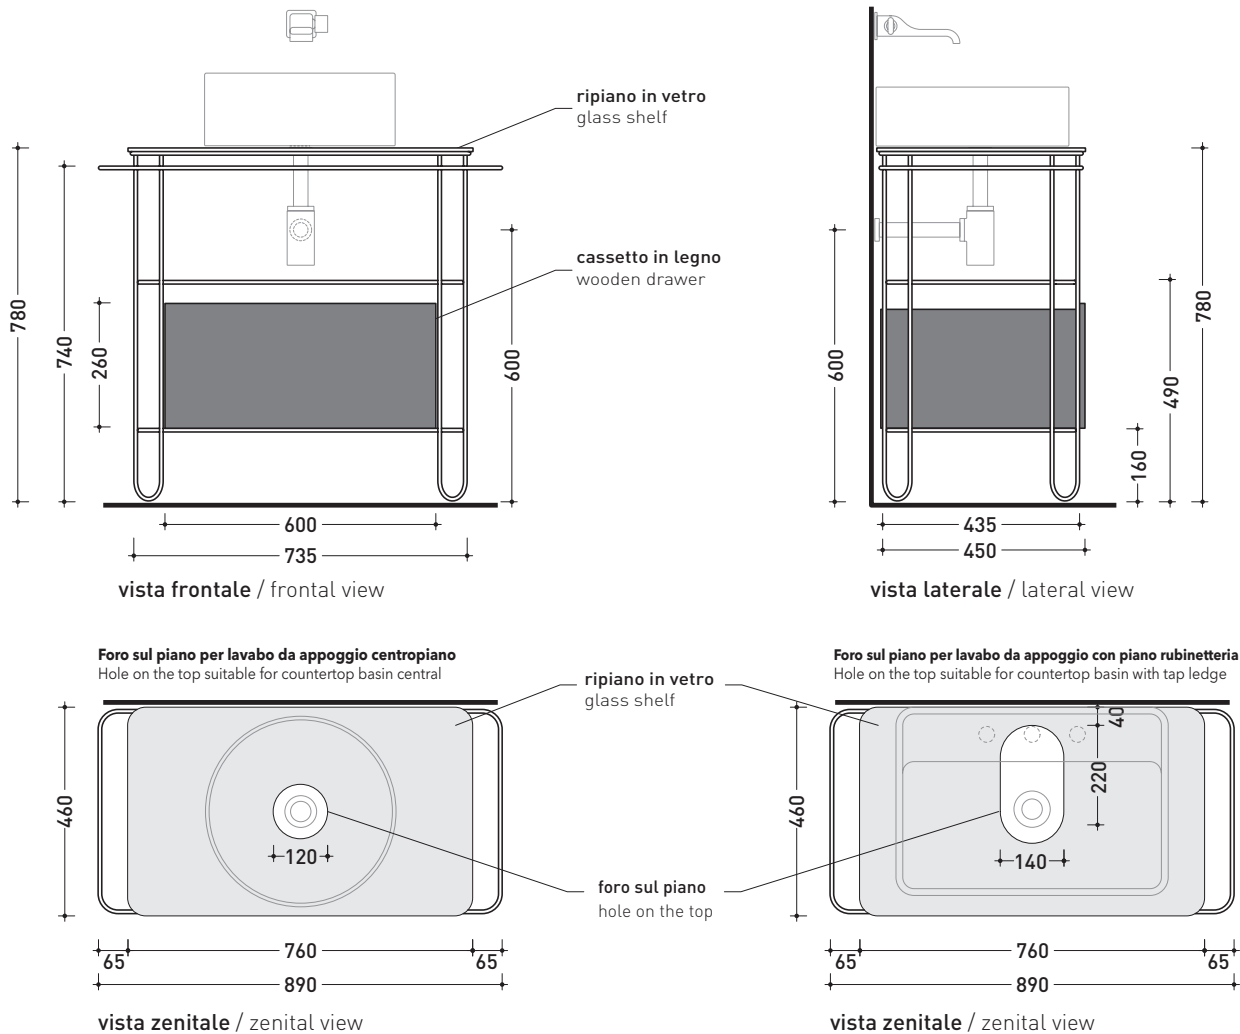

design **ALESSIO PINTO**

FI75SC Filo 75

Varnished stainless steel structure with mat glass shelf and lacquered wood drawer suitable for countertop basins

Complements: **COUNTERTOP BASINS CENTRAL-TOP:**
 App 40 (AP40A) - App 62 (AP62A) - Boll 42 (BL42L) - Boll 56 (BL56L)
 - Bonola 46 (BN46A) - Doppio Zero (DZ46L) - Flag 40 (FG40A) - Flag 50 (FG50A) - Miniwash 40 (MWL40) - Miniwash 48 (MWL48) - Miniwash 60 (MWL60) - Nile 40 (NL40A) - Nile 62 (NL62A) - NudaSlim 60 (ND60A) - Pass 62 (PS62C) - Pass 65 (PS65AT) - Roll 44 (RL44L) - Roll 56 (RL56L) - TwinSet Slim (TW42C)
COUNTERTOP BASINS WITH TAP LEDGE:
 Flag 64 (FG64L) - Miniwash 60 (MW60PR) - Monò 54 (MN54L) - NudaSlim 60 (ND60PR) - NudaSlim 60 (ND60L)

Technical accessories: **Mat black siphon (SIFLNE)**

Package dim. cm | Weight **48 kg** | Pz. Pallet n° -

CE

sizes in mm

STAINLESS STEEL: matt finish

black

GLAS: matt finish

black