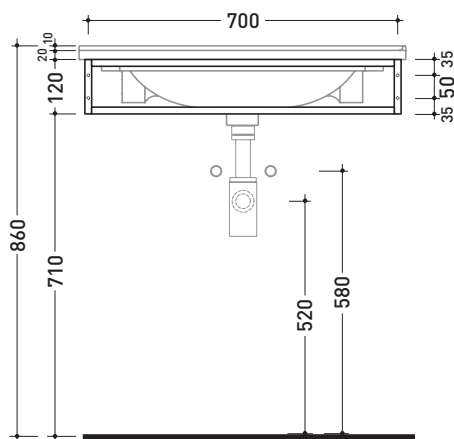

## BM70S Bloom 70

Wall hung metal towel rail  
suitable for consolle Bloom 70

Complements: Console Bloom 70 (BM70L)  
Line taps basin: ONE - NOKÈ - SI - FOLD - X1  
Line accessories: TWO - HOOP - NOKÈ - FOLD

Technical accessories: Chrome siphon (SIFL/CR) - Telescopic chrome siphon (SIFL066)  
Mat black basin siphon (SIFLNE)

Package dim. | Weight **1,3 kg** | Pz. Pallet n°

CE

vista zenitale / zenital view

assonometria / axonometry

vista frontale / frontal view

sezione longitudinale / section

sizes in mm

METAL: glossy finish

chrome

matt finish

black

<http://www.ceramicaflaminia.it/en/products/341-bloom>