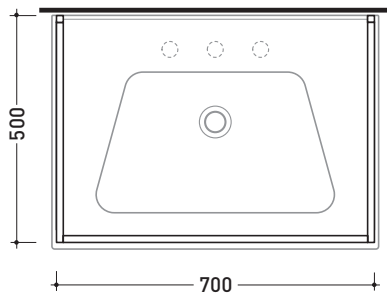

## BM70S Bloom 70

Wall hung metal towel rail  
suitable for consolle Bloom 70

Complements: Console Bloom 70 (BM70L)  
Line taps basin: ONE - NOKÈ - SI - FOLD - X1  
Line accessories: TWO - HOOP - NOKÈ - FOLD

Technical accessories: Chrome siphon (SIFL/CR) - Telescopic chrome siphon (SIFL066)  
Mat black basin siphon (SIFLNE)

Package dim. | Weight **1,3 kg** | Pz. Pallet n°

CE

vista zenitale / zenital view

assonometria / axonometry

vista frontale / frontal view

sezione longitudinale / section

sizes in mm

METAL: glossy finish

chrome

matt finish

black

<http://www.ceramicaflaminia.it/en/products/341-bloom>