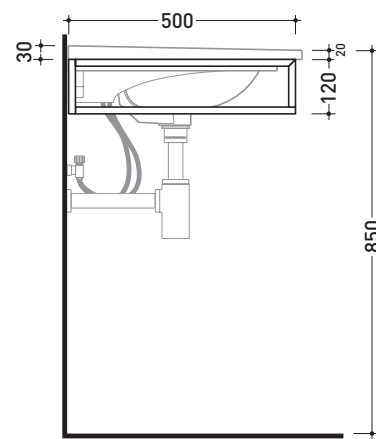

## BM70S Bloom 70

Wall hung metal towel rail  
suitable for consolle Bloom 70

Complements: Console Bloom 70 (BM70L)  
Line taps basin: ONE - NOKÈ - SI - FOLD - X1  
Line accessories: TWO - HOOP - NOKÈ - FOLD

Technical accessories: Chrome siphon (SIFL/CR) - Telescopic chrome siphon (SIFL066)  
Mat black basin siphon (SIFLNE)

Package dim. | Weight **1,3 kg** | Pz. Pallet n°

CE

vista zenitale / zenital view

assonometria / axonometry

vista frontale / frontal view

sezione longitudinale / section

sizes in mm

METAL: glossy finish

chrome

matt finish

black

<http://www.ceramicaflaminia.it/en/products/341-bloom>