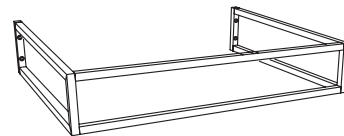

## BM70S Bloom 70

Wall hung metal towel rail  
suitable for consolle Bloom 70

Complements: Console Bloom 70 (BM70L)  
Line taps basin: ONE - NOKÈ - SI - FOLD - X1  
Line accessories: TWO - HOOP - NOKÈ - FOLD

Technical accessories: Chrome siphon (SIFL/CR) - Telescopic chrome siphon (SIFL066)  
Mat black basin siphon (SIFLNE)

Package dim. | Weight **1,3 kg** | Pz. Pallet n°

CE

vista zenitale / zenital view

assonometria / axonometry

vista frontale / frontal view

sezione longitudinale / section

sizes in mm

METAL: glossy finish

chrome

matt finish

black

<http://www.ceramicaflaminia.it/en/products/341-bloom>