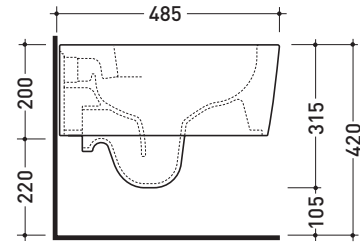

Technical accessories: Universal fixing bracket for wall hung wc/bidet (41/P)

Package dim. 58 x 36,5 x 36 cm | Weight 21 kg | Pz. Pallet n° 15

CE UNI EN 997

Dop-No997

FLAMINIA does not recommend combining this toilet model with rapid-flow/flushometer systems or traditional high tanks

vista zenitale / zenital view

vista laterale / lateral view

sezione longitudinale / section

vista retro / back view

sizes in mm

Please consider a 2% tolerance on indicated measurements

CERAMIC: glossy finish