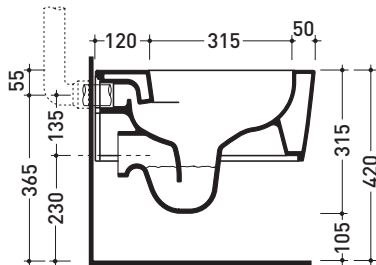

Technical accessories: Universal fixing bracket for wall hung wc/bidet (41/P)

Package dim. 58 x 36,5 x 36 cm | Weight 21 kg | Pz. Pallet n° 15

CE UNI EN 997

Dop-No997

FLAMINIA does not recommend combining this toilet model with rapid-flow/flushometer systems or traditional high tanks

vista zenitale / zenital view

vista laterale / lateral view

sezione longitudinale / section

vista retro / back view

sizes in mm

Please consider a 2% tolerance on indicated measurements

CERAMIC: glossy finish