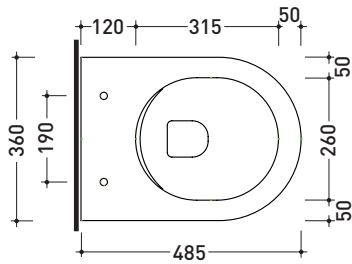

Technical accessories: Universal fixing bracket for wall hung wc/bidet (41/P)

Package dim. 58 x 36,5 x 36 cm | Weight 21 kg | Pz. Pallet n° 15

CE UNI EN 997

Dop-No997

FLAMINIA does not recommend combining this toilet model with rapid-flow/flushometer systems or traditional high tanks

vista zenitale / zenital view

vista laterale / lateral view

sezione longitudinale / section

vista retro / back view

sizes in mm

Please consider a 2% tolerance on indicated measurements

CERAMIC: glossy finish