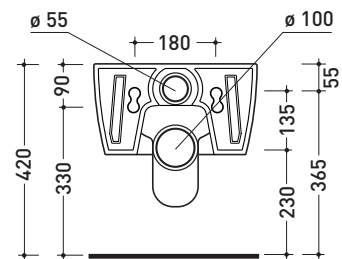

Technical accessories: Universal fixing bracket for wall hung wc/bidet (41/P)

Package dim. 58 x 36,5 x 36 cm | Weight 21 kg | Pz. Pallet n° 15

CE UNI EN 997

Dop-No997

FLAMINIA does not recommend combining this toilet model with rapid-flow/flushometer systems or traditional high tanks

vista zenitale / zenital view

vista laterale / lateral view

sezione longitudinale / section

vista retro / back view

sizes in mm

Please consider a 2% tolerance on indicated measurements

CERAMIC: glossy finish