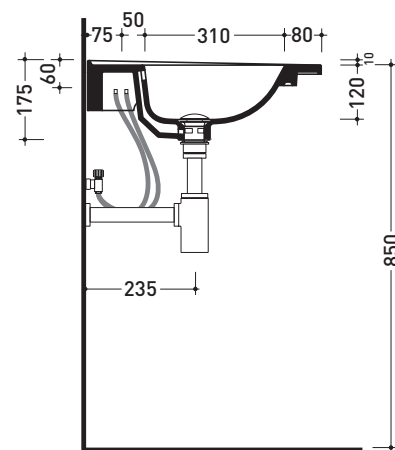

BM70L Bloom 70

Wall-hung or suitable for furniture consolle cm 72

•WITH OVERFLOW •ARRANGED FOR THREE TAP HOLES

Complements: Towel rail structure (BM70S)
 Box wall hung vanity unit H50 with 2 drawers (BBX809)
 Box wall hung vanity unit H50 with 1 drawer (BBX805)
 Box wall hung vanity unit H25 with 1 drawer (BBX991)
 Line taps basin: ONE - NOKÈ - SI - FOLD - X1
 Line accessories: TWO - HOOP - NOKÈ - FOLD

Package dim. | Weight **20,5 kg** | Pz. Pallet n°

UNI EN 14688 - CL20 Dop-No14688

vista zenitale / zenital view

vista zenitale / zenital view

vista frontale / frontal view

sezione longitudinale / section

sizes in mm