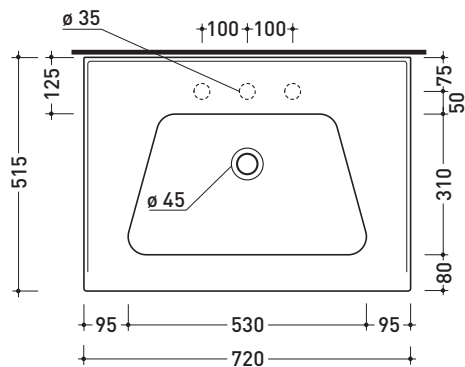

BM70L Bloom 70

Wall-hung or suitable for furniture consolle cm 72

•WITH OVERFLOW •ARRANGED FOR THREE TAP HOLES

Complements: Towel rail structure (BM70S)
 Box wall hung vanity unit H50 with 2 drawers (BBX809)
 Box wall hung vanity unit H50 with 1 drawer (BBX805)
 Box wall hung vanity unit H25 with 1 drawer (BBX991)
 Line taps basin: ONE - NOKÈ - SI - FOLD - X1
 Line accessories: TWO - HOOP - NOKÈ - FOLD

Package dim. | Weight **20,5 kg** | Pz. Pallet n°

UNI EN 14688 - CL20 Dop-No14688

vista zenitale / zenital view

vista zenitale / zenital view

vista frontale / frontal view

sezione longitudinale / section

sizes in mm