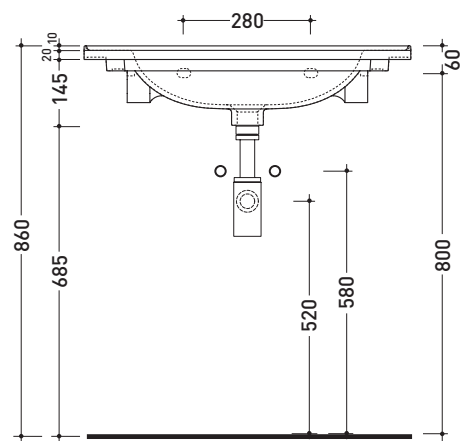

BM70L Bloom 70

Wall-hung or suitable for furniture consolle cm 72

•WITH OVERFLOW •ARRANGED FOR THREE TAP HOLES

Complements: Towel rail structure (BM70S)
 Box wall hung vanity unit H50 with 2 drawers (BBX809)
 Box wall hung vanity unit H50 with 1 drawer (BBX805)
 Box wall hung vanity unit H25 with 1 drawer (BBX991)
 Line taps basin: ONE - NOKÈ - SI - FOLD - X1
 Line accessories: TWO - HOOP - NOKÈ - FOLD

Package dim. | Weight **20,5 kg** | Pz. Pallet n°

UNI EN 14688 - CL20 Dop-No14688

vista zenitale / zenital view

vista zenitale / zenital view

vista frontale / frontal view

sezione longitudinale / section

sizes in mm

Please consider a 2% tolerance on indicated measurements

CERAMIC: glossy finish

matt finish