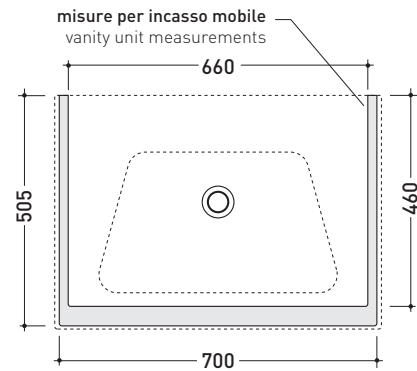

BM70L Bloom 70

Wall-hung or suitable for furniture consolle cm 72

•WITH OVERFLOW •ARRANGED FOR THREE TAP HOLES

Complements: Towel rail structure (BM70S)
 Box wall hung vanity unit H50 with 2 drawers (BBX809)
 Box wall hung vanity unit H50 with 1 drawer (BBX805)
 Box wall hung vanity unit H25 with 1 drawer (BBX991)
 Line taps basin: ONE - NOKÈ - SI - FOLD - X1
 Line accessories: TWO - HOOP - NOKÈ - FOLD

Package dim. | Weight **20,5 kg** | Pz. Pallet n°

UNI EN 14688 - CL20 Dop-No14688

vista zenitale / zenital view

vista zenitale / zenital view

vista frontale / frontal view

sezione longitudinale / section

sizes in mm

Please consider a 2% tolerance on indicated measurements

CERAMIC: glossy finish

matt finish