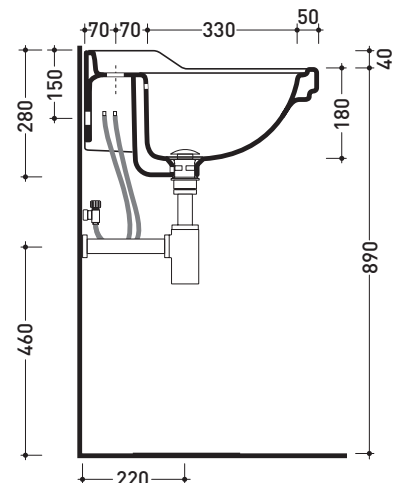

design **FLAMINIA DESIGN TEAM**

1990

6007

Wall hung basin 64 cm

Complements: **Line taps basin:** EVERGREEN
Line accessories: EVERGREEN

Technical accessories: **Chrome siphon (SIFL/CR) - Telescopic chrome siphon (SIFL066)**
Stop & Go drain (PLSG)
Ceramic Stop & Go drain (PLCE)
Two piece set chrome tap filters (RF026)
Wall fixing kit (9002)

Package dim. | Weight **21,3 kg** | Pz. Pallet n° **24**

CE UNI EN 14688 - CL20 Dop-No14688

vista zenitale / zenital view

vista frontale / frontal view

sezione longitudinale / section

sizes in mm

Please consider a 2% tolerance on indicated measurements