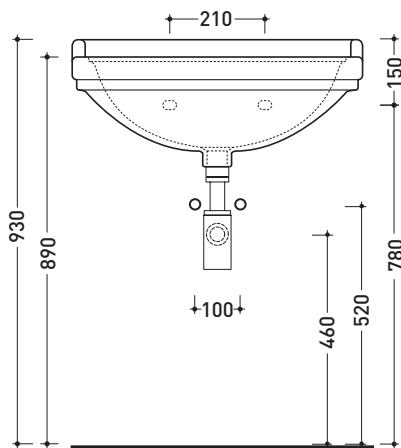

design **FLAMINIA DESIGN TEAM**

1990

6007

Wall hung basin 64 cm

Complements: **Line taps basin:** EVERGREEN
Line accessories: EVERGREEN

Technical accessories: **Chrome siphon (SIFL/CR) - Telescopic chrome siphon (SIFL066)**
Stop & Go drain (PLSG)
Ceramic Stop & Go drain (PLCE)
Two piece set chrome tap filters (RF026)
Wall fixing kit (9002)

Package dim. | Weight **21,3 kg** | Pz. Pallet n° **24**

CE UNI EN 14688 - CL20 Dop-No14688

vista zenitale / zenital view

vista frontale / frontal view

sezione longitudinale / section

sizes in mm

Please consider a 2% tolerance on indicated measurements