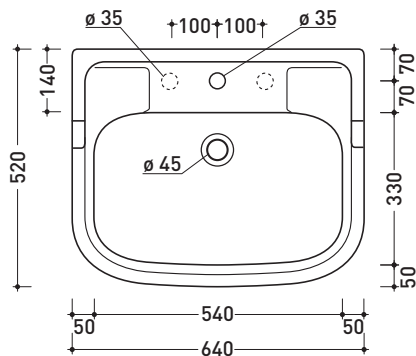

design **FLAMINIA DESIGN TEAM**

1990

6007

Wall hung basin 64 cm

Complements: **Line taps basin:** EVERGREEN
Line accessories: EVERGREEN

Technical accessories: **Chrome siphon (SIFL/CR) - Telescopic chrome siphon (SIFL066)**
Stop & Go drain (PLSG)
Ceramic Stop & Go drain (PLCE)
Two piece set chrome tap filters (RF026)
Wall fixing kit (9002)

Package dim. | Weight **21,3 kg** | Pz. Pallet n° **24**

CE UNI EN 14688 - CL20 Dop-No14688

vista zenitale / zenital view

vista frontale / frontal view

sezione longitudinale / section

sizes in mm

Please consider a 2% tolerance on indicated measurements