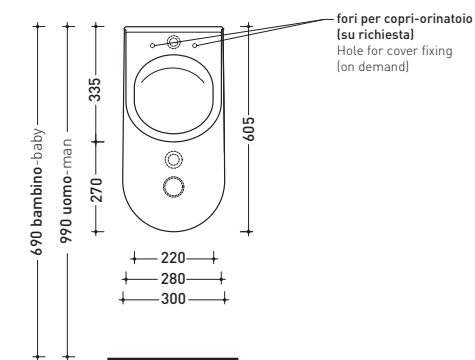

## AP28G

Wall-mounted urinal goclean (wall fixing kit art. 9007 and siphon art. KYCON included) **HOLES FOR COVER UPON REQUEST**

Complements: **thermosetting soft-closing cover suitable for urinal (AP28CW03)**  
**One concealed automatic rapid-flow lever (112540)**  
**Line accessories: TWO - HOOP - NOKÉ - FOLD**

Technical accessories: **SANITARBLOCK pre-assembled frame for wall-hung urinal (136179)**  
**Concealed pre-installation for EQUA URINAL plate (879123)**  
**EQUA URINAL AC infrared sensor fluxometer (879120)**

Package dim. **cm** | Weight **17,5 kg** | Pz. Pallet n° **24**

CE UNI EN 13407 Dop-No13407

vista frontale / frontal view

vista laterale / lateral view

sezione longitudinale / section

vista retro/ back view

sizes in mm

CERAMICA: glossy finish

white

matt finish

milky white

carbone

cenere

Please consider a 2% tolerance on indicated measurements