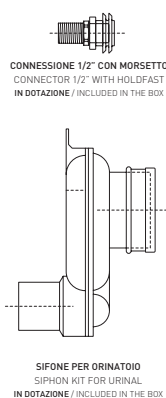

## AP28G

Wall-mounted urinal goclean (wall fixing kit art. 9007 and siphon art. KYCON included) **HOLES FOR COVER UPON REQUEST**

Complements: **thermosetting soft-closing cover suitable for urinal (AP28CW03)**  
**One concealed automatic rapid-flow lever (112540)**  
**Line accessories: TWO - HOOP - NOKÉ - FOLD**

Technical accessories: **SANITARBLOCK pre-assembled frame for wall-hung urinal (136179)**  
**Concealed pre-installation for EQUA URINAL plate (879123)**  
**EQUA URINAL AC infrared sensor fluxometer (879120)**

Package dim. **cm** | Weight **17,5 kg** | Pz. Pallet n° **24**

CE UNI EN 13407 Dop-No13407

vista frontale / frontal view

vista laterale / lateral view

sezione longitudinale / section

vista retro/ back view

sizes in mm

CERAMICA: glossy finish

white

matt finish

milky white

carbone

cenere

Please consider a 2% tolerance on indicated measurements