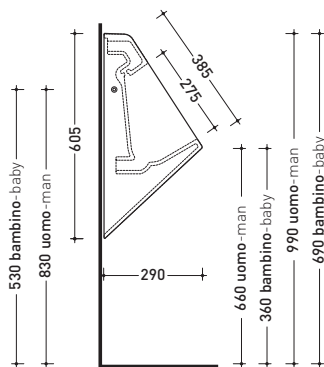

## AP28G

Wall-mounted urinal goclean (wall fixing kit art. 9007 and siphon art. KYCON included) **HOLES FOR COVER UPON REQUEST**

Complements: **thermosetting soft-closing cover suitable for urinal (AP28CW03)**  
**One concealed automatic rapid-flow lever (112540)**  
**Line accessories: TWO - HOOP - NOKÉ - FOLD**

Technical accessories: **SANITARBLOCK pre-assembled frame for wall-hung urinal (136179)**  
**Concealed pre-installation for EQUA URINAL plate (879123)**  
**EQUA URINAL AC infrared sensor fluxometer (879120)**

Package dim. **cm** | Weight **17,5 kg** | Pz. Pallet n° **24**

CE UNI EN 13407 Dop-No13407

vista frontale / frontal view

vista laterale / lateral view

sezione longitudinale / section

vista retro/ back view

sizes in mm

CERAMICA: glossy finish

white

matt finish

milky white

carbone

cenere

Please consider a 2% tolerance on indicated measurements