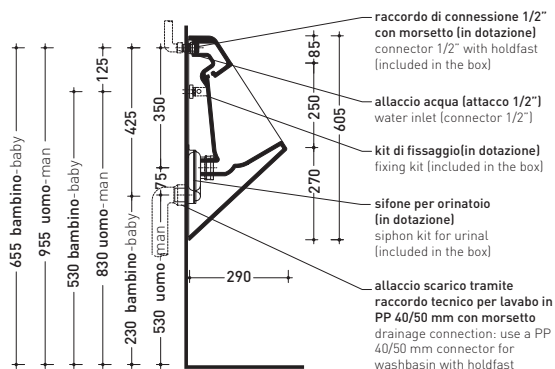

## AP28G

Wall-mounted urinal goclean (wall fixing kit art. 9007 and siphon art. KYCON included) **HOLES FOR COVER UPON REQUEST**

Complements: **thermosetting soft-closing cover suitable for urinal (AP28CW03)**  
**One concealed automatic rapid-flow lever (112540)**  
**Line accessories: TWO - HOOP - NOKÉ - FOLD**

Technical accessories: **SANITARBLOCK pre-assembled frame for wall-hung urinal (136179)**  
**Concealed pre-installation for EQUA URINAL plate (879123)**  
**EQUA URINAL AC infrared sensor fluxometer (879120)**

Package dim. **cm** | Weight **17,5 kg** | Pz. Pallet n° **24**

CE UNI EN 13407 Dop-No13407

vista frontale / frontal view

vista laterale / lateral view

sezione longitudinale / section

vista retro/ back view

sizes in mm

CERAMICA: glossy finish

white

matt finish

milky white

carbone

cenere

Please consider a 2% tolerance on indicated measurements