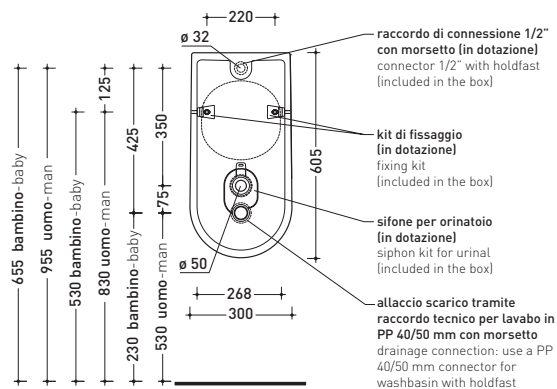

## AP28G

Wall-mounted urinal goclean (wall fixing kit art. 9007 and siphon art. KYCON included) **HOLES FOR COVER UPON REQUEST**

Complements: **thermosetting soft-closing cover suitable for urinal (AP28CW03)**  
**One concealed automatic rapid-flow lever (112540)**  
**Line accessories: TWO - HOOP - NOKÉ - FOLD**

Technical accessories: **SANITARBLOCK pre-assembled frame for wall-hung urinal (136179)**  
**Concealed pre-installation for EQUA URINAL plate (879123)**  
**EQUA URINAL AC infrared sensor fluxometer (879120)**

Package dim. **cm** | Weight **17,5 kg** | Pz. Pallet n° **24**

CE UNI EN 13407 Dop-No13407

vista frontale / frontal view

vista laterale / lateral view

sezione longitudinale / section

vista retro/ back view

sizes in mm

CERAMICA: glossy finish

white

matt finish

milky white

carbone

cenere

Please consider a 2% tolerance on indicated measurements