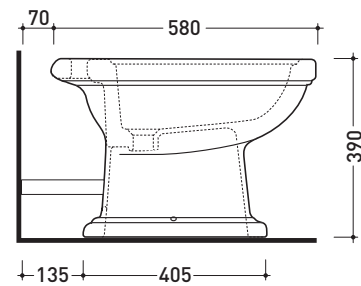

6005

Single-hole bidet

• WITH OVERFLOW • ARRANGED FOR THREE HOLES TAP

Complements: **Line taps bidet:** EVERGREEN
Line accessories: EVERGREEN

Technical accessories: **Short chrome siphon for bidet (SIFB/CR)**
Stop & Go drain (PLSG)
CERAMIC Stop & Go drain (PLCE)
Floor fixing kit (9001)

Package dim.

Weight 18 kg

Pz. Pallet n° 21

UNI EN 14528 - CL20

Dop-No14528

vista zenitale / zenital view

vista laterale / lateral view

sezione longitudinale / section

vista retro / back view

sizes in mm

CERAMIC: glossy finish

white

black

matt finish

milky white

Please consider a 2% tolerance on indicated measurements