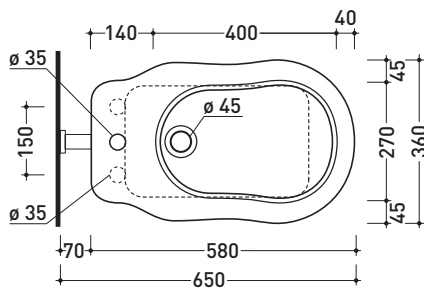

design **FLAMINIA DESIGN TEAM**

1990

6005

Single-hole bidet

•WITH OVERFLOW •ARRANGED FOR THREE HOLES TAP

Complements: **Line taps bidet: EVERGREEN**
Line accessories: EVERGREEN

Technical accessories: **Short chrome siphon for bidet (SIFB/CR)**
Stop & Go drain (PLSG)
CERAMIC Stop & Go drain (PLCE)
Floor fixing kit (9001)

Package dim. | Weight **18 kg** | Pz. Pallet n° **21**

CE UNI EN 14528 - CL20 **Dop-No14528**

vista zenitale / zenital view

vista laterale / lateral view

sezione longitudinale / section

vista retro / back view

sizes in mm

Please consider a 2% tolerance on indicated measurements

CERAMIC: glossy finish

matt finish

white

black

milky white