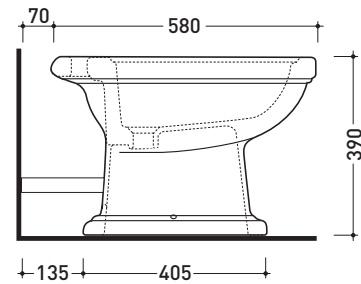

design **FLAMINIA DESIGN TEAM**

1990

6005

Single-hole bidet

•WITH OVERFLOW •ARRANGED FOR THREE HOLES TAP

Complements: **Line taps bidet: EVERGREEN**
Line accessories: EVERGREEN

Technical accessories: **Short chrome siphon for bidet (SIFB/CR)**
Stop & Go drain (PLSG)
CERAMIC Stop & Go drain (PLCE)
Floor fixing kit (9001)

Package dim. | Weight **18 kg** | Pz. Pallet n° **21**

CE UNI EN 14528 - CL20 **Dop-No14528**

vista zenitale / zenital view

vista laterale / lateral view

sezione longitudinale / section

vista retro / back view

sizes in mm

Please consider a 2% tolerance on indicated measurements

CERAMIC: glossy finish

matt finish

white

black

milky white