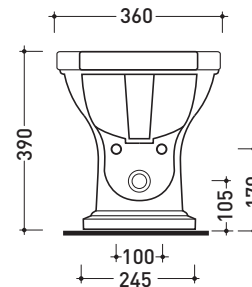

design **FLAMINIA DESIGN TEAM**

1990

6005

Single-hole bidet

•WITH OVERFLOW •ARRANGED FOR THREE HOLES TAP

Complements: **Line taps bidet: EVERGREEN**
Line accessories: EVERGREEN

Technical accessories: **Short chrome siphon for bidet (SIFB/CR)**
Stop & Go drain (PLSG)
CERAMIC Stop & Go drain (PLCE)
Floor fixing kit (9001)

Package dim. | Weight **18 kg** | Pz. Pallet n° **21**

CE UNI EN 14528 - CL20 **Dop-No14528**

vista zenitale / zenital view

vista laterale / lateral view

sezione longitudinale / section

vista retro / back view

sizes in mm

Please consider a 2% tolerance on indicated measurements

CERAMIC: glossy finish

matt finish

white

black

milky white