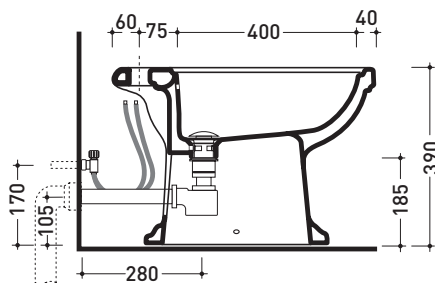

6005

Single-hole bidet

• WITH OVERFLOW • ARRANGED FOR THREE HOLES TAP

Complements: **Line taps bidet:** EVERGREEN
Line accessories: EVERGREEN

Technical accessories: **Short chrome siphon for bidet (SIFB/CR)**
Stop & Go drain (PLSG)
CERAMIC Stop & Go drain (PLCE)
Floor fixing kit (9001)

Package dim.

Weight 18 kg

Pz. Pallet n° 21

UNI EN 14528 - CL20

Dop-No14528

vista zenitale / zenital view

vista laterale / lateral view

sezione longitudinale / section

vista retro / back view

sizes in mm

CERAMIC: glossy finish

white

black

matt finish

milky white

Please consider a 2% tolerance on indicated measurements