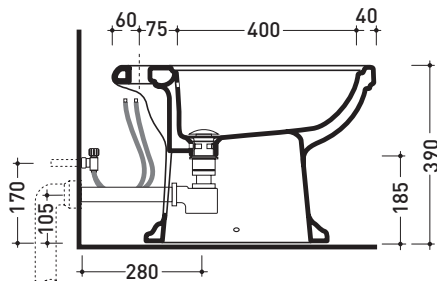

design **FLAMINIA DESIGN TEAM**

1990

6005

Single-hole bidet

•WITH OVERFLOW •ARRANGED FOR THREE HOLES TAP

Complements: **Line taps bidet: EVERGREEN**
Line accessories: EVERGREEN

Technical accessories: **Short chrome siphon for bidet (SIFB/CR)**
Stop & Go drain (PLSG)
CERAMIC Stop & Go drain (PLCE)
Floor fixing kit (9001)

Package dim. | Weight **18 kg** | Pz. Pallet n° **21**

CE UNI EN 14528 - CL20 **Dop-No14528**

vista zenitale / zenital view

vista laterale / lateral view

sezione longitudinale / section

vista retro / back view

sizes in mm

Please consider a 2% tolerance on indicated measurements

CERAMIC: glossy finish

matt finish

white

black

milky white