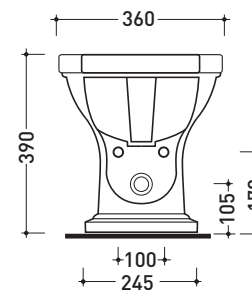

6005

Single-hole bidet

• WITH OVERFLOW • ARRANGED FOR THREE HOLES TAP

Complements: **Line taps bidet:** EVERGREEN
Line accessories: EVERGREEN

Technical accessories: **Short chrome siphon for bidet (SIFB/CR)**
Stop & Go drain (PLSG)
CERAMIC Stop & Go drain (PLCE)
Floor fixing kit (9001)

Package dim.

Weight 18 kg

Pz. Pallet n° 21

UNI EN 14528 - CL20

Dop-No14528

vista zenitale / zenital view

vista laterale / lateral view

sezione longitudinale / section

vista retro / back view

sizes in mm

CERAMIC: glossy finish

white

black

matt finish

milky white

Please consider a 2% tolerance on indicated measurements