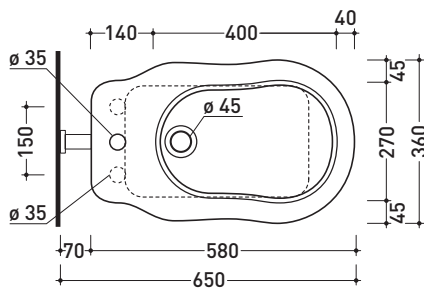

6005

Single-hole bidet

• WITH OVERFLOW • ARRANGED FOR THREE HOLES TAP

Complements: **Line taps bidet:** EVERGREEN
Line accessories: EVERGREEN

Technical accessories: **Short chrome siphon for bidet (SIFB/CR)**
Stop & Go drain (PLSG)
CERAMIC Stop & Go drain (PLCE)
Floor fixing kit (9001)

Package dim.

Weight 18 kg

Pz. Pallet n° 21

UNI EN 14528 - CL20

Dop-No14528

vista zenitale / zenital view

vista laterale / lateral view

sezione longitudinale / section

vista retro / back view

sizes in mm

CERAMIC: glossy finish

white

black

matt finish

milky white

Please consider a 2% tolerance on indicated measurements