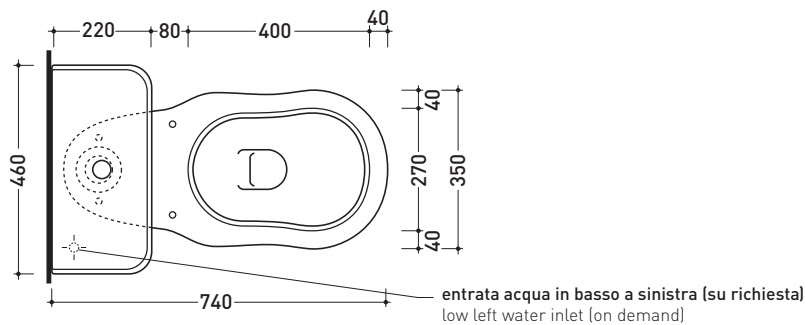

CE UNI EN 997 Dop-No997

vista zenitale / zenital view