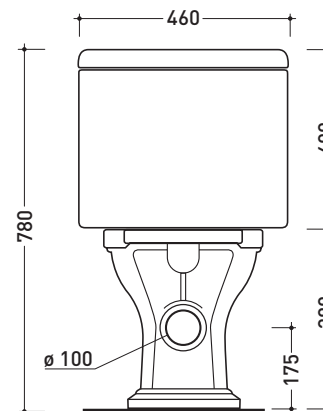

Technical accessories: **Floor fixing kit (9001)**
Dual flushing discharge system - Chrome/gold/Bronze (9101)

Package dim. wc	Weight 21,5 kg	Pz. Pallet n° 18
-----------------	-----------------------	-------------------------

Package dim. cistern	Weight 10,5 kg	Pz. Pallet n° 20
----------------------	-----------------------	-------------------------

CE UNI EN 997

Dop-No997

vista zenitale / zenital view

sezione longitudinale / section

vista retro / back view

sizes in mm

Please consider a 2% tolerance on indicated measurements

CERAMIC: glossy finish

matt finish

white

black

milky white

Technical accessories: Floor fixing kit (9001)
Dual flushing discharge system - Chrome/gold/Bronze (9101)

Package dim. wc	Weight 21,5 kg	Pz. Pallet n° 18
-----------------	-----------------------	-------------------------