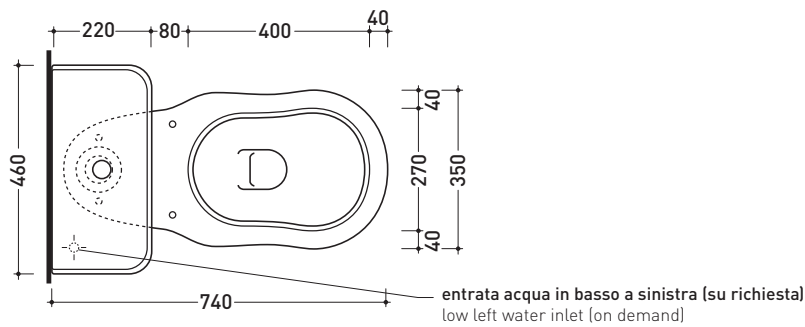

design FLAMINIA DESIGN TEAM

1990

6001 + 6003

Monoblock wc with floor (S) trap + cistern to suit monoblock wc

Complements: **Seat&cover with chrom or gold hinges (23/C - 23/O)**
Soft-close seat&cover with chrom or gold hinges (23/CR - 23/OR)
Solid wood seat&cover with chrom or gold hinges (23N/C - 23N/O)
Solid wood soft-close seat&cover with chrom or gold hinges (23N/CR - 23N/OR)
Line accessories: EVERGREEN

Technical accessories: **Floor fixing kit (9001)**
Dual flushing discharge system - Chrome/gold/Bronze (9101)

Package dim. wc	Weight 21,5 kg	Pz. Pallet n° 18
Package dim. cistern	Weight 10,5 kg	Pz. Pallet n° 20

CE UNI EN 997

Dop-No997

vista zenitale / zenital view