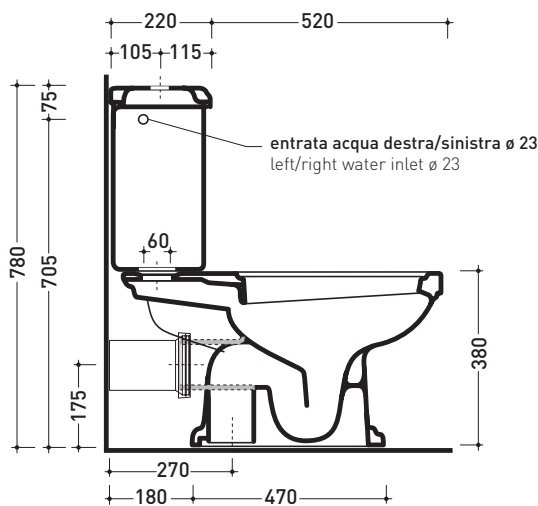

Technical accessories: **Floor fixing kit (9001)**
Dual flushing discharge system - Chrome/gold/Bronze (9101)

Package dim. wc	Weight 21,5 kg	Pz. Pallet n° 18
-----------------	-----------------------	-------------------------

Technical accessories: Floor fixing kit (9001)
Dual flushing discharge system - Chrome/gold/Bronze (9101)

Package dim. wc	Weight 21,5 kg	Pz. Pallet n° 18
-----------------	-----------------------	-------------------------

Package dim. cisterna	Weight 10,5 kg	Pz. Pallet n° 20
-----------------------	-----------------------	-------------------------

CE UNI EN 997 Dop-No997

vista zenitale / zenital view

sezione longitudinale / section

vista retro / back view

sizes in mm

Please consider a 2% tolerance on indicated measurements

CERAMIC: glossy finish

matt finish

white

black

milky white