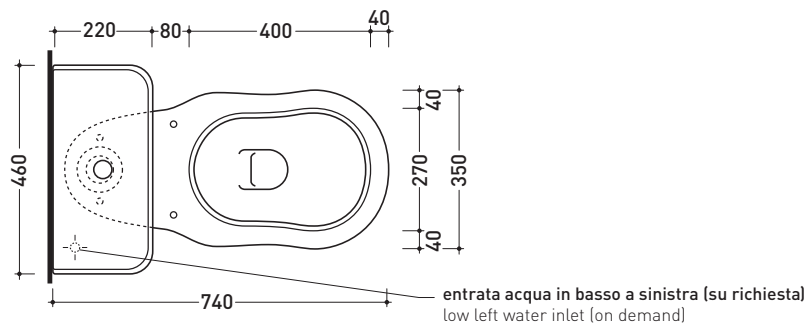

design FLAMINIA DESIGN TEAM

1990

6002 + 6003

Monoblock wc with wall (P) trap + cistern to suit monoblock wc

Complements: **Seat&cover with chrom or gold hinges (23/C - 23/O)**
Soft-close seat&cover with chrom/gold hinges (23/CR - 23/OR)
Solid wood seat&cover with chrom/gold hinges (23N/C - 23N/O)
Solid wood soft-close seat&cover with chrom/gold hinges (23N/CR - 23N/OR)
Line accessories: EVERGREEN

Technical accessories: **Floor fixing kit (9001)**
Dual flushing discharge system - Chrome/Gold (9101)

Package dim. wc	Weight 21,5 kg	Pz. Pallet n° 18
Package dim. cisterna	Weight 10,5 kg	Pz. Pallet n° 20

CE UNI EN 997

Dop-No997

vista zenitale / zenital view