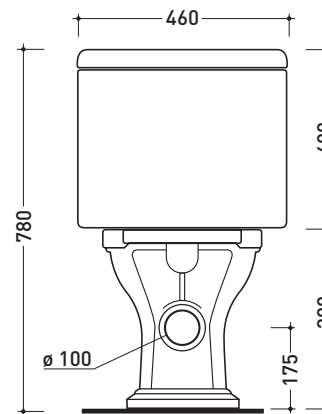

Technical accessories: Floor fixing kit (9001)
Dual flushing discharge system - Chrome/gold/Bronze (9101)

Package dim. wc	Weight 21,5 kg	Pz. Pallet n° 18
-----------------	-----------------------	-------------------------

Package dim. cisterna	Weight 10,5 kg	Pz. Pallet n° 20
-----------------------	-----------------------	-------------------------

CE UNI EN 997 Dop-No997

vista zenitale / zenital view

sezione longitudinale / section

vista retro / back view

sizes in mm

Please consider a 2% tolerance on indicated measurements

CERAMIC: glossy finish

matt finish

white

black

milky white