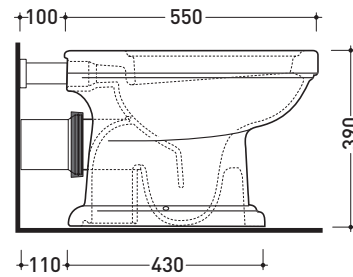

design **FLAMINIA DESIGN TEAM**

1990

6010

Wc with floor (S) trap

6011

Wc with wall (P) trap

- Complements:
- Back-pack cistern (6004)
 - High level cistern (6008+6008C)
 - Seat&cover with chrom or gold hinges (23/C - 23/O)
 - Soft-close seat&cover with chrom or gold hinges (23/CR - 23/OR)
 - Solid wood seat&cover with chrom or gold hinges (23N/C - 23N/O)
 - Solid wood soft-close seat&cover with chrom or gold hinges (23N/CR - 23N/OR)
 - Line accessories: EVERGREEN

Technical accessories: **Floor fixing kit (9001)**

Package dim. | Weight **20 kg** | Pz. Pallet n° **21**

CE UNI EN 997 **Dop-No997**

vista zenitale / zenital view

vista laterale / lateral view

sezione longitudinale / section

vista retro / back view

sizes in mm

Please consider a 2% tolerance on indicated measurements

CERAMIC: glossy finish

matt finish