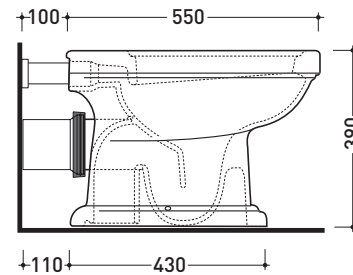

Technical accessories: **Floor fixing kit** (9001)

Package dim.

Weight **20 kg**

Pz. Pallet n° **21**

CE UNI EN 997

Dop-No997

vista zenitale / zenital view

vista laterale / lateral view

sezione longitudinale / section

vista retro / back view

sizes in mm

CERAMIC: glossy finish

white

black

matt finish

milky white

Please consider a 2% tolerance on indicated measurements