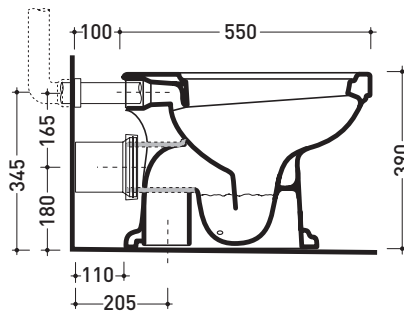

Technical accessories: **Floor fixing kit (9001)**

Package dim. | Weight **20 kg** | Pz. Pallet n° **21**

CE UNI EN 997 **Dop-No997**

vista zenitale / zenital view

vista laterale / lateral view

sezione longitudinale / section

vista retro / back view

sizes in mm

Please consider a 2% tolerance on indicated measurements

CERAMIC: glossy finish

matt finish