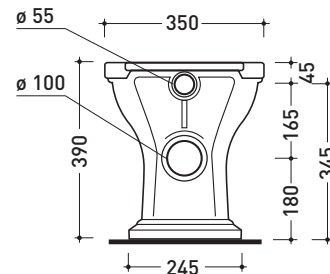

Technical accessories: **Floor fixing kit (9001)**

Package dim. | Weight **20 kg** | Pz. Pallet n° **21**

CE UNI EN 997 **Dop-No997**

vista zenitale / zenital view

vista laterale / lateral view

sezione longitudinale / section

vista retro / back view

sizes in mm

Please consider a 2% tolerance on indicated measurements

CERAMIC: glossy finish

matt finish