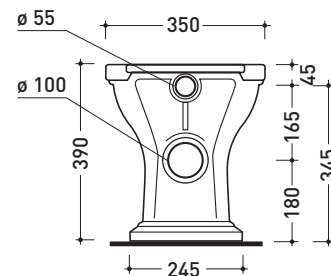

Technical accessories: **Floor fixing kit** (9001)

Package dim.

Weight **20 kg**

Pz. Pallet n° **21**

CE UNI EN 997

Dop-No997

vista zenitale / zenital view

vista laterale / lateral view

sezione longitudinale / section

vista retro / back view

sizes in mm

CERAMIC: glossy finish

white

black

matt finish

milky white

Please consider a 2% tolerance on indicated measurements