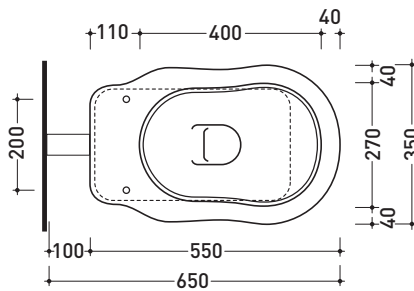

Technical accessories: **Floor fixing kit** (9001)

Package dim.

Weight **20 kg**

Pz. Pallet n° **21**

CE UNI EN 997

Dop-No997

vista zenitale / zenital view

vista laterale / lateral view

sezione longitudinale / section

vista retro / back view

sizes in mm

CERAMIC: glossy finish

white

black

matt finish

milky white

Please consider a 2% tolerance on indicated measurements