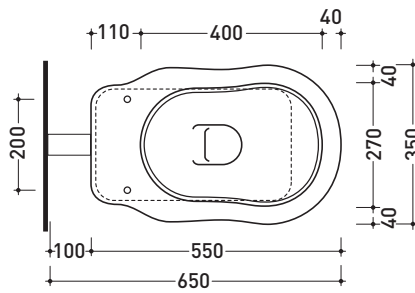

design **FLAMINIA DESIGN TEAM**

1990

6010

Wc with floor (S) trap

6011

Wc with wall (P) trap

- Complements:
- Back-pack cistern (6004)
 - High level cistern (6008+6008C)
 - Seat&cover with chrom or gold hinges (23/C - 23/O)
 - Soft-close seat&cover with chrom or gold hinges (23/CR - 23/OR)
 - Solid wood seat&cover with chrom or gold hinges (23N/C - 23N/O)
 - Solid wood soft-close seat&cover with chrom or gold hinges (23N/CR - 23N/OR)
 - Line accessories: EVERGREEN

Technical accessories: **Floor fixing kit (9001)**

Package dim. | Weight **20 kg** | Pz. Pallet n° **21**

CE UNI EN 997 **Dop-No997**

vista zenitale / zenital view

vista laterale / lateral view

sezione longitudinale / section

vista retro / back view

sizes in mm

Please consider a 2% tolerance on indicated measurements

CERAMIC: glossy finish

matt finish