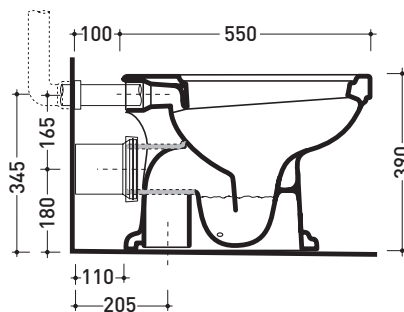

Technical accessories: **Floor fixing kit** (9001)

Package dim.

Weight **20 kg**

Pz. Pallet n° **21**

CE UNI EN 997

Dop-No997

vista zenitale / zenital view

vista laterale / lateral view

sezione longitudinale / section

vista retro / back view

sizes in mm

CERAMIC: glossy finish

white

black

matt finish

milky white

Please consider a 2% tolerance on indicated measurements