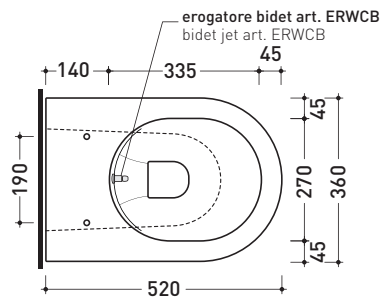

Technical accessories: Floor fixing kit (9003)

Package dim.

Weight 28 kg

Pz. Pallet n° 15

CE UNI EN 997

Dop-No997

Flaminia does not recommend combining this toilet model with rapid-flow/flushometer systems or traditional high tanks

vista zenitale / zenital view

dettaglio erogatore / bidet jet detail

sezione longitudinale / section

vista retro / back view

sizes in mm

Please consider a 2% tolerance on indicated measurements

CERAMIC: glossy finish