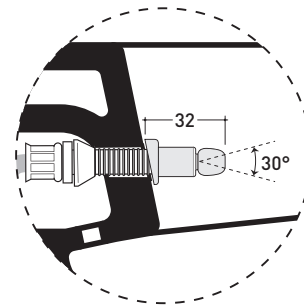

AP117G + ERWCB*

Back to wall wc with goclean® system S/P trap
(drainage connectors art. LK1012 included)

* **WARNING:** the hole for the bidet jet must be requested

Complements: Soft-closing thermosetting wrapping seat&cover (QKCW03)
Soft-closing thermosetting wrapping seat&cover (QKCW07)
SLIM soft-closing thermosetting seat&cover (QKCW05)
SLIM soft-closing thermosetting seat&cover (QKCW09)
Line accessories: TWO - HOOP - NOKÈ - FOLD

Technical accessories: Floor fixing kit (9003)

Package dim.

Weight 28 kg

Pz. Pallet n° 15

CE UNI EN 997

Dop-No997

Flaminia does not recommend combining this toilet model with rapid-flow/flushometer systems or traditional high tanks

vista zenitale / zenital view

dettaglio erogatore / bidet jet detail

sezione longitudinale / section

vista retro / back view

sizes in mm

Please consider a 2% tolerance on indicated measurements

CERAMIC: glossy finish