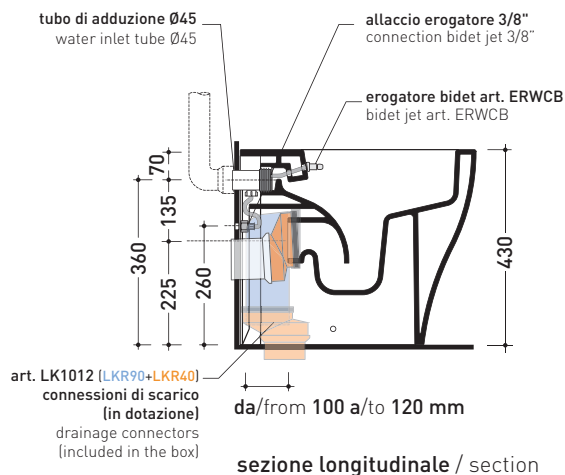

AP117G + ERWCB*

Back to wall wc with goclean® system S/P trap
(drainage connectors art. LK1012 included)

* **WARNING:** the hole for the bidet jet must be requested

Complements: Soft-closing thermosetting wrapping seat&cover (QKCW03)
Soft-closing thermosetting wrapping seat&cover (QKCW07)
SLIM soft-closing thermosetting seat&cover (QKCW05)
SLIM soft-closing thermosetting seat&cover (QKCW09)
Line accessories: TWO - HOOP - NOKÈ - FOLD

Technical accessories: Floor fixing kit (9003)

Package dim.

Weight 28 kg

Pz. Pallet n° 15

CE UNI EN 997

Dop-No997

Flaminia does not recommend combining this toilet model with rapid-flow/flushometer systems or traditional high tanks

vista zenitale / zenital view

dettaglio erogatore / bidet jet detail

sezione longitudinale / section

vista retro / back view

sizes in mm

Please consider a 2% tolerance on indicated measurements

CERAMIC: glossy finish