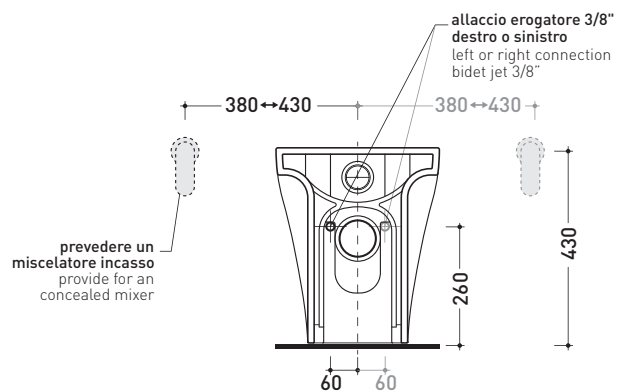

AP117G + ERWCB*

Back to wall wc with goclean® system S/P trap
(drainage connectors art. LK1012 included)

* **WARNING:** the hole for the bidet jet must be requested

Complements: Soft-closing thermosetting wrapping seat&cover (QKCW03)
Soft-closing thermosetting wrapping seat&cover (QKCW07)
SLIM soft-closing thermosetting seat&cover (QKCW05)
SLIM soft-closing thermosetting seat&cover (QKCW09)
Line accessories: TWO - HOOP - NOKÈ - FOLD

Technical accessories: Floor fixing kit (9003)

Package dim.

Weight 28 kg

Pz. Pallet n° 15

CE UNI EN 997

Dop-No997

Flaminia does not recommend combining this toilet model with rapid-flow/flushometer systems or traditional high tanks

vista zenitale / zenital view

dettaglio erogatore / bidet jet detail

sezione longitudinale / section

vista retro / back view

sizes in mm

Please consider a 2% tolerance on indicated measurements

CERAMIC: glossy finish