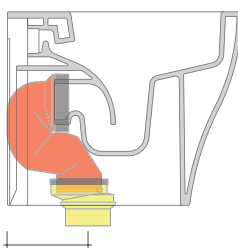

dettaglio erogatore / bidet jet detail

da/from 50 a/to 320 mm

sezione longitudinale / section

vista retro / back view

sizes in mm

CERAMIC: glossy finish

white black

matt finish

LK8010 (SET: LKR90+LKR20)

da/ from 80 a/ to 100 mm

LK1012 (SET: LKR90+LKR40)

da/ from 100 a/ to 120 mm

LK1214 (SET: LKRS+LKR40)

da/ from 120 a/ to 140 mm

LK1416 (SET: LKRS+LKR20)

da/ from 140 a/ to 160 mm

LK1618 (SET: LKRS)

da/ from 160 a/ to 180 mm

LK1820 (SET: LKRS+LKR20)

da/ from 180 a/ to 200 mm

LK2022 (SET: LKRS+LKR40)

da/ from 200 a/ to 220 mm

LK2233 (SET: LKR90+LKR33)

da/ from 220 a/ to 320* mm

ATTENTION: THE DRAINAGE CONNECTORS ARE NOT INCLUDED