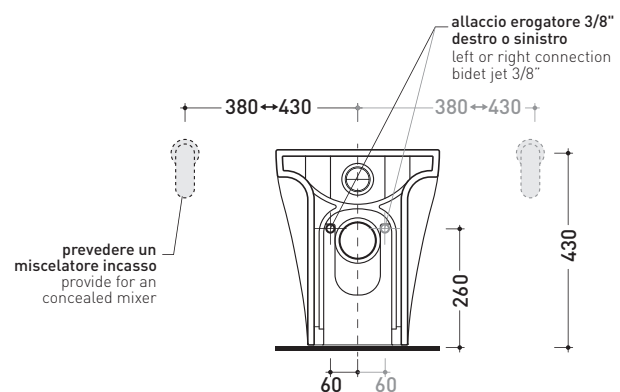

Package dim.

Weight 29 kg

Pz. Pallet n° 15

UNI EN 997

Dop-No997

pag. 1/2

Flaminia does not recommend combining this toilet model with rapid-flow/flushometer systems or traditional high tanks

vista zenitale / zenital view

dettaglio erogatore / bidet jet detail

da/from 50 a/to 320 mm

sezione longitudinale / section

vista retro / back view

sizes in mm

CERAMIC: glossy finish

white black

matt finish

LK1618 (SET: LKRS)

da/ from 160 a/ to 180 mm

LK1820 (SET: LKRS+LKR20)

da/ from 180 a/ to 200 mm

LK2022 (SET: LKRS+LKR40)

da/ from 200 a/ to 220 mm

LK2233 (SET: LKR90+LKR33)

da/ from 220 a/ to 320* mm