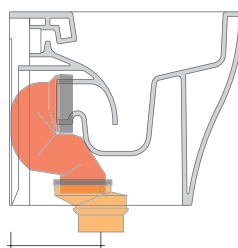

dettaglio erogatore / bidet jet detail

da/from 50 a/to 320 mm

sezione longitudinale / section

vista retro / back view

sizes in mm

CERAMIC: glossy finish

white black

matt finish

LK8010 (SET: LKR90+LKR20)

da/ from 80 a/ to 100 mm

LK1012 (SET: LKR90+LKR40)

da/ from 100 a/ to 120 mm

LK1214 (SET: LKRS+LKR40)

da/ from 120 a/ to 140 mm

LK1416 (SET: LKRS+LKR20)

da/ from 140 a/ to 160 mm

LK1618 (SET: LKRS)

da/ from 160 a/ to 180 mm

LK1820 (SET: LKRS+LKR20)

da/ from 180 a/ to 200 mm

LK2022 (SET: LKRS+LKR40)

da/ from 200 a/ to 220 mm

LK2233 (SET: LKR90+LKR33)

da/ from 220 a/ to 320* mm

ATTENTION: THE DRAINAGE CONNECTORS ARE NOT INCLUDED