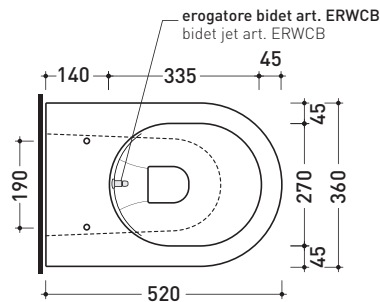

Package dim.

Weight 29 kg

Pz. Pallet n° 15

UNI EN 997

Dop-No997

pag. 1/2

Flaminia does not recommend combining this toilet model with rapid-flow/flushometer systems or traditional high tanks

vista zenitale / zenital view

dettaglio erogatore / bidet jet detail

da/from 50 a/to 320 mm

sezione longitudinale / section

vista retro / back view

sizes in mm

CERAMIC: glossy finish

white black

matt finish

LK8010 (SET: LKR90+LKR20)

da/ from 80 a/ to 100 mm

LK1012 (SET: LKR90+LKR40)

da/ from 100 a/ to 120 mm

LK1214 (SET: LKRS+LKR40)

da/ from 120 a/ to 140 mm

LK1416 (SET: LKRS+LKR20)

da/ from 140 a/ to 160 mm

LK1618 (SET: LKRS)

da/ from 160 a/ to 180 mm

LK1820 (SET: LKRS+LKR20)

da/ from 180 a/ to 200 mm

LK2022 (SET: LKRS+LKR40)

da/ from 200 a/ to 220 mm

LK2233 (SET: LKR90+LKR33)

da/ from 220 a/ to 320* mm