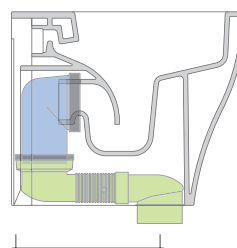

dettaglio erogatore / bidet jet detail

da/from 50 a/to 320 mm

sezione longitudinale / section

vista retro / back view

sizes in mm

CERAMIC: glossy finish

white black

matt finish

LK8010 (SET: LKR90+LKR20)

da/ from 80 a/ to 100 mm

LK1012 (SET: LKR90+LKR40)

da/ from 100 a/ to 120 mm

LK1214 (SET: LKRS+LKR40)

da/ from 120 a/ to 140 mm

LK1416 (SET: LKRS+LKR20)

da/ from 140 a/ to 160 mm

LK1618 (SET: LKRS)

da/ from 160 a/ to 180 mm

LK1820 (SET: LKRS+LKR20)

da/ from 180 a/ to 200 mm

LK2022 (SET: LKRS+LKR40)

da/ from 200 a/ to 220 mm

LK2233 (SET: LKR90+LKR33)

da/ from 220 a/ to 320* mm

ATTENTION: THE DRAINAGE CONNECTORS ARE NOT INCLUDED