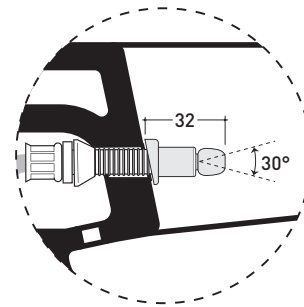

Package dim.

Weight 29 kg

Pz. Pallet n° 15

UNI EN 997

Dop-No997

pag. 1/2

Flaminia does not recommend combining this toilet model with rapid-flow/flushometer systems or traditional high tanks

vista zenitale / zenital view

dettaglio erogatore / bidet jet detail

da/from 50 a/to 320 mm

sezione longitudinale / section

vista retro / back view

sizes in mm

CERAMIC: glossy finish

white black

matt finish