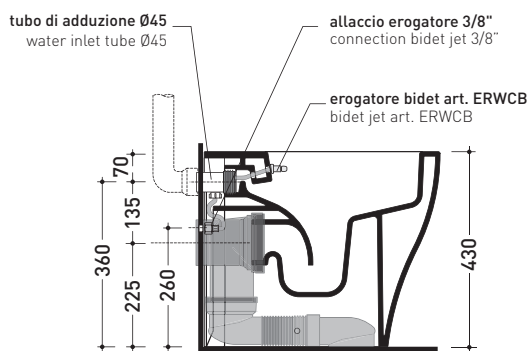

Technical accessories:

- *Kit suitable for wall trap H 230 mm (LKR00)
- *Kit suitable for floor trap from 50 to 80 mm (LKR90)
- *Kit suitable for floor trap from 80 to 100 mm (LK8010)
- *Kit suitable for floor trap from 100 to 120 mm (LK1012)
- *Kit suitable for floor trap from 120 to 140 mm (LK1214)
- *Kit suitable for floor trap from 140 to 160 mm (LK1416)
- *Kit suitable for floor trap from 160 to 180 mm (LKRS)
- *Kit suitable for floor trap from 180 to 200 mm (LK1820)
- *Kit suitable for floor trap from 200 to 220 mm (LK2022)
- *Kit suitable for floor trap from 220 to 320 mm (LK2233)
- Kit di fissaggio a pavimento (9003)

Package dim.

Weight 29 kg

Pz. Pallet n° 15

UNI EN 997

Dop-No997

pag. 1/2

Flaminia does not recommend combining this toilet model with rapid-flow/flushometer systems or traditional high tanks

vista zenitale / zenital view

dettaglio erogatore / bidet jet detail

da/from 50 a/to 320 mm

sezione longitudinale / section

vista retro / back view

sizes in mm

CERAMIC: glossy finish

white black

matt finish

LK1618 (SET: LKRS)

da/ from 160 a/ to 180 mm

LK1820 (SET: LKRS+LKR20)

da/ from 180 a/ to 200 mm

LK2022 (SET: LKRS+LKR40)

da/ from 200 a/ to 220 mm

LK2233 (SET: LKR90+LKR33)

da/ from 220 a/ to 320* mm