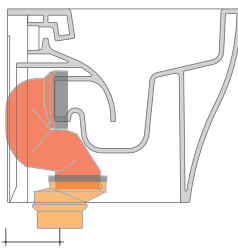

dettaglio erogatore / bidet jet detail

da/from 50 a/to 320 mm

sezione longitudinale / section

vista retro / back view

sizes in mm

CERAMIC: glossy finish

white black

matt finish

LK8010 (SET: LKR90+LKR20)

da/ from 80 a/ to 100 mm

LK1012 (SET: LKR90+LKR40)

da/ from 100 a/ to 120 mm

LK1214 (SET: LKRS+LKR40)

da/ from 120 a/ to 140 mm

LK1416 (SET: LKRS+LKR20)

da/ from 140 a/ to 160 mm

LK1618 (SET: LKRS)

da/ from 160 a/ to 180 mm

LK1820 (SET: LKRS+LKR20)

da/ from 180 a/ to 200 mm

LK2022 (SET: LKRS+LKR40)

da/ from 200 a/ to 220 mm

LK2233 (SET: LKR90+LKR33)

da/ from 220 a/ to 320* mm

ATTENTION: THE DRAINAGE CONNECTORS ARE NOT INCLUDED