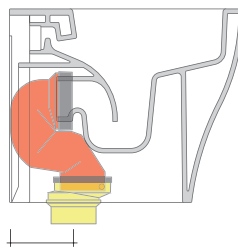

dettaglio erogatore / bidet jet detail

da/from 50 a/to 320 mm

sezione longitudinale / section

vista retro / back view

sizes in mm

CERAMIC: glossy finish

white black

matt finish

LK8010 (SET: LKR90+LKR20)

da/ from 80 a/ to 100 mm

LK1012 (SET: LKR90+LKR40)

da/ from 100 a/ to 120 mm

LK1214 (SET: LKRS+LKR40)

da/ from 120 a/ to 140 mm

LK1416 (SET: LKRS+LKR20)

da/ from 140 a/ to 160 mm

LK1618 (SET: LKRS)

da/ from 160 a/ to 180 mm

LK1820 (SET: LKRS+LKR20)

da/ from 180 a/ to 200 mm

LK2022 (SET: LKRS+LKR40)

da/ from 200 a/ to 220 mm

LK2233 (SET: LKR90+LKR33)

da/ from 220 a/ to 320* mm

ATTENTION: THE DRAINAGE CONNECTORS ARE NOT INCLUDED