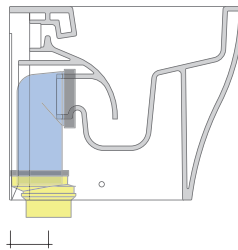

dettaglio erogatore / bidet jet detail

da/from 50 a/to 320 mm

sezione longitudinale / section

vista retro / back view

sizes in mm

CERAMIC: glossy finish

white black

matt finish

milky white carbone lava grey fango argilla cenere

Please consider a 2% tolerance on indicated measurements

KIT SUITABLE FOR WALL TRAP

LKR00 (SET: LKR00)

KIT SUITABLE FOR FLOOR TRAP

LKR90 (SET: LKR90)

da/ from 50 a/ to 80 mm

LK8010 (SET: LKR90+LKR20)

da/ from 80 a/ to 100 mm

LK1012 (SET: LKR90+LKR40)

da/ from 100 a/ to 120 mm

LK1214 (SET: LKRS+LKR40)

da/ from 120 a/ to 140 mm

LK1416 (SET: LKRS+LKR20)

da/ from 140 a/ to 160 mm

LK1618 (SET: LKRS)

da/ from 160 a/ to 180 mm

LK1820 (SET: LKRS+LKR20)

da/ from 180 a/ to 200 mm

LK2022 (SET: LKRS+LKR40)

da/ from 200 a/ to 220 mm

LK2233 (SET: LKR90+LKR33)

da/ from 220 a/ to 320* mm