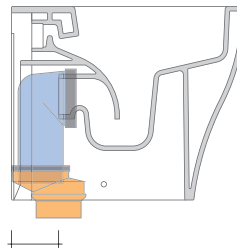

dettaglio erogatore / bidet jet detail

da/from 50 a/to 320 mm

sezione longitudinale / section

vista retro / back view

sizes in mm

CERAMIC: glossy finish

white black

matt finish

milky white carbone lava grey fango argilla cenere

Please consider a 2% tolerance on indicated measurements

KIT SUITABLE FOR WALL TRAP

LKR00 (SET: LKR00)

KIT SUITABLE FOR FLOOR TRAP

LKR90 (SET: LKR90)

da/ from 50 a/ to 80 mm

LK8010 (SET: LKR90+LKR20)

da/ from 80 a/ to 100 mm

LK1012 (SET: LKR90+LKR40)

da/ from 100 a/ to 120 mm

LK1214 (SET: LKRS+LKR40)

da/ from 120 a/ to 140 mm

LK1416 (SET: LKRS+LKR20)

da/ from 140 a/ to 160 mm

LK1618 (SET: LKRS)

da/ from 160 a/ to 180 mm

LK1820 (SET: LKRS+LKR20)

da/ from 180 a/ to 200 mm

LK2022 (SET: LKRS+LKR40)

da/ from 200 a/ to 220 mm

LK2233 (SET: LKR90+LKR33)

da/ from 220 a/ to 320* mm