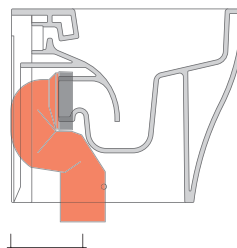

dettaglio erogatore / bidet jet detail

da/from 50 a/to 320 mm

sezione longitudinale / section

vista retro / back view

sizes in mm

CERAMIC: glossy finish

white black

matt finish

LK8010 (SET: LKR90+LKR20)

da/ from 80 a/ to 100 mm

LK1012 (SET: LKR90+LKR40)

da/ from 100 a/ to 120 mm

LK1214 (SET: LKRS+LKR40)

da/ from 120 a/ to 140 mm

LK1416 (SET: LKRS+LKR20)

da/ from 140 a/ to 160 mm

LK1618 (SET: LKRS)

da/ from 160 a/ to 180 mm

LK1820 (SET: LKRS+LKR20)

da/ from 180 a/ to 200 mm

LK2022 (SET: LKRS+LKR40)

da/ from 200 a/ to 220 mm

LK2233 (SET: LKR90+LKR33)

da/ from 220 a/ to 320* mm

ATTENTION: THE DRAINAGE CONNECTORS ARE NOT INCLUDED