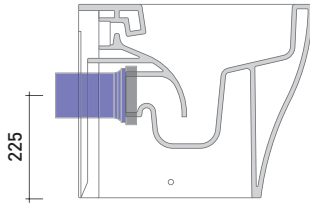

dettaglio erogatore / bidet jet detail

da/from 50 a/to 320 mm

sezione longitudinale / section

vista retro / back view

sizes in mm

CERAMIC: glossy finish

white black

matt finish

milky white carbone lava grey fango argilla cenere

Please consider a 2% tolerance on indicated measurements

KIT SUITABLE FOR WALL TRAP

LKR00 (SET: LKR00)

KIT SUITABLE FOR FLOOR TRAP

LKR90 (SET: LKR90)

da/ from 50 a/ to 80 mm