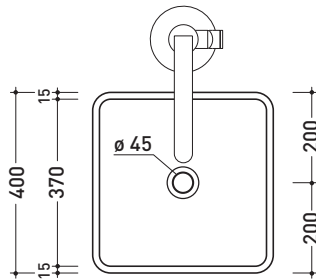

MW40C Monowash 40

Standing column-basin 40 cm

(floor fixing kit art. 9005 and siphon art. FMT/SIF included)

• WITHOUT OVERFLOW • WITHOUT TAP LEDGE

Complements: **Line taps basin free-standing:** ONE - FOLD
Line accessories: TWO - HOOP - NOKÉ - FOLD

Technical accessories: **Stop & Go drain (PLSG)**
Ceramic Stop&Go drain (PLCE)
Chrome waste with automatic integrated overflow (PLTPCR)
Waste with automatic integrated overflow and ceramic cover (PLTPCE)

Package dim. 42,5 x 42,5 x 90 cm | Weight 45 kg | Pz. Pallet n° 4

CE UNI EN 14688 - CL00 Dop-No14688

vista zenitale / zenital view

allaccio scarico tramite raccordo tecnico per lavabo in PP 40/50 mm con morsetto
 drainage connection: use a PP 40/50 mm connector for washbasin with holdfast

vista frontale / frontal view

sezione longitudinale / section

Please consider a 2% tolerance on indicated measurements

sizes in mm

CERAMIC: glossy finish

matt finish

METAL

bianco / oro bianco / platino