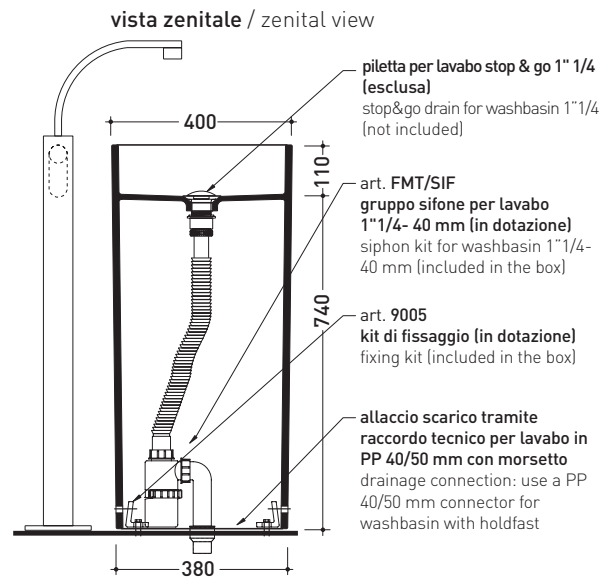

MW40C Monowash 40

Standing column-basin 40 cm

(floor fixing kit art. 9005 and siphon art. FMT/SIF included)

• WITHOUT OVERFLOW • WITHOUT TAP LEDGE

Complements: **Line taps basin free-standing:** ONE - FOLD
Line accessories: TWO - HOOP - NOKÉ - FOLD

Technical accessories: **Stop & Go drain (PLSG)**
Ceramic Stop&Go drain (PLCE)
Chrome waste with automatic integrated overflow (PLTPCR)
Waste with automatic integrated overflow and ceramic cover (PLTPCE)

Package dim. 42,5 x 42,5 x 90 cm | Weight 45 kg | Pz. Pallet n° 4

CE UNI EN 14688 - CL00 Dop-No14688

vista zenitale / zenital view

allaccio scarico tramite raccordo tecnico per lavabo in PP 40/50 mm con morsetto
 drainage connection: use a PP 40/50 mm connector for washbasin with holdfast

vista frontale / frontal view

sezione longitudinale / section

Please consider a 2% tolerance on indicated measurements

sizes in mm

CERAMIC: glossy finish

matt finish

METAL

bianco / oro bianco / platino