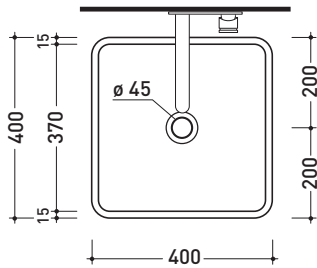

Monowash

➔ **FLAMINIA.**

design **GIULIO CAPPELLINI**

2005

MW40P Monowash 40

Wall column-basin 40 cm

(floor fixing kit art. 9005 included)

• WITHOUT OVERFLOW • WITHOUT TAP LEDGE

Complements: **Line wall-taps basin: ONE - NOKÈ - SI**
Line accessories: TWO - HOOP - NOKÈ - FOLD

Technical accessories: **Chrome siphon (SIFL/CR)**
Stop & Go drain (PLSG)
Ceramic Stop&Go drain (PLCE)

Package dim. **42,5 x 42,5 x 90 cm** | Weight **45 kg** | Pz. Pallet n° **4**

CE UNI EN 14688 - CL00 Dop-No14688

vista zenitale / zenital view

vista frontale / frontal view

sezione longitudinale / section

sizes in mm

Please consider a 2% tolerance on indicated measurements

CERAMIC: glossy finish