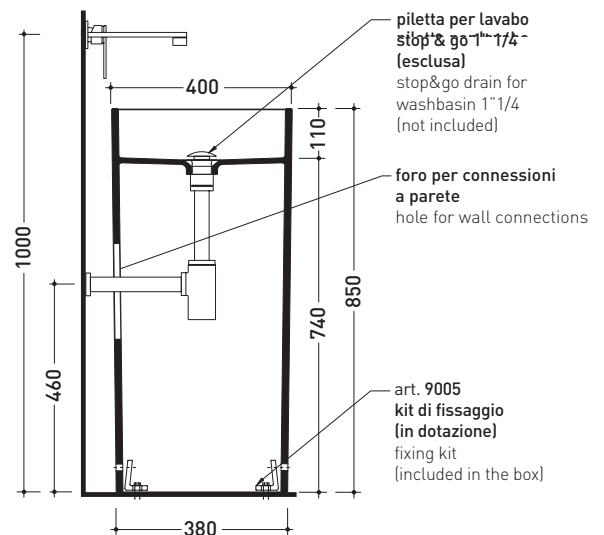

design **GIULIO CAPPELLINI**

2005

MW40P Monowash 40

Wall column-basin 40 cm
(floor fixing kit art. 9005 included)

• WITHOUT OVERFLOW • WITHOUT TAP LEDGE

Complements: **Line wall-taps basin:** ONE - NOKÈ - SI
Line accessories: TWO - HOOP - NOKÈ - FOLD

Technical accessories: **Chrome siphon (SIFL/CR)**
Stop & Go drain (PLSG)
Ceramic Stop&Go drain (PLCE)
Chrome waste with automatic integrated overflow (PLTPCR)
Waste with automatic integrated overflow and ceramic cover (PLTPCE)

Package dim. 42,5 x 42,5 x 90 cm | Weight 45 kg | Pz. Pallet n° 4

CE UNI EN 14688 - CL00 Dop-No14688

vista zenitale / zenital view

vista frontale / frontal view

sezione longitudinale / section

Please consider a 2% tolerance on indicated measurements

sizes in mm

CERAMIC: glossy finish

matt finish

METAL

bianco / oro bianco / platino