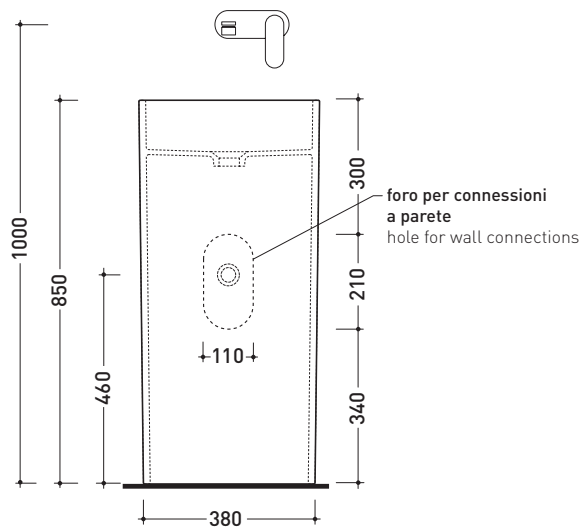

Monowash

➔ **FLAMINIA.**

design **GIULIO CAPPELLINI**

2005

MW40P Monowash 40

Wall column-basin 40 cm

(floor fixing kit art. 9005 included)

• WITHOUT OVERFLOW • WITHOUT TAP LEDGE

Complements: **Line wall-taps basin: ONE - NOKÈ - SI**
Line accessories: TWO - HOOP - NOKÈ - FOLD

Technical accessories: **Chrome siphon (SIFL/CR)**
Stop & Go drain (PLSG)
Ceramic Stop&Go drain (PLCE)

Package dim. **42,5 x 42,5 x 90 cm** | Weight **45 kg** | Pz. Pallet n° **4**

CE UNI EN 14688 - CL00 Dop-No14688

vista zenitale / zenital view

vista frontale / frontal view

sezione longitudinale / section

sizes in mm

Please consider a 2% tolerance on indicated measurements

CERAMIC: glossy finish