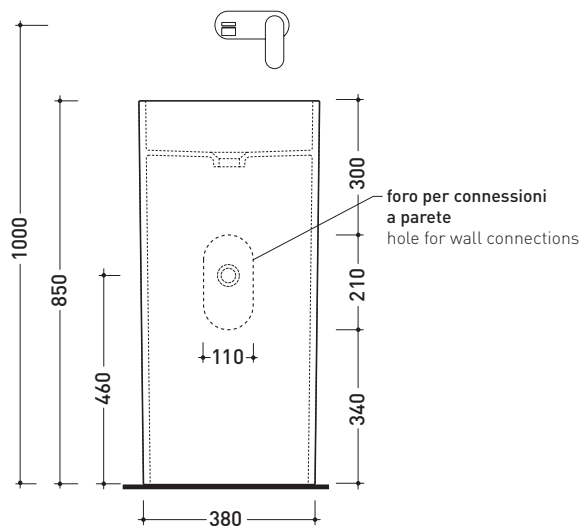

design **GIULIO CAPPELLINI**

2005

MW40P Monowash 40

Wall column-basin 40 cm
(floor fixing kit art. 9005 included)

• WITHOUT OVERFLOW • WITHOUT TAP LEDGE

Complements: **Line wall-taps basin:** ONE - NOKÈ - SI
Line accessories: TWO - HOOP - NOKÈ - FOLD

Technical accessories: **Chrome siphon (SIFL/CR)**
Stop & Go drain (PLSG)
Ceramic Stop&Go drain (PLCE)
Chrome waste with automatic integrated overflow (PLTPCR)
Waste with automatic integrated overflow and ceramic cover (PLTPCE)

Package dim. 42,5 x 42,5 x 90 cm | Weight 45 kg | Pz. Pallet n° 4

CE UNI EN 14688 - CL00 Dop-No14688

vista zenitale / zenital view

vista frontale / frontal view

sezione longitudinale / section

Please consider a 2% tolerance on indicated measurements

sizes in mm

CERAMIC: glossy finish

matt finish

METAL

bianco / oro bianco / platino