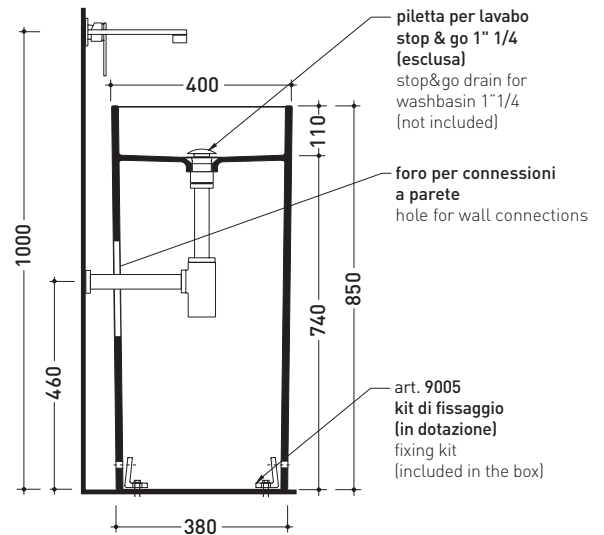

Monowash

➔ **FLAMINIA.**

design **GIULIO CAPPELLINI**

2005

MW40P Monowash 40

Wall column-basin 40 cm

(floor fixing kit art. 9005 included)

• WITHOUT OVERFLOW • WITHOUT TAP LEDGE

Complements: **Line wall-taps basin: ONE - NOKÈ - SI**
Line accessories: TWO - HOOP - NOKÈ - FOLD

Technical accessories: **Chrome siphon (SIFL/CR)**
Stop & Go drain (PLSG)
Ceramic Stop&Go drain (PLCE)

Package dim. **42,5 x 42,5 x 90 cm** | Weight **45 kg** | Pz. Pallet n° **4**

CE UNI EN 14688 - CL00 Dop-No14688

vista zenitale / zenital view

vista frontale / frontal view

sezione longitudinale / section

sizes in mm

Please consider a 2% tolerance on indicated measurements

CERAMIC: glossy finish