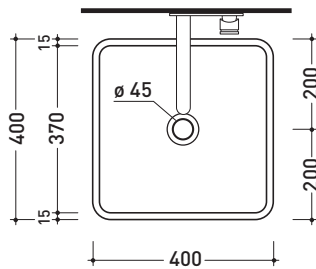

design **GIULIO CAPPELLINI**

2005

MW40P Monowash 40

Wall column-basin 40 cm
(floor fixing kit art. 9005 included)

• WITHOUT OVERFLOW • WITHOUT TAP LEDGE

Complements: **Line wall-taps basin:** ONE - NOKÈ - SI
Line accessories: TWO - HOOP - NOKÈ - FOLD

Package dim. 42,5 x 42,5 x 90 cm | Weight 45 kg | Pz. Pallet n° 4

CE UNI EN 14688 - CL00 Dop-No14688

vista zenitale / zenital view

vista frontale / frontal view

sezione longitudinale / section

Please consider a 2% tolerance on indicated measurements

sizes in mm

CERAMIC: glossy finish

matt finish

METAL

bianco / oro bianco / platino