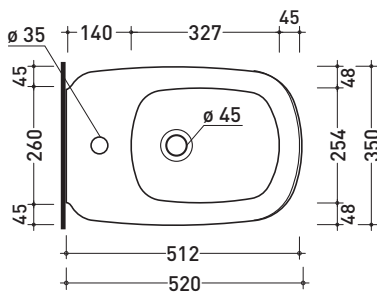

MN218

Wall hung single-hole bidet (wall fixing kit art. 9008 included)

• WITH OVERFLOW • WITHOUT TAP HOLE ON DEMAND

Complements: **Line taps bidet:** ONE - NOKÉ - SI - FOLD - X1
Line accessories: TWO - HOOP - NOKÉ - FOLD

Package dim. 53,4 x 35,4 x 40 cm | Weight 24,4 kg | Pz. Pallet n° 15

UNI EN 14528 - CL20 Dop-No14528

vista zenitale / zenital view

vista laterale / lateral view

sezione longitudinale / section

art. 9008
 kit di fissaggio
 Fischer (in dotazione)
 Fischer fixing kit
 (included in the box)

vista retro / back view

sizes in mm

CERAMIC: glossy finish

matt finish

Please consider a 2% tolerance on indicated measurements