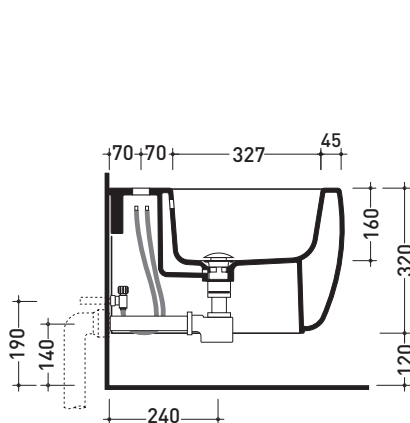

MN218

Wall hung single-hole bidet (wall fixing kit art. 9008 included)

• WITH OVERFLOW • WITHOUT TAP HOLE ON DEMAND

Complements: **Line taps bidet:** ONE - NOKÉ - SI - FOLD - X1
Line accessories: TWO - HOOP - NOKÉ - FOLD

Package dim. 53,4 x 35,4 x 40 cm | Weight 24,4 kg | Pz. Pallet n° 15

UNI EN 14528 - CL20 Dop-No14528

vista zenitale / zenital view

vista laterale / lateral view

sezione longitudinale / section

art. 9008
 kit di fissaggio
 Fischer (in dotazione)
 Fischer fixing kit
 (included in the box)

vista retro / back view

sizes in mm

CERAMIC: glossy finish

matt finish

Please consider a 2% tolerance on indicated measurements