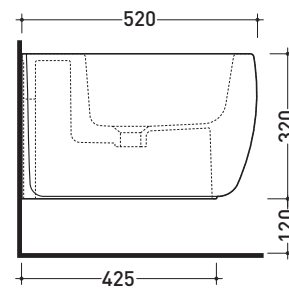

MN218

Wall hung single-hole bidet (wall fixing kit art. 9008 included)

• WITH OVERFLOW • WITHOUT TAP HOLE ON DEMAND

Complements: **Line taps bidet:** ONE - NOKÉ - SI - FOLD - X1
Line accessories: TWO - HOOP - NOKÉ - FOLD

Package dim. 53,4 x 35,4 x 40 cm | Weight 24,4 kg | Pz. Pallet n° 15

UNI EN 14528 - CL20 Dop-No14528

vista zenitale / zenital view

vista laterale / lateral view

sezione longitudinale / section

art. 9008
 kit di fissaggio
 Fischer (in dotazione)
 Fischer fixing kit
 (included in the box)

vista retro / back view

sizes in mm

CERAMIC: glossy finish

matt finish

Please consider a 2% tolerance on indicated measurements