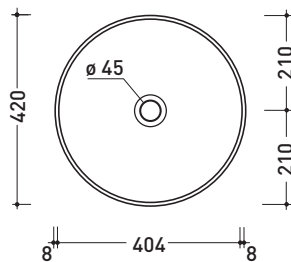

## MTC42C MonoTwin Slim

Standing column-basin 42 cm

(floor fixing kit art. 9005 and siphon art. FMT/SIF included)

• WITHOUT OVERFLOW • WITHOUT TAP LEDGE

Complements: **Line taps basin:** ONE - NOKÈ - FOLD - X1  
**Line accessories:** TWO - HOOP - NOKÈ - FOLD

Package dim. cm | Weight 47,5 kg | Pz. Pallet n° 4

CE UNI EN 14688 - CL00 Dop-No14688

vista zenitale / zenital view

vista zenitale / zenital view

vista frontale / frontal view

art. 9005  
 kit di fissaggio (in dotazione)  
 fixing kit (included in the box)