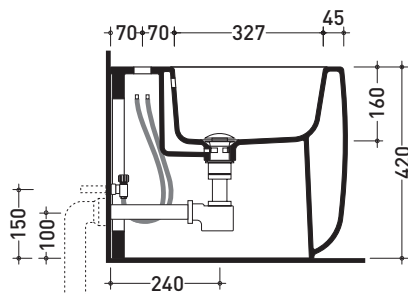

## MN217

**Back to wall single-hole bidet (floor fixing kit art. 9003 included)**

• WITH OVERFLOW • WITHOUT TAP HOLE ON DEMAND

Complements: **Line taps bidet:** ONE - NOKÉ - SI - FOLD - X1  
**Line accessories:** TWO - HOOP - NOKÉ - FOLD

Technical accessories: **Short chrome siphon for bidet (SIFB/CR)**  
**Stop & Go drain (PLSG)**  
**CERAMIC Stop & Go drain (PLCE)**  
**Two piece set chrome tap filters (RF026)**

Package dim. 53 x 35,5 x 43 cm | Weight 29,5 kg | Pz. Pallet n° 15

CE UNI EN 14528 - CL20 Dop-No14528

vista zenitale / zenital view

vista laterale / lateral view

sezione longitudinale / section

vista retro / back view

sizes in mm

CERAMIC: glossy finish

white