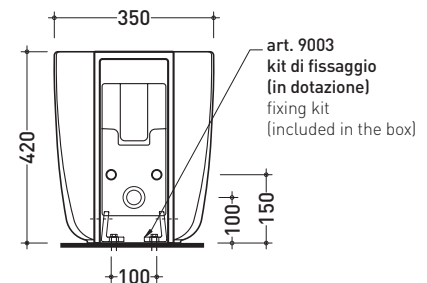

Technical accessories: **Short chrome siphon for bidet (SIFB/CR)**  
**Stop & Go drain (PLSG)**  
**CERAMIC Stop & Go drain (PLCE)**  
**Two piece set chrome tap filters (RF026)**

Package dim. 53 x 35,5 x 43 cm | Weight 29,5 kg | Pz. Pallet n° 15

CE UNI EN 14528 - CL20 Dop-No14528

vista zenitale / zenital view

vista laterale / lateral view

sezione longitudinale / section

vista retro / back view

sizes in mm

CERAMIC: glossy finish

white

Please consider a 2% tolerance on indicated measurements