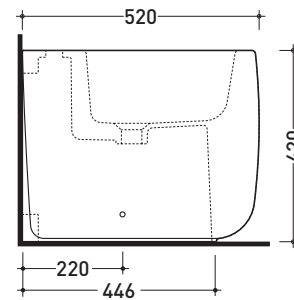

## MN217

**Back to wall single-hole bidet (floor fixing kit art. 9003 included)**

• WITH OVERFLOW • WITHOUT TAP HOLE ON DEMAND

Complements: **Line taps bidet:** ONE - NOKÉ - SI - FOLD - X1  
**Line accessories:** TWO - HOOP - NOKÉ - FOLD

Technical accessories: **Short chrome siphon for bidet (SIFB/CR)**  
**Stop & Go drain (PLSG)**  
**CERAMIC Stop & Go drain (PLCE)**  
**Two piece set chrome tap filters (RF026)**

Package dim. 53 x 35,5 x 43 cm | Weight 29,5 kg | Pz. Pallet n° 15

CE UNI EN 14528 - CL20 Dop-No14528

vista zenitale / zenital view

vista laterale / lateral view

sezione longitudinale / section

vista retro / back view

sizes in mm

CERAMIC: glossy finish

white

Please consider a 2% tolerance on indicated measurements