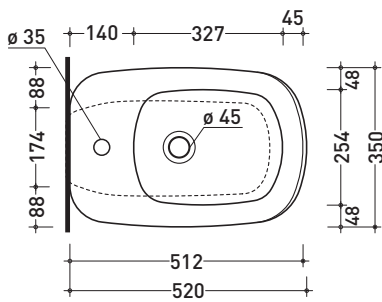

## MN217

**Back to wall single-hole bidet (floor fixing kit art. 9003 included)**

• WITH OVERFLOW • WITHOUT TAP HOLE ON DEMAND

Complements: **Line taps bidet:** ONE - NOKÉ - SI - FOLD - X1  
**Line accessories:** TWO - HOOP - NOKÉ - FOLD

Technical accessories: **Short chrome siphon for bidet (SIFB/CR)**  
**Stop & Go drain (PLSG)**  
**CERAMIC Stop & Go drain (PLCE)**  
**Two piece set chrome tap filters (RF026)**

Package dim. 53 x 35,5 x 43 cm | Weight 29,5 kg | Pz. Pallet n° 15

CE UNI EN 14528 - CL20 Dop-No14528

vista zenitale / zenital view

vista laterale / lateral view

sezione longitudinale / section

vista retro / back view

sizes in mm

CERAMIC: glossy finish

white

Please consider a 2% tolerance on indicated measurements