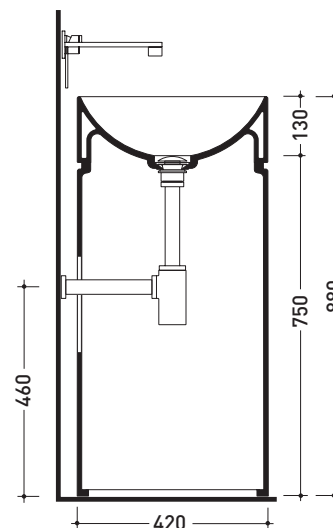

MonoTwin Slim

→ FLAMINIA.

design L+R PALOMBA

2020

MTC42P MonoTwin Slim

Wall column-basin 42 cm (floor fixing kit art. 9005 included)

• WITHOUT OVERFLOW • WITHOUT TAP LEDGE

Complements: **Line taps basin:** ONE - NOKÈ - FOLD - X1
Line accessories: TWO - HOOP - NOKÈ - FOLD

Package dim. cm | Weight 47,5 kg | Pz. Pallet n° 4

CE UNI EN 14688 - CL00 Dop-No14688

vista zenitale / zenital view

vista zenitale / zenital view

vista frontale / frontal view

sezione longitudinale / section

sizes in mm

Please consider a 2% tolerance on indicated measurements

CERAMIC: glossy finish

white black

matt finish

milky white carbone lava grey argilla cenere nuvola fango rosso rubens petrolio

<http://www.ceramicaflaminia.it/en/products/322-twin>