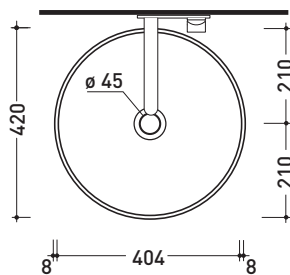

MonoTwin Slim

→ FLAMINIA.

design L+R PALOMBA

2020

MTC42P MonoTwin Slim

Wall column-basin 42 cm (floor fixing kit art. 9005 included)

• WITHOUT OVERFLOW • WITHOUT TAP LEDGE

Complements: **Line taps basin:** ONE - NOKÈ - FOLD - X1
Line accessories: TWO - HOOP - NOKÈ - FOLD

Package dim. cm | Weight 47,5 kg | Pz. Pallet n° 4

CE UNI EN 14688 - CL00 Dop-No14688

vista zenitale / zenital view

vista zenitale / zenital view

vista frontale / frontal view

sezione longitudinale / section

sizes in mm

Please consider a 2% tolerance on indicated measurements

CERAMIC: glossy finish

white black

matt finish

milky white carbone lava grey argilla cenere nuvola fango rosso rubens petrolio

<http://www.ceramicaflaminia.it/en/products/322-twin>