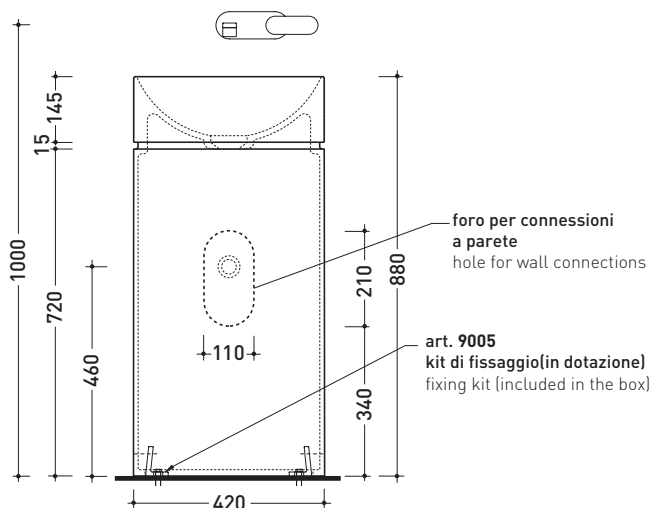

MonoTwin Slim

→ FLAMINIA.

design L+R PALOMBA

2020

MTC42P MonoTwin Slim

Wall column-basin 42 cm (floor fixing kit art. 9005 included)

• WITHOUT OVERFLOW • WITHOUT TAP LEDGE

Complements: **Line taps basin:** ONE - NOKÈ - FOLD - X1
Line accessories: TWO - HOOP - NOKÈ - FOLD

Package dim. cm | Weight 47,5 kg | Pz. Pallet n° 4

CE UNI EN 14688 - CL00 Dop-No14688

vista zenitale / zenital view

vista zenitale / zenital view

vista frontale / frontal view

sezione longitudinale / section