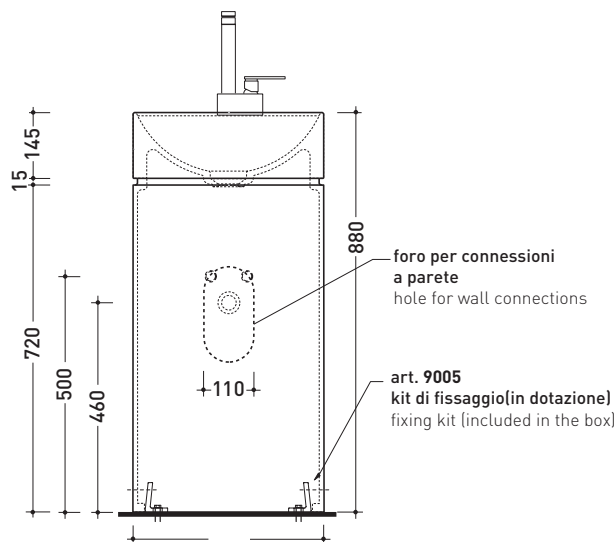

## MTR42P MonoTwin Slim

Wall column-basin 42 cm with single-hole tap ledge  
(floor fixing kit art. 9005 included)

• WITHOUT OVERFLOW • WITH TAP LEDGE

Complements: **Line taps basin:** ONE - NOKÈ - FOLD - X1  
**Line accessories:** TWO - HOOP - NOKÈ - FOLD

Technical accessories: **Chrome siphon (SIFL/CR) - Telescopic chrome siphon (SIFL066)**  
**Stop & Go drain (PLSG)**  
**Ceramic Stop&Go drain (PLCE)**  
**Chrome waste with automatic integrated overflow (PLTPCR)**  
**Waste with automatic integrated overflow and ceramic cover (PLTPCE)**

Package dim. cm | Weight 47,5 kg | Pz. Pallet n° 4

CE UNI EN 14688 - CL00 Dop-No14688

vista zenitale / zenital view

vista zenitale / zenital view

vista frontale / frontal view

sezione longitudinale / section