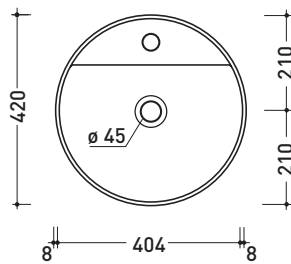

## MTR42P MonoTwin Slim

Wall column-basin 42 cm with single-hole tap ledge  
(floor fixing kit art. 9005 included)

• WITHOUT OVERFLOW • WITH TAP LEDGE

Complements: **Line taps basin:** ONE - NOKÈ - FOLD - X1  
**Line accessories:** TWO - HOOP - NOKÈ - FOLD

Package dim. cm | Weight 47,5 kg | Pz. Pallet n° 4

CE UNI EN 14688 - CL00 Dop-No14688

vista zenitale / zenital view

vista zenitale / zenital view

vista frontale / frontal view

sezione longitudinale / section