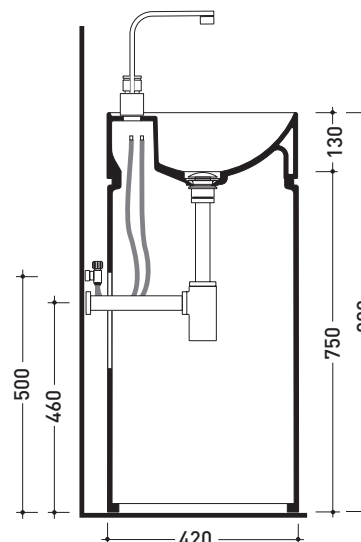

## MTR42P MonoTwin Slim

Wall column-basin 42 cm with single-hole tap ledge  
(floor fixing kit art. 9005 included)

• WITHOUT OVERFLOW • WITH TAP LEDGE

Complements: **Line taps basin:** ONE - NOKÈ - FOLD - X1  
**Line accessories:** TWO - HOOP - NOKÈ - FOLD

Package dim. cm | Weight 47,5 kg | Pz. Pallet n° 4

CE UNI EN 14688 - CL00 Dop-No14688

vista zenitale / zenital view

vista zenitale / zenital view

vista frontale / frontal view

sezione longitudinale / section