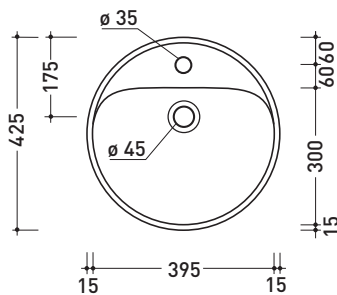

design L+R PALOMBA

1997

5050/42A Twin Set 42

Countertop single-hole basin 42 cm

• WITH OVERFLOW • WITH TAP LEDGE

Complements: **Line taps basin:** ONE - NOKÈ - FOLD - X1
Line accessories: TWO - HOOP - NOKÈ - FOLD

Technical accessories: **Chrome siphon (SIFL/CR) - Telescopic chrome siphon (SIFL066)**
Stop & Go drain (PLSG)
Ceramic Stop&Go drain (PLCE)
Two piece set chrome tap filters (RF026)

Package dim. 44 x 20 x 45 cm | Weight 13 kg | Pz. Pallet n° 30

CE UNI EN 14688 - CL20 Dop-No14688

WHILE STOCKS LAST

vista zenitale / zenital view

vista zenitale / zenital view

vista frontale / frontal view

sezione longitudinale / section

sizes in mm

Please consider a 2% tolerance on indicated measurements