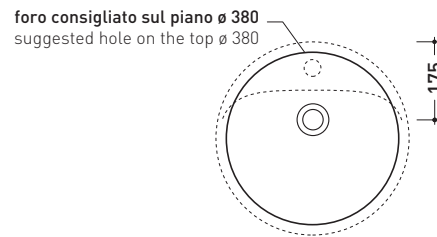

design L+R PALOMBA

1997

5050/42A Twin Set 42

Countertop single-hole basin 42 cm

• WITH OVERFLOW • WITH TAP LEDGE

Complements: **Line taps basin:** ONE - NOKÈ - FOLD - X1
Line accessories: TWO - HOOP - NOKÈ - FOLD

Technical accessories: **Chrome siphon (SIFL/CR) - Telescopic chrome siphon (SIFL066)**
Stop & Go drain (PLSG)
Ceramic Stop&Go drain (PLCE)
Two piece set chrome tap filters (RF026)

Package dim. 44 x 20 x 45 cm | Weight 13 kg | Pz. Pallet n° 30

CE UNI EN 14688 - CL20 Dop-No14688

WHILE STOCKS LAST

vista zenitale / zenital view

vista zenitale / zenital view

vista frontale / frontal view

sezione longitudinale / section

sizes in mm

Please consider a 2% tolerance on indicated measurements