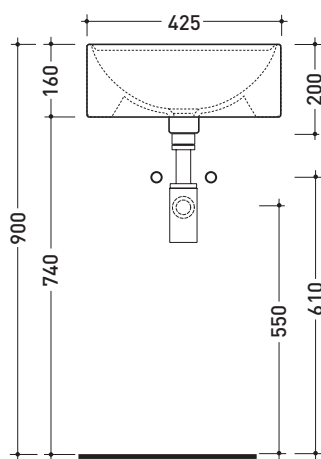

design L+R PALOMBA

1997

5050/42A Twin Set 42

Countertop single-hole basin 42 cm

• WITH OVERFLOW • WITH TAP LEDGE

Complements: **Line taps basin:** ONE - NOKÈ - FOLD - X1
Line accessories: TWO - HOOP - NOKÈ - FOLD

Technical accessories: **Chrome siphon (SIFL/CR) - Telescopic chrome siphon (SIFL066)**
Stop & Go drain (PLSG)
Ceramic Stop&Go drain (PLCE)
Two piece set chrome tap filters (RF026)

Package dim. 44 x 20 x 45 cm | Weight 13 kg | Pz. Pallet n° 30

CE UNI EN 14688 - CL20 Dop-No14688

WHILE STOCKS LAST

vista zenitale / zenital view

vista zenitale / zenital view

vista frontale / frontal view

sezione longitudinale / section

sizes in mm

Please consider a 2% tolerance on indicated measurements