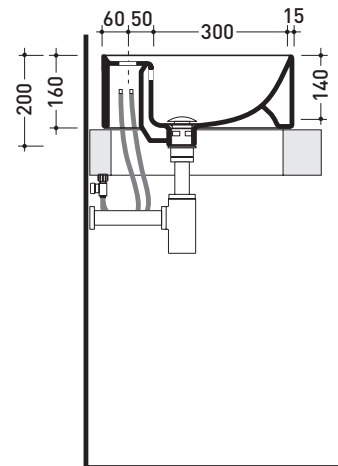

design L+R PALOMBA

1997

5050/42A Twin Set 42

Countertop single-hole basin 42 cm

• WITH OVERFLOW • WITH TAP LEDGE

Complements: **Line taps basin:** ONE - NOKÈ - FOLD - X1
Line accessories: TWO - HOOP - NOKÈ - FOLD

Technical accessories: **Chrome siphon (SIFL/CR) - Telescopic chrome siphon (SIFL066)**
Stop & Go drain (PLSG)
Ceramic Stop&Go drain (PLCE)
Two piece set chrome tap filters (RF026)

Package dim. 44 x 20 x 45 cm | Weight 13 kg | Pz. Pallet n° 30

CE UNI EN 14688 - CL20 Dop-No14688

WHILE STOCKS LAST

vista zenitale / zenital view

vista zenitale / zenital view

vista frontale / frontal view

sezione longitudinale / section

sizes in mm

Please consider a 2% tolerance on indicated measurements