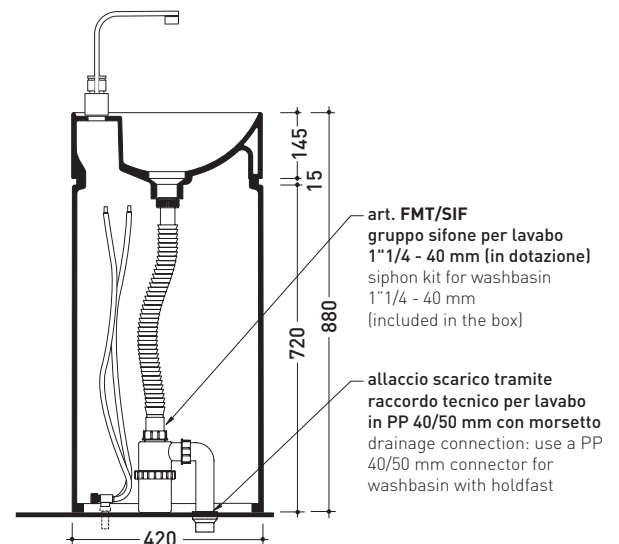

MonoTwin Slim

➔ FLAMINIA.

design L+R PALOMBA

2020

MTR42C MonoTwin Slim

Standing column-basin 42 cm with single-hole tap ledge
(floor fixing kit art. 9005 and siphon art. FMT/SIF included)

• WITHOUT OVERFLOW • WITH TAP LEDGE

Complements: **Line taps basin:** ONE - NOKÈ - FOLD - X1
Line accessories: TWO - HOOP - NOKÈ - FOLD

Technical accessories: **Stop & Go drain (PLSG)**
Ceramic Stop&Go drain (PLCE)
Chrome waste with automatic integrated overflow (PLTPCR)
Waste with automatic integrated overflow and ceramic cover (PLTPCE)

Package dim. cm | Weight 47,5 kg | Pz. Pallet n° 4

UNI EN 14688 - CL00 Dop-No14688

vista zenitale / zenital view

vista zenitale / zenital view

vista frontale / frontal view

sezione longitudinale / section

sizes in mm