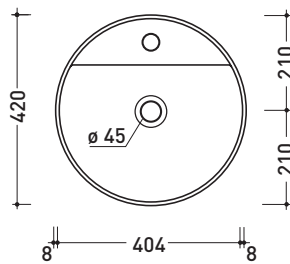

MonoTwin Slim

➔ FLAMINIA.

design L+R PALOMBA

2020

MTR42C MonoTwin Slim

Standing column-basin 42 cm with single-hole tap ledge
(floor fixing kit art. 9005 and siphon art. FMT/SIF included)

• WITHOUT OVERFLOW • WITH TAP LEDGE

Complements: **Line taps basin:** ONE - NOKÈ - FOLD - X1
Line accessories: TWO - HOOP - NOKÈ - FOLD

Technical accessories: **Stop & Go drain (PLSG)**
Ceramic Stop&Go drain (PLCE)
Chrome waste with automatic integrated overflow (PLTPCR)
Waste with automatic integrated overflow and ceramic cover (PLTPCE)

Package dim. cm | Weight 47,5 kg | Pz. Pallet n° 4

UNI EN 14688 - CL00 Dop-No14688

vista zenitale / zenital view

vista zenitale / zenital view

vista frontale / frontal view

sezione longitudinale / section

sizes in mm