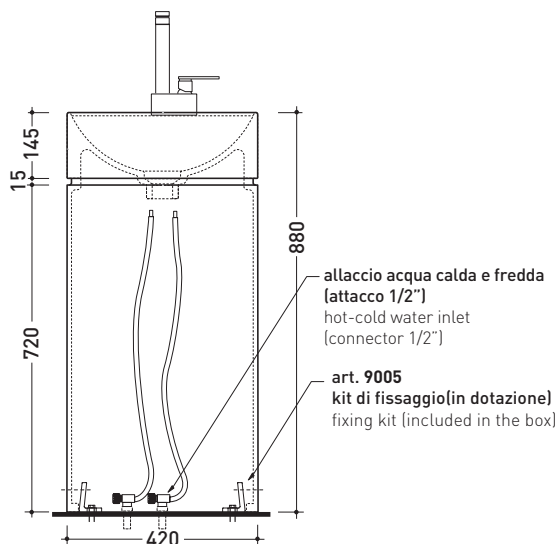

MonoTwin Slim

➔ FLAMINIA.

design L+R PALOMBA

2020

MTR42C MonoTwin Slim

Standing column-basin 42 cm with single-hole tap ledge
(floor fixing kit art. 9005 and siphon art. FMT/SIF included)

• WITHOUT OVERFLOW • WITH TAP LEDGE

Complements: **Line taps basin:** ONE - NOKÈ - FOLD - X1
Line accessories: TWO - HOOP - NOKÈ - FOLD

Technical accessories: **Stop & Go drain (PLSG)**
Ceramic Stop&Go drain (PLCE)
Chrome waste with automatic integrated overflow (PLTPCR)
Waste with automatic integrated overflow and ceramic cover (PLTPCE)

Package dim. cm | Weight 47,5 kg | Pz. Pallet n° 4

UNI EN 14688 - CL00 Dop-No14688

vista zenitale / zenital view

vista zenitale / zenital view

vista frontale / frontal view

sezione longitudinale / section

sizes in mm