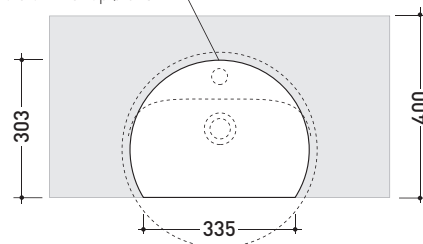

design LUDOVICA+ROBERTO PALOMBA

1997

5054/42 Twin Set 42

Semi-inset single-hole basin 42 cm

•WITH OVERFLOW •WITH TAP LEDGE

Complements: **Forty6 shelf** (F65054/42)
Line taps basin: ONE - NOKÈ - FOLD - X1
Line accessories: TWO - HOOP - NOKÈ - FOLD

Technical accessories: **Chrome siphon (SIFL/CR) - Telescopic chrome siphon (SIFL066)**
Stop & Go drain (PLSG)
Ceramic Stop&Go drain (PLCE)
Two piece set chrome tap filters (RF026)

Package dim. **44 x 20 x 44 cm** | Weight **13 kg** | Pz. Pallet n° **30**

UNI EN 14688 - CL20 Dop-No14688

vista zenitale / zenital view

* foro consigliato sul piano ø 395
 suggested hole on the top ø 395

* è obbligatorio utilizzare dima di taglio
 is compulsory use cutting template

vista zenitale / zenital view

sezione longitudinale / section

vista laterale / lateral view

* foro consigliato sul fronte
 suggested frontal hole

vista frontale / frontal view

sizes in mm

Please consider a 2% tolerance on indicated measurements