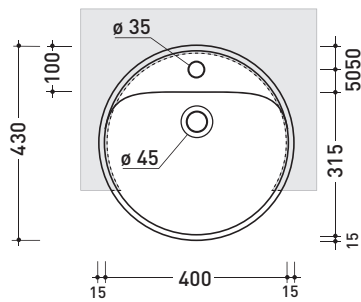

design LUDOVICA+ROBERTO PALOMBA

1997

5054/42 Twin Set 42

Semi-inset single-hole basin 42 cm

•WITH OVERFLOW •WITH TAP LEDGE

Complements: **Forty6 shelf** (F65054/42)
Line taps basin: ONE - NOKÈ - FOLD - X1
Line accessories: TWO - HOOP - NOKÈ - FOLD

Technical accessories: **Chrome siphon (SIFL/CR) - Telescopic chrome siphon (SIFL066)**
Stop & Go drain (PLSG)
Ceramic Stop&Go drain (PLCE)
Two piece set chrome tap filters (RF026)

Package dim. **44 x 20 x 44 cm** | Weight **13 kg** | Pz. Pallet n° **30**

UNI EN 14688 - CL20 Dop-No14688

vista zenitale / zenital view

* foro consigliato sul piano ø 395
 suggested hole on the top ø 395

* è obbligatorio utilizzare dima di taglio
 is compulsory use cutting template

vista zenitale / zenital view

sezione longitudinale / section

vista laterale / lateral view

* foro consigliato sul fronte
 suggested frontal hole

vista frontale / frontal view

sizes in mm

Please consider a 2% tolerance on indicated measurements