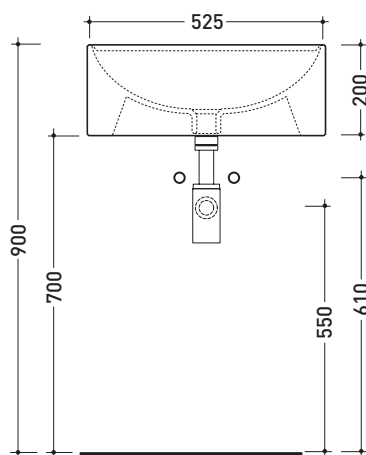

## 5050/A Twin Set 52

Countertop single-hole basin 52 cm

• WITH OVERFLOW • WITH TAP LEDGE

Complements: **Line taps basin:** ONE - NOKÈ - FOLD - X1  
**Line accessories:** TWO - HOOP - NOKÈ - FOLD

Technical accessories: **Chrome siphon (SIFL/CR) - Telescopic chrome siphon (SIFL066)**  
**Stop&Go drain (PLSG)**  
**Ceramic Stop&Go drain (PLCE)**  
**Two piece set chrome tap filters (RF026)**

Package dim. 55 x 22,5 x 55 cm | Weight 20,5 kg | Pz. Pallet n° 18

CE UNI EN 14688 - CL20 Dop-No14688

vista zenitale / zenital view

vista frontale / frontal view

foro consigliato sul piano  $\varnothing$  180  
 suggested hole on the top  $\varnothing$  180

vista zenitale / zenital view

sezione longitudinale / section

sizes in mm

CERAMIC: glossy finish

white

Please consider a 2% tolerance on indicated measurements