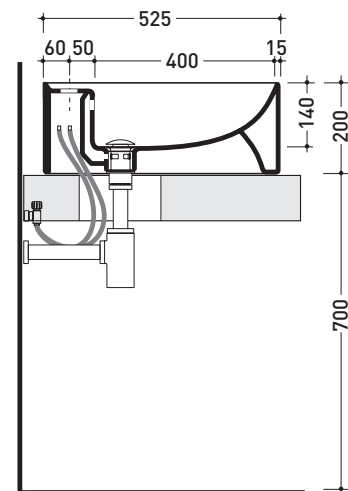

## 5050/A Twin Set 52

Countertop single-hole basin 52 cm

• WITH OVERFLOW • WITH TAP LEDGE

Complements: **Line taps basin:** ONE - NOKÈ - FOLD - X1  
**Line accessories:** TWO - HOOP - NOKÈ - FOLD

Technical accessories: **Chrome siphon (SIFL/CR) - Telescopic chrome siphon (SIFL066)**  
**Stop&Go drain (PLSG)**  
**Ceramic Stop&Go drain (PLCE)**  
**Two piece set chrome tap filters (RF026)**

Package dim. 55 x 22,5 x 55 cm | Weight 20,5 kg | Pz. Pallet n° 18

CE UNI EN 14688 - CL20 Dop-No14688

vista zenitale / zenital view

vista frontale / frontal view

foro consigliato sul piano  $\varnothing$  180  
 suggested hole on the top  $\varnothing$  180

vista zenitale / zenital view

sezione longitudinale / section

sizes in mm

CERAMIC: glossy finish

white

Please consider a 2% tolerance on indicated measurements