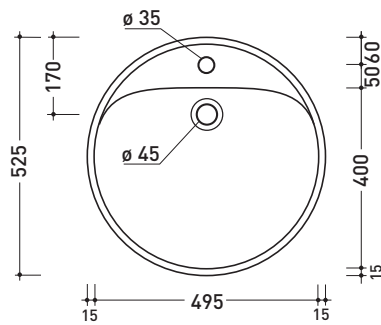

## 5050/A Twin Set 52

Countertop single-hole basin 52 cm

• WITH OVERFLOW • WITH TAP LEDGE

Complements: **Line taps basin:** ONE - NOKÈ - FOLD - X1  
**Line accessories:** TWO - HOOP - NOKÈ - FOLD

Technical accessories: **Chrome siphon (SIFL/CR) - Telescopic chrome siphon (SIFL066)**  
**Stop&Go drain (PLSG)**  
**Ceramic Stop&Go drain (PLCE)**  
**Two piece set chrome tap filters (RF026)**

Package dim. 55 x 22,5 x 55 cm | Weight 20,5 kg | Pz. Pallet n° 18

CE UNI EN 14688 - CL20 Dop-No14688

vista zenitale / zenital view

vista frontale / frontal view

foro consigliato sul piano  $\varnothing$  180  
 suggested hole on the top  $\varnothing$  180

vista zenitale / zenital view

sezione longitudinale / section

sizes in mm

CERAMIC: glossy finish

white

Please consider a 2% tolerance on indicated measurements