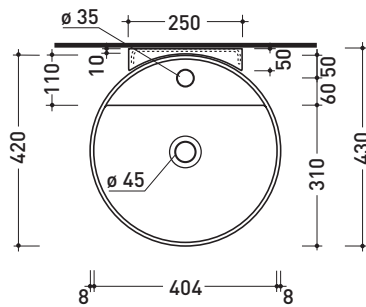

design L+R PALOMBA

2020

TW42S + TS01/42 Twin Set Slim 42

Wall hung single-hole basin 42 cm + wall fixing bracket

• WITH OVERFLOW • WITH TAP LEDGE

Complements: **Line taps basin:** ONE - NOKÈ - FOLD - X1
Line accessories: TWO - HOOP - NOKÈ - FOLD

Technical accessories: **Chrome siphon (SIFL/CR) - Telescopic chrome siphon (SIFL066)**
Stop & Go drain (PLSG)
Ceramic Stop&Go drain (PLCE)
Two piece set chrome tap filters (RF026)

Package dim. basin	cm	Weight 11 kg	Pz. Pallet n° 30
Package dim. bracket	37 x 15 x 8 cm	Weight 2,4 kg	Pz. Pallet n° -

UNI EN 14688 - CL20 Dop-No14688

vista zenitale / zenital view

vista frontale fissaggio staffa
fixing bracket frontal view

staffa di fissaggio
fixing bracket

vista laterale / lateral view

sizes in mm

Please consider a 2% tolerance on indicated measurements

CE UNI EN 14688 - CL20 Dop-No14688

vista zenitale / zenital view

staffa di fissaggio
fixing bracket

vista frontale fissaggio staffa
fixing bracket frontal view

sezione longitudinale / section

sizes in mm

Please consider a 2% tolerance on indicated measurements