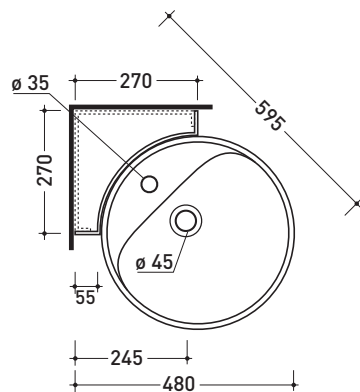

design L+R PALOMBA

1997

5050/42S + TS02/42 Twin Set 42

Wall hung single-hole basin 42 cm + corner bracket for wall fixing

• WITH OVERFLOW • WITH TAP LEDGE

Complements: **Line taps basin:** ONE - NOKÈ - FOLD - X1
Line accessories: TWO - HOOP - NOKÈ - FOLD

Technical accessories: **Chrome siphon (SIFL/CR) - Telescopic chrome siphon (SIFL066)**
Stop & Go drain (PLSG)
Ceramic Stop&Go drain (PLCE)
Two piece set chrome tap filters (RF026)

Package dim. basin	44 x 20 x 44 cm	Weight 12,3 kg	Pz. Pallet n° 30
Package dim. bracket	29 x 29 x 13 cm	Weight 4,4 kg	Pz. Pallet n° -

CE UNI EN 14688 - CL20 Dop-No14688

WHILE STOCKS LAST