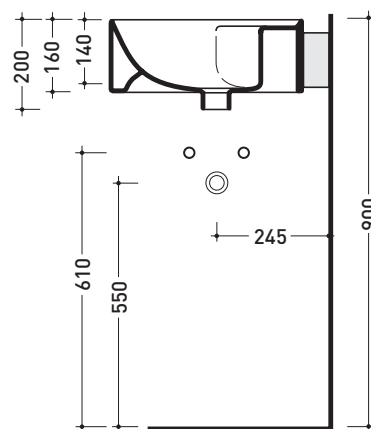

Package dim. bracket 37 x 15 x 8 cm | Weight 2,4 kg | Pz. Pallet n° -

UNI EN 14688 - CL20 Dop-No14688

WHILE STOCKS LAST

vista zenitale / zenital view

vista frontale fissaggio staffa
fixing bracket frontal view

design L+R PALOMBA

1997

5050/42S + TS02/42 Twin Set 42

Wall hung single-hole basin 42 cm + corner bracket for wall fixing

• WITH OVERFLOW • WITH TAP LEDGE

Complements: **Line taps basin:** ONE - NOKÈ - FOLD - X1
Line accessories: TWO - HOOP - NOKÈ - FOLD

Technical accessories: **Chrome siphon (SIFL/CR) - Telescopic chrome siphon (SIFL066)**
Stop & Go drain (PLSG)
Ceramic Stop&Go drain (PLCE)
Two piece set chrome tap filters (RF026)

Package dim. basin	44 x 20 x 44 cm	Weight 12,3 kg	Pz. Pallet n° 30
Package dim. bracket	29 x 29 x 13 cm	Weight 4,4 kg	Pz. Pallet n° -

CE UNI EN 14688 - CL20 Dop-No14688

WHILE STOCKS LAST

vista zenitale / zenital view

vista frontale fissaggio staffa
fixing bracket frontal view

staffa di fissaggio
fixing bracket

sezione longitudinale / section