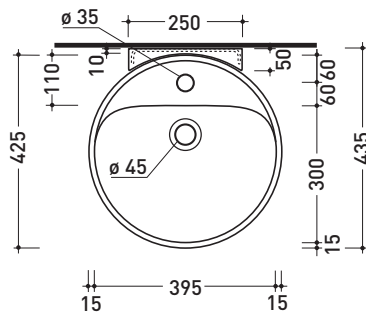

CE UNI EN 14688 - CL20 Dop-No14688

vista zenitale / zenital view

staffa di fissaggio
fixing bracket

vista frontale fissaggio staffa
fixing bracket frontal view

sezione longitudinale / section

sizes in mm

Please consider a 2% tolerance on indicated measurements

july 2021

design L+R PALOMBA

1997

5050/42S + TS01/42 Twin Set 42

Wall hung single-hole basin 42 cm + wall fixing bracket

• WITH OVERFLOW • WITH TAP LEDGE

Complements: **Line taps basin:** ONE - NOKÈ - FOLD - X1
Line accessories: TWO - HOOP - NOKÈ - FOLD

Technical accessories: **Chrome siphon (SIFL/CR) - Telescopic chrome siphon (SIFL066)**
Stop & Go drain (PLSG)
Ceramic Stop&Go drain (PLCE)
Two piece set chrome tap filters (RF026)

Package dim. basin 44 x 20 x 44 cm | Weight 12,3 kg | Pz. Pallet n° 30

Package dim. bracket 37 x 15 x 8 cm | Weight 2,4 kg | Pz. Pallet n° -

UNI EN 14688 - CL20 Dop-No14688

WHILE STOCKS LAST

vista zenitale / zenital view

vista frontale fissaggio staffa
fixing bracket frontal view