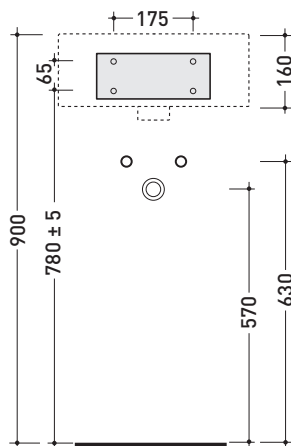

design L+R PALOMBA

2020

TW42S + TS01/42 Twin Set Slim 42

Wall hung single-hole basin 42 cm + wall fixing bracket

• WITH OVERFLOW • WITH TAP LEDGE

Complements: **Line taps basin:** ONE - NOKÈ - FOLD - X1
Line accessories: TWO - HOOP - NOKÈ - FOLD

Technical accessories: **Chrome siphon (SIFL/CR) - Telescopic chrome siphon (SIFL066)**
Stop & Go drain (PLSG)
Ceramic Stop&Go drain (PLCE)
Two piece set chrome tap filters (RF026)

Package dim. basin	cm	Weight 11 kg	Pz. Pallet n° 30
Package dim. bracket	37 x 15 x 8 cm	Weight 2,4 kg	Pz. Pallet n° -

UNI EN 14688 - CL20 Dop-No14688

vista zenitale / zenital view

vista frontale fissaggio staffa
fixing bracket frontal view

staffa di fissaggio
fixing bracket

vista laterale / lateral view

sizes in mm

Please consider a 2% tolerance on indicated measurements

2020

TW42S + TS02/42 Twin Set Slim 42

Wall hung single-hole basin 42 cm + corner bracket for wall fixing

• WITH OVERFLOW • WITH TAP LEDGE

Complements: **Line taps basin:** ONE - NOKÈ - FOLD - X1
Line accessories: TWO - HOOP - NOKÈ - FOLD