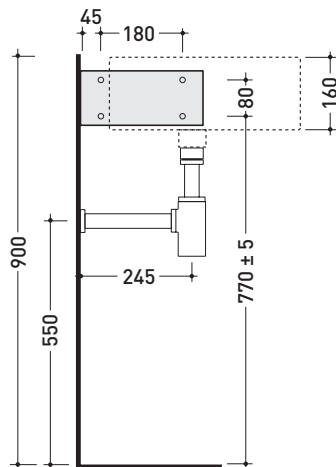

Package dim. bracket 37 x 15 x 8 cm | Weight 2,4 kg | Pz. Pallet n° -

UNI EN 14688 - CL20 Dop-No14688

WHILE STOCKS LAST

vista zenitale / zenital view

vista frontale fissaggio staffa
fixing bracket frontal view

design L+R PALOMBA

1997

5050/42S + TS02/42 Twin Set 42

Wall hung single-hole basin 42 cm + corner bracket for wall fixing

• WITH OVERFLOW • WITH TAP LEDGE

Complements: **Line taps basin:** ONE - NOKÈ - FOLD - X1
Line accessories: TWO - HOOP - NOKÈ - FOLD

Technical accessories: **Chrome siphon (SIFL/CR) - Telescopic chrome siphon (SIFL066)**
Stop & Go drain (PLSG)
Ceramic Stop&Go drain (PLCE)
Two piece set chrome tap filters (RF026)

Package dim. basin	44 x 20 x 44 cm	Weight 12,3 kg	Pz. Pallet n° 30
Package dim. bracket	29 x 29 x 13 cm	Weight 4,4 kg	Pz. Pallet n° -

CE UNI EN 14688 - CL20 Dop-No14688

WHILE STOCKS LAST

vista zenitale / zenital view

vista frontale fissaggio staffa
fixing bracket frontal view

staffa di fissaggio
fixing bracket

sezione longitudinale / section