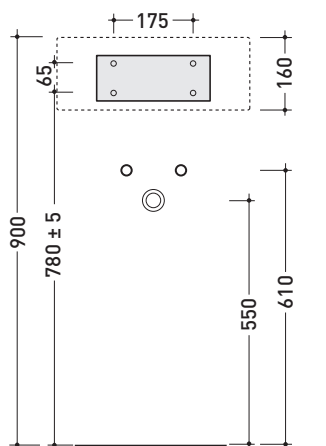

july 2021

design L+R PALOMBA

1997

5050/42S + TS01/42 Twin Set 42

Wall hung single-hole basin 42 cm + wall fixing bracket

• WITH OVERFLOW • WITH TAP LEDGE

Complements: **Line taps basin:** ONE - NOKÈ - FOLD - X1
Line accessories: TWO - HOOP - NOKÈ - FOLD

Technical accessories: **Chrome siphon (SIFL/CR) - Telescopic chrome siphon (SIFL066)**
Stop & Go drain (PLSG)
Ceramic Stop&Go drain (PLCE)
Two piece set chrome tap filters (RF026)

Package dim. basin 44 x 20 x 44 cm | Weight 12,3 kg | Pz. Pallet n° 30

Package dim. bracket 37 x 15 x 8 cm | Weight 2,4 kg | Pz. Pallet n° -

UNI EN 14688 - CL20 Dop-No14688

WHILE STOCKS LAST

vista zenitale / zenital view

vista frontale fissaggio staffa
fixing bracket frontal view