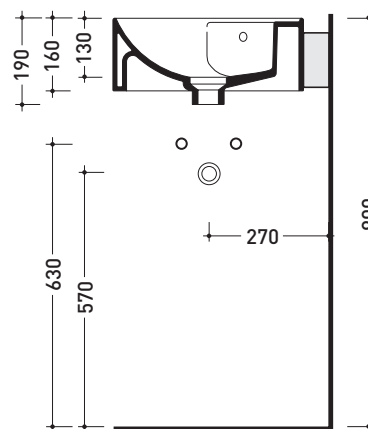

2020

TW42S + TS02/42 Twin Set Slim 42

Wall hung single-hole basin 42 cm + corner bracket for wall fixing

• WITH OVERFLOW • WITH TAP LEDGE

Complements: **Line taps basin:** ONE - NOKÈ - FOLD - X1
Line accessories: TWO - HOOP - NOKÈ - FOLD

Technical accessories: **Chrome siphon (SIFL/CR) - Telescopic chrome siphon (SIFL066)**
Stop & Go drain (PLSG)
Ceramic Stop&Go drain (PLCE)
Two piece set chrome tap filters (RF026)

Package dim. basin	cm	Weight	11 kg	Pz. Pallet n°	30
Package dim. bracket	29 x 29 x 13 cm	Weight	4,4 kg	Pz. Pallet n°	-

CE UNI EN 14688 - CL20 Dop-No14688

vista zenitale / zenital view

staffa di fissaggio
fixing bracket

vista frontale fissaggio staffa
fixing bracket frontal view

sezione longitudinale / section

sizes in mm

Please consider a 2% tolerance on indicated measurements

Package dim. bracket 37 x 15 x 8 cm | Weight 2,4 kg | Pz. Pallet n° -

UNI EN 14688 - CL20 Dop-No14688

WHILE STOCKS LAST

vista zenitale / zenital view

vista frontale fissaggio staffa
fixing bracket frontal view