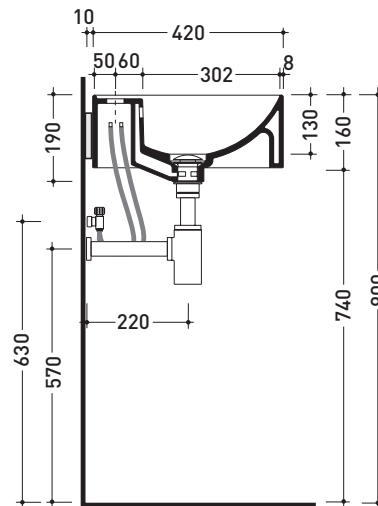

design L+R PALOMBA

2020

TW42S + TS01/42 Twin Set Slim 42

Wall hung single-hole basin 42 cm + wall fixing bracket

• WITH OVERFLOW • WITH TAP LEDGE

Complements: **Line taps basin:** ONE - NOKÈ - FOLD - X1
Line accessories: TWO - HOOP - NOKÈ - FOLD

Technical accessories: **Chrome siphon (SIFL/CR) - Telescopic chrome siphon (SIFL066)**
Stop & Go drain (PLSG)
Ceramic Stop&Go drain (PLCE)
Two piece set chrome tap filters (RF026)

Package dim. basin	cm	Weight 11 kg	Pz. Pallet n° 30
Package dim. bracket	37 x 15 x 8 cm	Weight 2,4 kg	Pz. Pallet n° -

UNI EN 14688 - CL20 Dop-No14688

vista zenitale / zenital view

vista frontale fissaggio staffa
fixing bracket frontal view

staffa di fissaggio
fixing bracket

vista laterale / lateral view

sizes in mm

Please consider a 2% tolerance on indicated measurements

2020

TW42S + TS02/42 Twin Set Slim 42

Wall hung single-hole basin 42 cm + corner bracket for wall fixing

• WITH OVERFLOW • WITH TAP LEDGE

Complements: **Line taps basin:** ONE - NOKÈ - FOLD - X1
Line accessories: TWO - HOOP - NOKÈ - FOLD