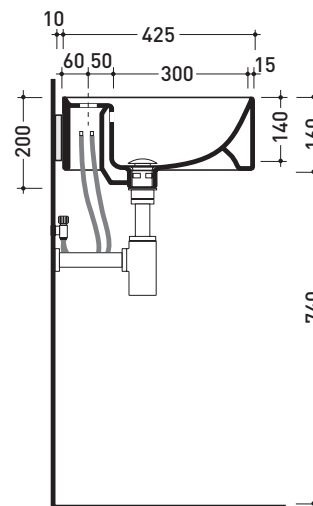

Technical accessories: **Chrome siphon (SIFL/CR) - Telescopic chrome siphon (SIFL066)**
Stop & Go drain (PLSG)
Ceramic Stop&Go drain (PLCE)
Two piece set chrome tap filters (RF026)

Package dim. basin 44 x 20 x 44 cm | Weight 12,3 kg | Pz. Pallet n° 30

Package dim. bracket 37 x 15 x 8 cm | Weight 2,4 kg | Pz. Pallet n° -

UNI EN 14688 - CL20 Dop-No14688

WHILE STOCKS LAST

vista zenitale / zenital view

vista frontale fissaggio staffa
fixing bracket frontal view

staffa di fissaggio
fixing bracket

vista laterale / lateral view

sizes in mm

Please consider a 2% tolerance on indicated measurements

CERAMIC: glossy finish

white black

matt finish

milky white carbone lava grey argilla nuvola fango rosso rubens petrolio

design L+R PALOMBA

1997

5050/42S + TS02/42 Twin Set 42

Wall hung single-hole basin 42 cm + corner bracket for wall fixing

• WITH OVERFLOW • WITH TAP LEDGE

Complements: **Line taps basin:** ONE - NOKÈ - FOLD - X1
Line accessories: TWO - HOOP - NOKÈ - FOLD