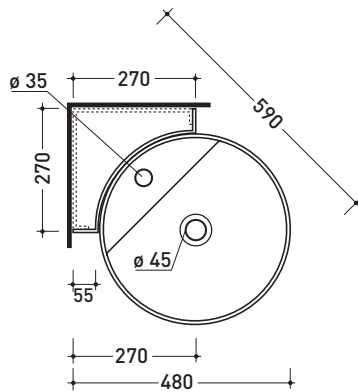

UNI EN 14688 - CL20 Dop-No14688

vista zenitale / zenital view

vista frontale fissaggio staffa
fixing bracket frontal view

staffa di fissaggio
fixing bracket

vista laterale / lateral view

sizes in mm

Please consider a 2% tolerance on indicated measurements

2020

TW42S + TS02/42 Twin Set Slim 42

Wall hung single-hole basin 42 cm + corner bracket for wall fixing

• WITH OVERFLOW • WITH TAP LEDGE

Complements: **Line taps basin:** ONE - NOKÈ - FOLD - X1
Line accessories: TWO - HOOP - NOKÈ - FOLD

Technical accessories: **Chrome siphon (SIFL/CR) - Telescopic chrome siphon (SIFL066)**
Stop & Go drain (PLSG)
Ceramic Stop&Go drain (PLCE)
Two piece set chrome tap filters (RF026)

Package dim. basin	cm	Weight	11 kg	Pz. Pallet n°	30
Package dim. bracket	29 x 29 x 13 cm	Weight	4,4 kg	Pz. Pallet n°	-

CE UNI EN 14688 - CL20 Dop-No14688

vista zenitale / zenital view

staffa di fissaggio
fixing bracket

vista frontale fissaggio staffa
fixing bracket frontal view

sezione longitudinale / section

sizes in mm

Please consider a 2% tolerance on indicated measurements