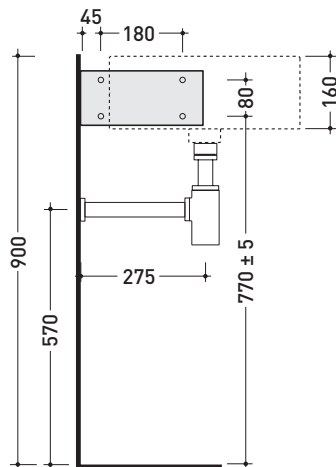

UNI EN 14688 - CL20 Dop-No14688

vista zenitale / zenital view

vista frontale fissaggio staffa
fixing bracket frontal view

staffa di fissaggio
fixing bracket

vista laterale / lateral view

sizes in mm

Please consider a 2% tolerance on indicated measurements

2020

TW42S + TS02/42 Twin Set Slim 42

Wall hung single-hole basin 42 cm + corner bracket for wall fixing

• WITH OVERFLOW • WITH TAP LEDGE

Complements: **Line taps basin:** ONE - NOKÈ - FOLD - X1
Line accessories: TWO - HOOP - NOKÈ - FOLD

Technical accessories: **Chrome siphon (SIFL/CR) - Telescopic chrome siphon (SIFL066)**
Stop & Go drain (PLSG)
Ceramic Stop&Go drain (PLCE)
Two piece set chrome tap filters (RF026)

Package dim. basin	cm	Weight	11 kg	Pz. Pallet n°	30
Package dim. bracket	29 x 29 x 13 cm	Weight	4,4 kg	Pz. Pallet n°	-

CE UNI EN 14688 - CL20 Dop-No14688

vista zenitale / zenital view

staffa di fissaggio
fixing bracket

vista frontale fissaggio staffa
fixing bracket frontal view

sezione longitudinale / section

sizes in mm

Please consider a 2% tolerance on indicated measurements