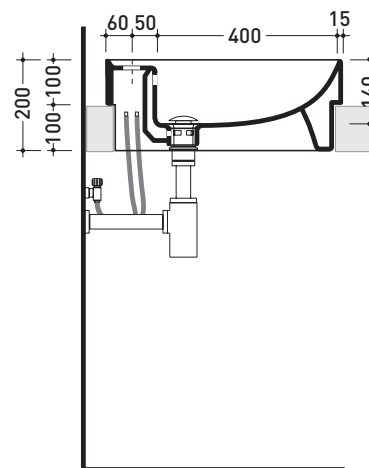

## 5055 Twin Set 52

Recessed single-hole basin 52 cm

• WITH OVERFLOW • WITH TAP LEDGE

Complements: **Line taps basin:** ONE - NOKÈ - FOLD - X1  
**Line accessories:** TWO - HOOP - NOKÈ - FOLD

Technical accessories: **Chrome siphon (SIFL/CR) - Telescopic chrome siphon (SIFL066)**  
**Stop & Go drain (PLSG)**  
**Ceramic Stop&Go drain (PLCE)**  
**Two piece set chrome tap filters (RF026)**

Package dim. 55 x 22,5 x 55 cm | Weight 19 kg | Pz. Pallet n° 18

UNI EN 14688 - CL20 Dop-No14688

WHILE STOCKS LAST

vista zenitale / zenital view

foro consigliato sul piano ø 485  
 suggested hole on the top ø 485

vista zenitale / zenital view

vista frontale / frontal view

sezione longitudinale / section

sizes in mm

Please consider a 2% tolerance on indicated measurements

CERAMIC: glossy finish

white black

matt finish