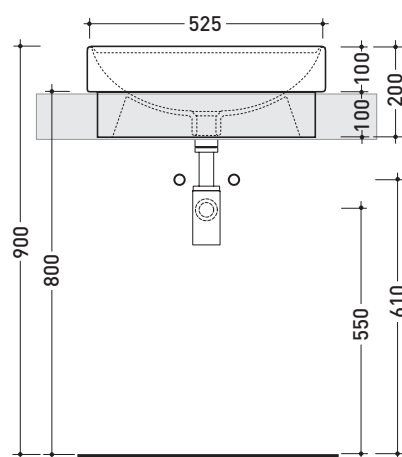

## 5055 Twin Set 52

Recessed single-hole basin 52 cm

• WITH OVERFLOW • WITH TAP LEDGE

Complements: **Line taps basin:** ONE - NOKÈ - FOLD - X1  
**Line accessories:** TWO - HOOP - NOKÈ - FOLD

Technical accessories: **Chrome siphon (SIFL/CR) - Telescopic chrome siphon (SIFL066)**  
**Stop & Go drain (PLSG)**  
**Ceramic Stop&Go drain (PLCE)**  
**Two piece set chrome tap filters (RF026)**

Package dim. 55 x 22,5 x 55 cm | Weight 19 kg | Pz. Pallet n° 18

UNI EN 14688 - CL20 Dop-No14688

WHILE STOCKS LAST

vista zenitale / zenital view

foro consigliato sul piano ø 485  
 suggested hole on the top ø 485

vista zenitale / zenital view

vista frontale / frontal view

sezione longitudinale / section

sizes in mm

Please consider a 2% tolerance on indicated measurements

CERAMIC: glossy finish

white black

matt finish