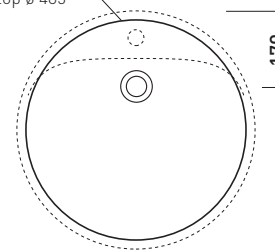

## 5055 Twin Set 52

Recessed single-hole basin 52 cm

• WITH OVERFLOW • WITH TAP LEDGE

Complements: **Line taps basin:** ONE - NOKÈ - FOLD - X1  
**Line accessories:** TWO - HOOP - NOKÈ - FOLD

Technical accessories: **Chrome siphon (SIFL/CR) - Telescopic chrome siphon (SIFL066)**  
**Stop & Go drain (PLSG)**  
**Ceramic Stop&Go drain (PLCE)**  
**Two piece set chrome tap filters (RF026)**

Package dim. 55 x 22,5 x 55 cm | Weight 19 kg | Pz. Pallet n° 18

UNI EN 14688 - CL20 Dop-No14688

WHILE STOCKS LAST

vista zenitale / zenital view

foro consigliato sul piano ø 485  
 suggested hole on the top ø 485

vista zenitale / zenital view

vista frontale / frontal view

sezione longitudinale / section

sizes in mm

Please consider a 2% tolerance on indicated measurements

CERAMIC: glossy finish

white black

matt finish