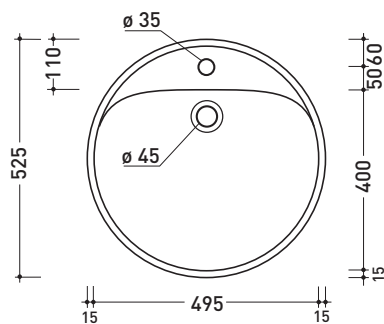

## 5055 Twin Set 52

Recessed single-hole basin 52 cm

• WITH OVERFLOW • WITH TAP LEDGE

Complements: **Line taps basin:** ONE - NOKÈ - FOLD - X1  
**Line accessories:** TWO - HOOP - NOKÈ - FOLD

Technical accessories: **Chrome siphon (SIFL/CR) - Telescopic chrome siphon (SIFL066)**  
**Stop & Go drain (PLSG)**  
**Ceramic Stop&Go drain (PLCE)**  
**Two piece set chrome tap filters (RF026)**

Package dim. 55 x 22,5 x 55 cm | Weight 19 kg | Pz. Pallet n° 18

UNI EN 14688 - CL20 Dop-No14688

WHILE STOCKS LAST

vista zenitale / zenital view

foro consigliato sul piano ø 485  
 suggested hole on the top ø 485

vista zenitale / zenital view

vista frontale / frontal view

sezione longitudinale / section

sizes in mm

Please consider a 2% tolerance on indicated measurements

CERAMIC: glossy finish

white black

matt finish