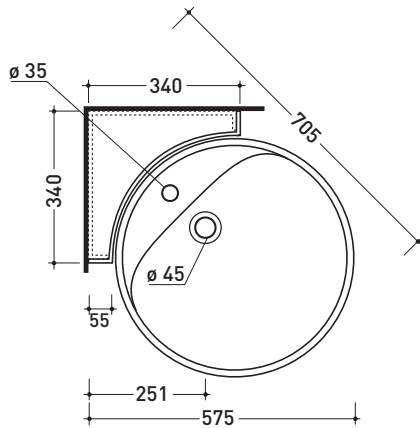

UNI EN 14688 - CL20 Dop-No14688

vista zenitale / zenital view

vista frontale fissaggio staffa
fixing bracket frontal view

staffa di fissaggio
fixing bracket

sezione longitudinale / section

sizes in mm

CERAMIC: glossy finish

white

Please consider a 2% tolerance on indicated measurements

design L+R PALOMBA

1997

5050/S + TS02/52 Twin Set 52

Wall hung single-hole basin 52 cm + corner bracket for wall fixing

• WITH OVERFLOW • WITH TAP LEDGE

Package dim. basin	55 x 22,5 x 55 cm	Weight 19,5 kg	Pz. Pallet n° 18
Package dim. bracket	35 x 34 x 14 cm	Weight 5,5 kg	Pz. Pallet n° -

CE UNI EN 14688 - CL20 Dop-No14688

vista zenitale / zenital view

vista frontale fissaggio staffa
fixing bracket frontal view

staffa di fissaggio
fixing bracket

vista laterale
lateral view

sizes in mm

CERAMIC: glossy finish

white

Please consider a 2% tolerance on indicated measurements