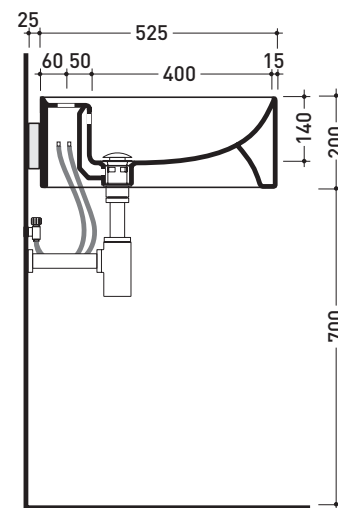

Technical accessories: **Chrome siphon (SIFL/CR) - Telescopic chrome siphon (SIFL066)**
Stop & Go drain (PLSG)
Ceramic Stop&Go drain (PLCE)
Two piece set chrome tap filters (RF026)

Package dim. basin	55 x 22,5 x 55 cm	Weight 19,5 kg	Pz. Palet n° 18
Package dim. bracket	38 x 15 x 8 cm	Weight 2,4 kg	Pz. Palet n° -

UNI EN 14688 - CL20 Dop-No14688

vista zenitale / zenital view

vista frontale fissaggio staffa
fixing bracket frontal view

staffa di fissaggio
fixing bracket

sezione longitudinale / section

sizes in mm

CERAMIC: glossy finish

white

Please consider a 2% tolerance on indicated measurements

design L+R PALOMBA

1997

5050/S + TS02/52 Twin Set 52

Wall hung single-hole basin 52 cm + corner bracket for wall fixing

• WITH OVERFLOW • WITH TAP LEDGE

Package dim. basin	55 x 22,5 x 55 cm	Weight 19,5 kg	Pz. Pallet n° 18
Package dim. bracket	35 x 34 x 14 cm	Weight 5,5 kg	Pz. Pallet n° -

CE UNI EN 14688 - CL20 Dop-No14688

vista zenitale / zenital view

vista frontale fissaggio staffa
fixing bracket frontal view