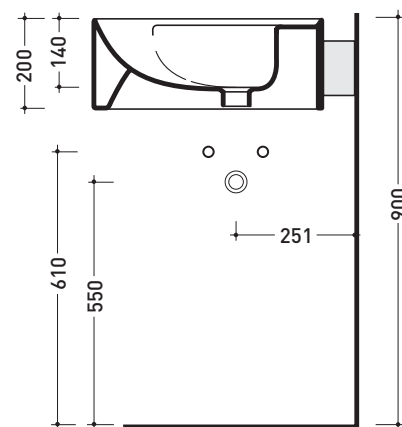

design L+R PALOMBA

1997

5050/S + TS01/52 Twin Set 52

Wall hung single-hole basin 52 cm + wall fixing bracket

• WITH OVERFLOW • WITH TAP LEDGE

Complements: **Line taps basin:** ONE - NOKÈ - FOLD - X1
Line accessories: TWO - HOOP - NOKÈ - FOLD

white

Please consider a 2% tolerance on indicated measurements

design L+R PALOMBA

1997

5050/S + TS02/52 Twin Set 52

Wall hung single-hole basin 52 cm + corner bracket for wall fixing

• WITH OVERFLOW • WITH TAP LEDGE

Package dim. basin	55 x 22,5 x 55 cm	Weight 19,5 kg	Pz. Pallet n° 18
Package dim. bracket	35 x 34 x 14 cm	Weight 5,5 kg	Pz. Pallet n° -

CE UNI EN 14688 - CL20 Dop-No14688

vista zenitale / zenital view

vista frontale fissaggio staffa
fixing bracket frontal view

staffa di fissaggio
fixing bracket

vista laterale
lateral view

sizes in mm

CERAMIC: glossy finish

white

Please consider a 2% tolerance on indicated measurements