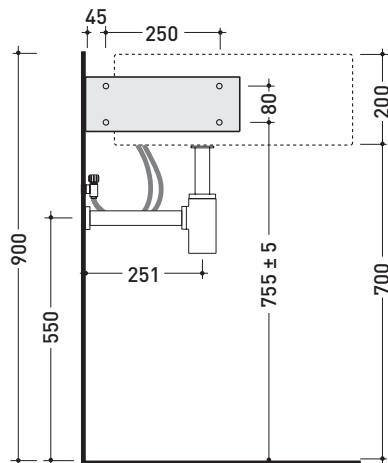

white

Please consider a 2% tolerance on indicated measurements

design L+R PALOMBA

1997

5050/S + TS02/52 Twin Set 52

Wall hung single-hole basin 52 cm + corner bracket for wall fixing

• WITH OVERFLOW • WITH TAP LEDGE

Complements: **Line taps basin:** ONE - NOKÈ - FOLD - X1
Line accessories: TWO - HOOP - NOKÈ - FOLD

Technical accessories: **Chrome siphon (SIFL/CR) - Telescopic chrome siphon (SIFL066)**
Stop & Go drain (PLSG)
Ceramic Stop&Go drain (PLCE)
Two piece set chrome tap filters (RF026)

Package dim. basin	55 x 22,5 x 55 cm	Weight 19,5 kg	Pz. Pallet n° 18
Package dim. bracket	35 x 34 x 14 cm	Weight 5,5 kg	Pz. Pallet n° -

CE UNI EN 14688 - CL20 Dop-No14688

vista zenitale / zenital view

vista frontale fissaggio staffa
fixing bracket frontal view

staffa di fissaggio
fixing bracket

vista laterale
lateral view

sizes in mm

CERAMIC: glossy finish

white

Please consider a 2% tolerance on indicated measurements