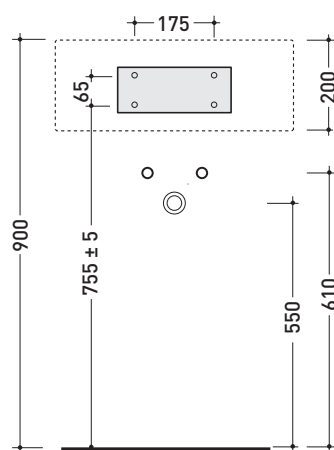

design L+R PALOMBA

1997

5050/S + TS01/52 Twin Set 52

Wall hung single-hole basin 52 cm + wall fixing bracket

• WITH OVERFLOW • WITH TAP LEDGE

Complements: **Line taps basin:** ONE - NOKÈ - FOLD - X1
Line accessories: TWO - HOOP - NOKÈ - FOLD

Technical accessories: **Chrome siphon (SIFL/CR) - Telescopic chrome siphon (SIFL066)**
Stop & Go drain (PLSG)
Ceramic Stop&Go drain (PLCE)
Two piece set chrome tap filters (RF026)

Package dim. basin	55 x 22,5 x 55 cm	Weight 19,5 kg	Pz. Palet n° 18
Package dim. bracket	38 x 15 x 8 cm	Weight 2,4 kg	Pz. Palet n° -

UNI EN 14688 - CL20 Dop-No14688

vista zenitale / zenital view

vista frontale fissaggio staffa
fixing bracket frontal view

staffa di fissaggio
fixing bracket

sezione longitudinale / section

sizes in mm

CERAMIC: glossy finish

Package dim. basin	55 x 22,5 x 55 cm	Weight 19,5 kg	Pz. Pallet n° 18
Package dim. bracket	35 x 34 x 14 cm	Weight 5,5 kg	Pz. Pallet n° -

CE UNI EN 14688 - CL20 Dop-No14688

vista zenitale / zenital view

vista frontale fissaggio staffa
fixing bracket frontal view