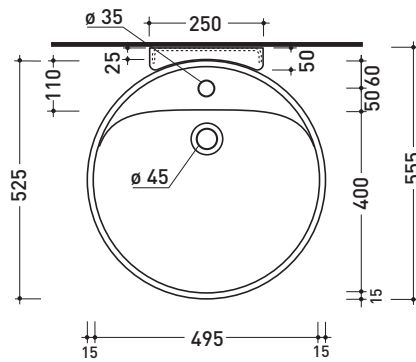

design L+R PALOMBA

1997

5050/S + TS01/52 Twin Set 52

Wall hung single-hole basin 52 cm + wall fixing bracket

• WITH OVERFLOW • WITH TAP LEDGE

Complements: **Line taps basin:** ONE - NOKÈ - FOLD - X1
Line accessories: TWO - HOOP - NOKÈ - FOLD

Technical accessories: **Chrome siphon (SIFL/CR) - Telescopic chrome siphon (SIFL066)**
Stop & Go drain (PLSG)
Ceramic Stop&Go drain (PLCE)
Two piece set chrome tap filters (RF026)

Package dim. basin	55 x 22,5 x 55 cm	Weight 19,5 kg	Pz. Palet n° 18
Package dim. bracket	38 x 15 x 8 cm	Weight 2,4 kg	Pz. Palet n° -

UNI EN 14688 - CL20 Dop-No14688

vista zenitale / zenital view

vista frontale fissaggio staffa
fixing bracket frontal view

staffa di fissaggio
fixing bracket

sezione longitudinale / section

sizes in mm

CERAMIC: glossy finish

staffa di fissaggio
fixing bracket

vista laterale
lateral view

sizes in mm

CERAMIC: glossy finish

white

Please consider a 2% tolerance on indicated measurements